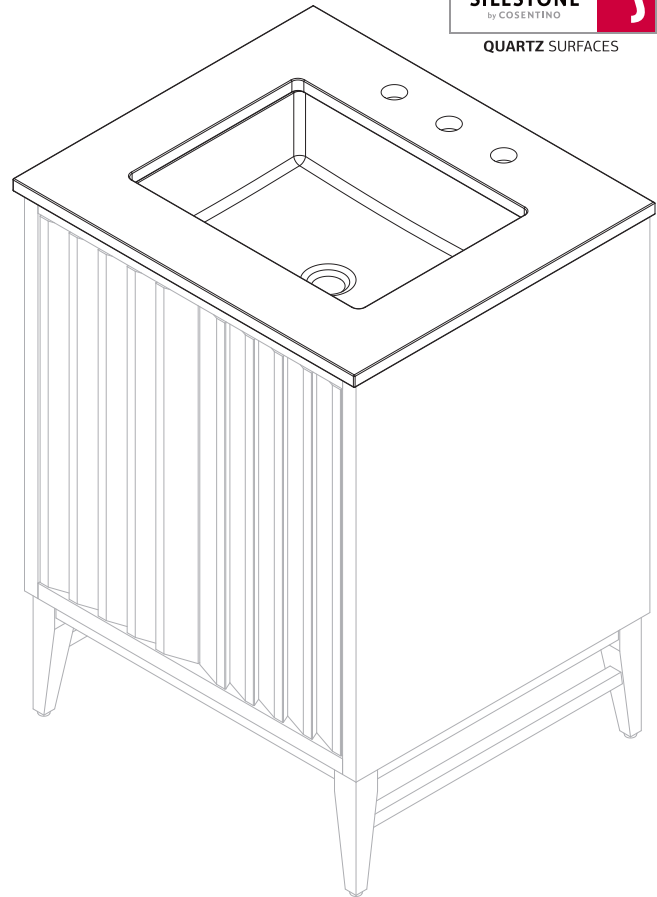

**Craft Series Stone Top
TB25UCO Engineered Stone Top Specification Sheet**

FEATURES

- Silestone Quartz surface
- Includes Robern ceramic lavatory
- Includes installation hardware

OPTIONS

Finish colors available:

Single Hole (centered on each sink):

- TB25UCO90-1 - Lava Black
- TB25UCO91-1 - Stone Gray
- TB25UCO92-1 - Quartz White
- TB25UCO93-1 - White Zeus Extreme
- TB25UCO94-1 - Lyra

Three Hole (8" Spread, centered on each sink):

DIMENSIONS

- Width: 25" (635 mm)
- Depth: 22" (559 mm)
- Thickness: 25/32" (20 mm)
- Weight: 47 lbs (21.3 kg)

MODEL NUMBER KEY

CATEGORY	DEPTH	WIDTH	SINK TYPE	SINK LOCATION	OVERFLOW	FINISH COLOR	FAUCET PATTERN
T = Top	B = 22" (559 mm)	25	U = Undermount	C = Center	O = Overflow	(See above)	1 = Single Hole 8 = 8" (203 mm) Three Hole Spread