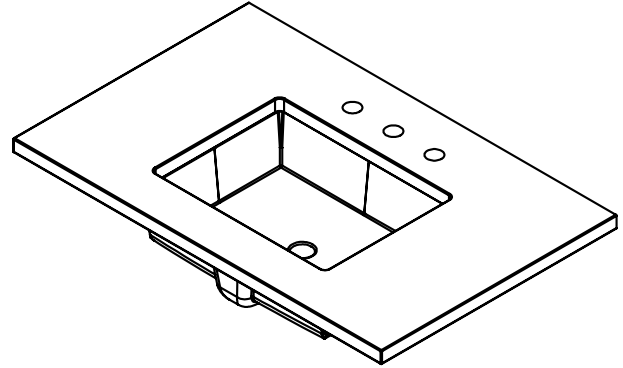

Features

- Silestone Quartz Surface
- Includes Robern Ceramic Lavatory
- Includes installation hardware

Materials & Construction

- Pre-drilled for 8" wide spread faucet

Options

- Available finishes:
 - 93, White Zeus Extreme
 - 95, Eternal Marquina
 - 96, Pietra
 - 97, Calypso
 - 98, Eternal Serena
 - 99, Silken Pearl
 - 100, Eternal Calcatta Gold
 - 101, Iconic Black
- Pairs with Craft Series Chestnut Hill, Bergman, Sendai, and Mackey 36" vanities

Dimensions

Width: 36"
Height: 1-1/8"
Depth: 23"

Model Number Key

CATEGORY	DEPTH	WIDTH	LAV TYPE	OVERFLOW	COLORS	DASH	FAUCET HOLES	OPTIONS
T = Top	A = 23" Depth Fabricated Top	36"	U = Under Counter	C = Center Mounted	(See above)	-	8 = 3 Holes Drilled (Centered on Lav Location)	(See above)