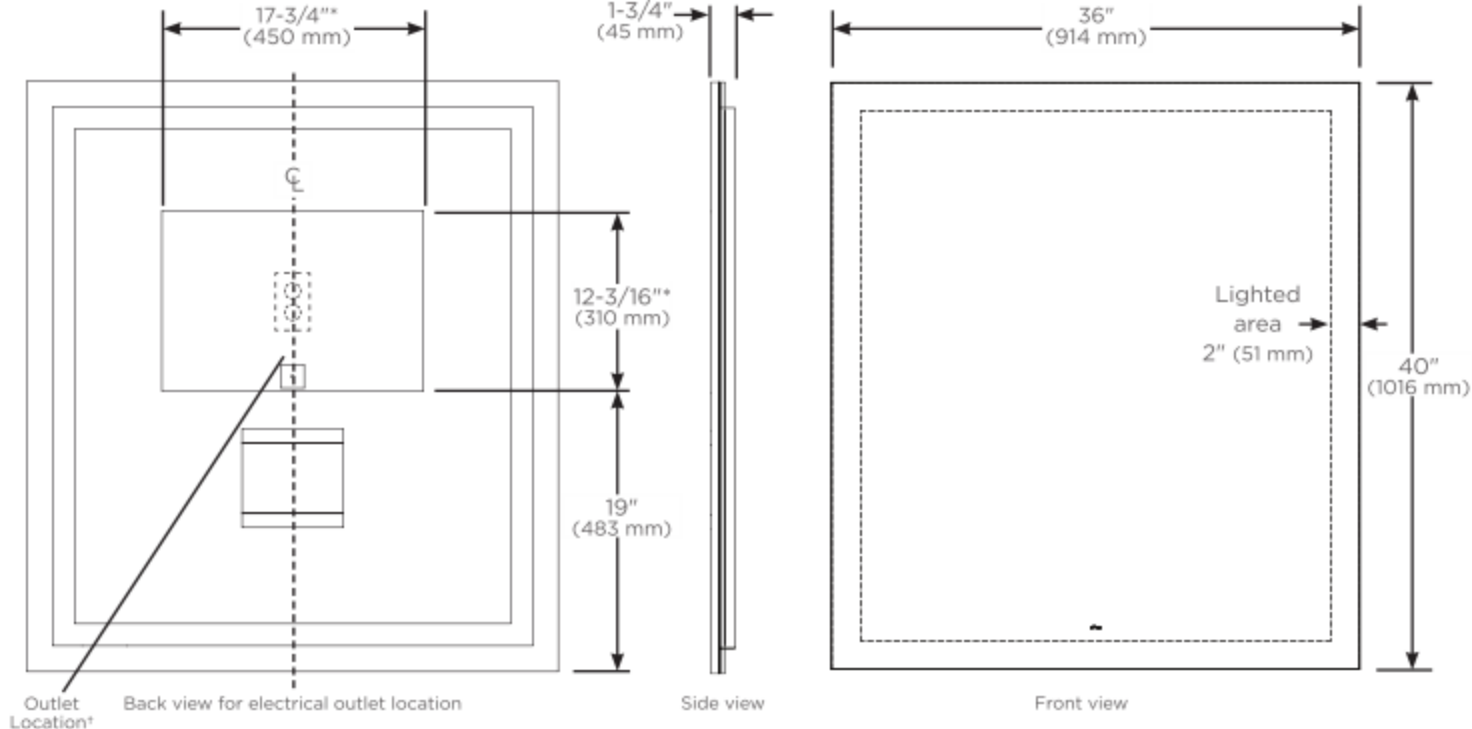

* Based on a measurement of subset of sizes, shapes and lighting styles

** Measured at 18" from center of the mirror

Construction

- Anodized aluminum back frame
- Quality polished edge mirror
- Power cords installed for easy plugin installation
- Constructed for surface mounting
- Includes installation hardware

Codes/Standards Applicable

Vitality Mirror is UL certified to:

- UL 962
- CSA-C22.2, No. 12-82

Dimensions

Height: 40" (1016 mm)
 Width: 36" (914 mm)
 Depth: 1-3/4" (45 mm)

Model Number Key

<u>Vitality</u>	<u>Mirror</u>	<u>Width</u>	<u>Height</u>	<u>Shape</u>	<u>Light Pattern</u>	<u>Edge Type</u>	<u>Options</u>	<u>Color Temp</u>
Y	M	36	40	R = Rectangle	P = Perimeter	FP = Flat, Polished	D = Defogger	3 = 2700K