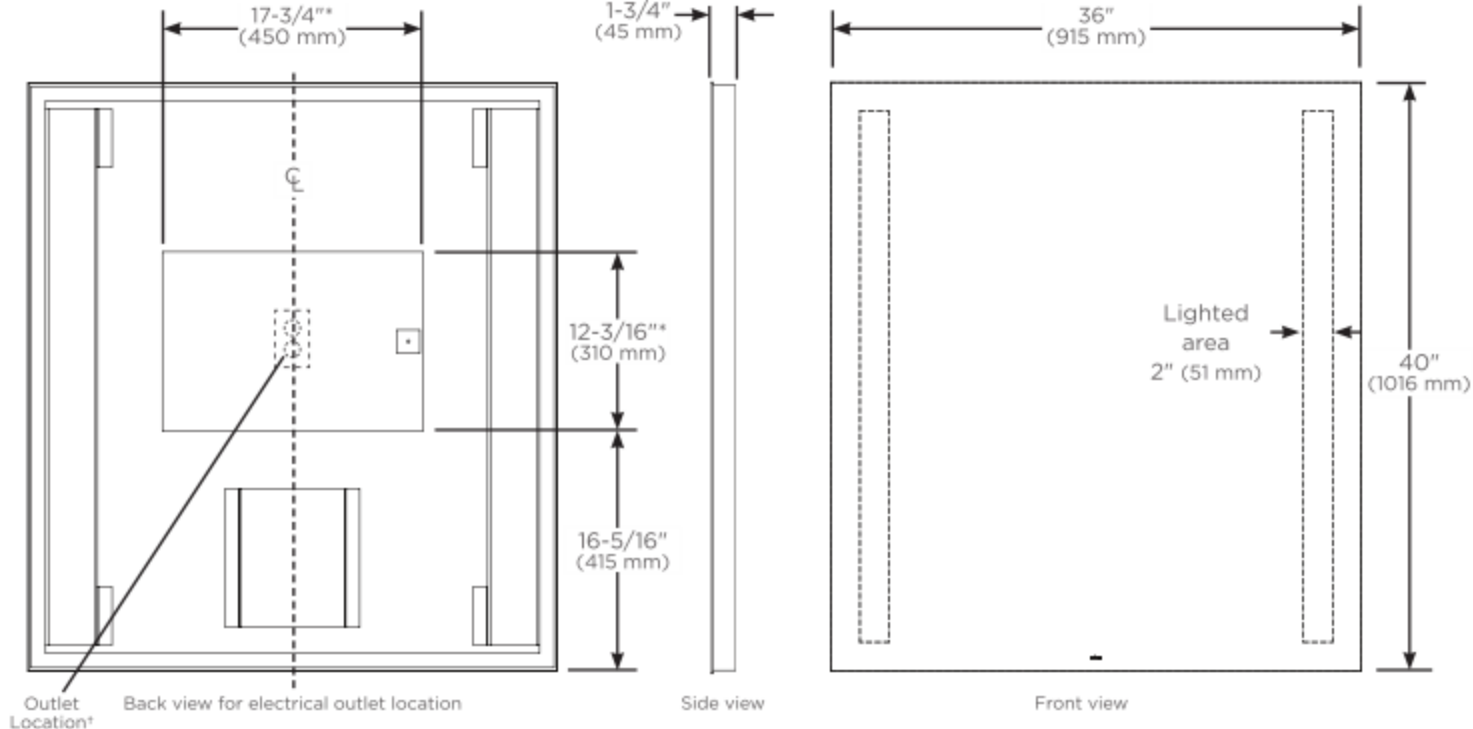

* Based on a measurement of subset of sizes, shapes and lighting styles

** Measured at 18" from center of the mirror

Construction

- Anodized aluminum back frame
- Quality polished edge mirror
- Power cords installed for easy plugin installation
- Constructed for surface mounting
- Includes installation hardware

Codes/Standards Applicable

Vitality Mirror is UL certified to:

- UL 962
- CSA-C22.2, No. 12-82

Dimensions

Height: 40" (1016 mm)
 Width: 36" (914 mm)
 Depth: 1-3/4" (45 mm)

Model Number Key

Vitality	Mirror	Width	Height	Shape	Light Pattern	Edge Type	Options	Color Temp
Y	M	36	40	R = Rectangle	C = Column	FP = Flat, Polished	D = Defogger	3 = 2700K 4 = 4000K