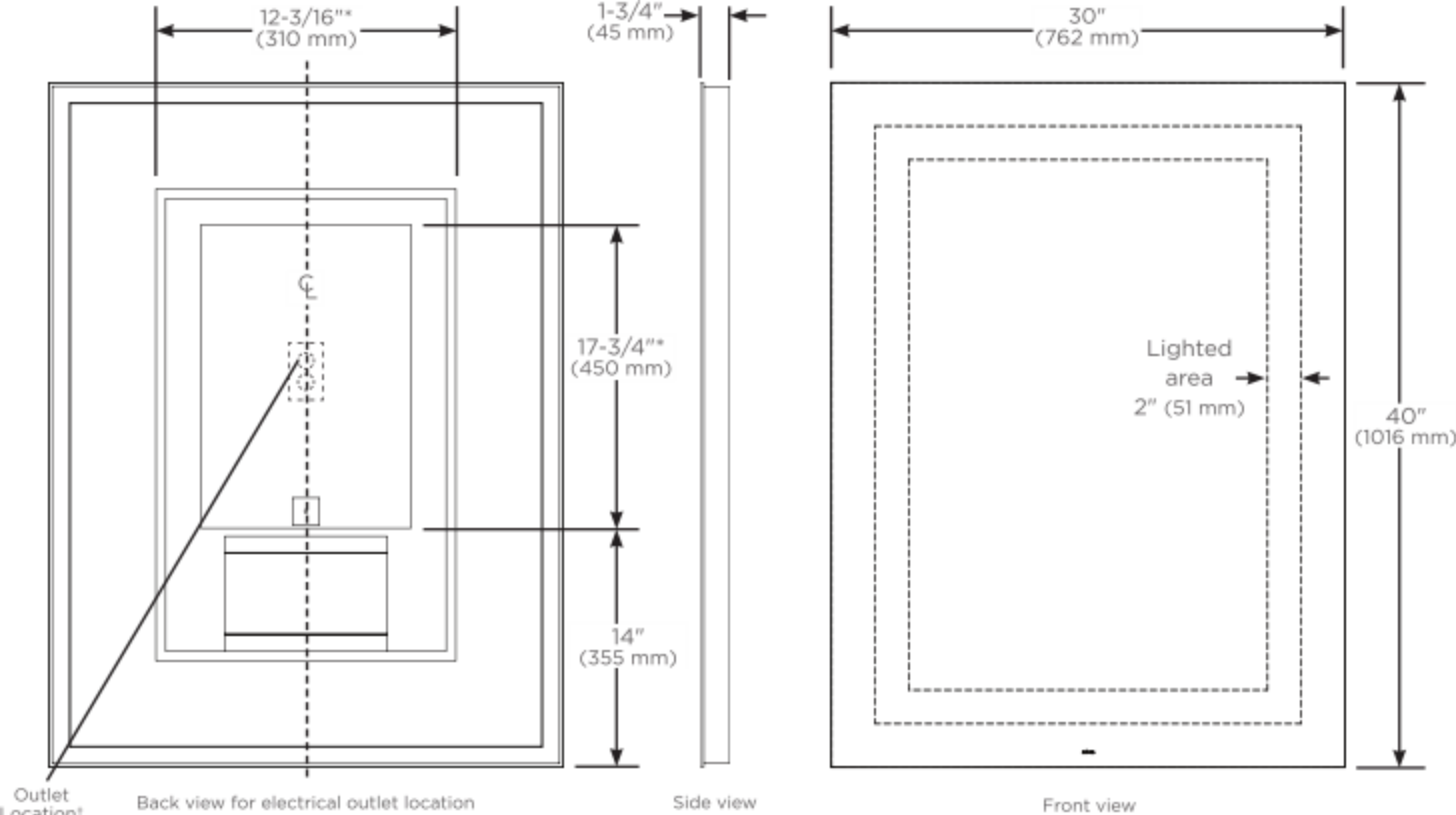

* Based on a measurement of subset of sizes, shapes and lighting styles

** Measured at 18" from center of the mirror

Construction

- Anodized aluminum back frame
- Quality polished edge mirror
- Power cords installed for easy plugin installation
- Constructed for surface mounting
- Includes installation hardware

Codes/Standards Applicable

Vitality Mirror is UL certified to:

- UL 962
- CSA-C22.2, No. 12-82

Dimensions

Height: 40" (1016 mm)
 Width: 30" (762 mm)
 Depth: 1-3/4" (45 mm)

Model Number Key

Vitality	Mirror	Width	Height	Shape	Light Pattern	Edge Type	Options	Color Temp
Y	M	30	40	R = Rectangle	I = Inset	FP = Flat, Polished	D = Defogger	3 = 2700K 4 = 4000K

Outlet Location†

Back view for electrical outlet location

Side view

Front view

* Defogger Size

† See instructions for wiring and location