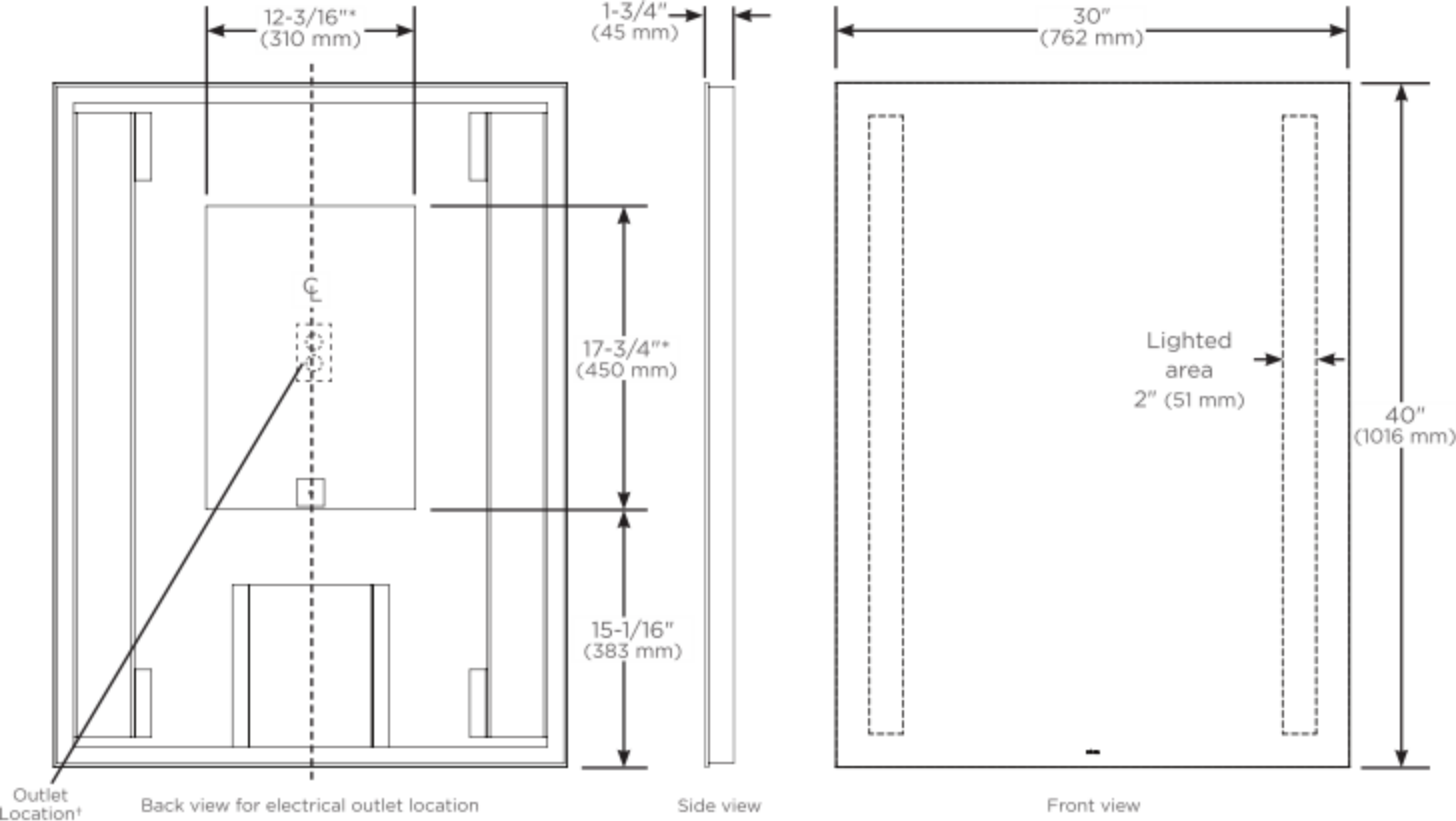

* Based on a measurement of subset of sizes, shapes and lighting styles

** Measured at 18" from center of the mirror

Construction

- Anodized aluminum back frame
- Quality polished edge mirror
- Power cords installed for easy plugin installation
- Constructed for surface mounting
- Includes installation hardware

Codes/Standards Applicable

Vitality Mirror is UL certified to:

- UL 962
- CSA-C22.2, No. 12-82

Dimensions

Height: 40" (1016 mm)
 Width: 30" (762 mm)
 Depth: 1-3/4" (45 mm)

Model Number Key

Vitality	Mirror	Width	Height	Shape	Light Pattern	Edge Type	Options	Color Temp
Y	M	30	40	R = Rectangle	C = Column	FP = Flat, Polished	D = Defogger	3 = 2700K 4 = 4000K