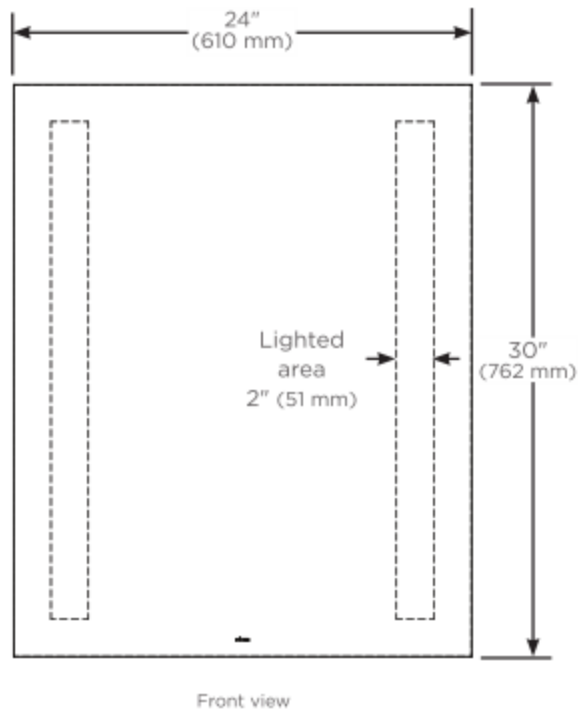

- Includes mirror defogging
- Dimmable LED task lighting to 1%
- Compatible with most Triac/Phase-cut dimmers
- Energy efficient LED lighting:

Kelvin	2700	4000
CRI	90+	90+
Lumens*	746-1488	746-1488
Lux**	409	409
R9 Value*	50+	50+
Foot-candles**	38	38
Watt Output - LED	25	25
Watt Output - LED with defogger on	62	62

* Based on a measurement of subset of sizes, shapes and lighting styles

** Measured at 18" from center of the mirror

Construction

- Anodized aluminum back frame
- Quality polished edge mirror
- Power cords installed for easy plugin installation
- Constructed for surface mounting
- Includes installation hardware

Codes/Standards Applicable

Vitality Mirror is UL certified to:

- UL 962
- CSA-C22.2, No. 12-82

Dimensions

Height: 30" (762 mm)
 Width: 24" (610 mm)
 Depth: 1-3/4" (45 mm)

Model Number Key

Vitality	Mirror	Width	Height	Shape	Light Pattern	Edge Type	Options	Color Temp
Y	M	24	30	R = Rectangle	C = Column	FP = Flat, Polished	D = Defogger	3 = 2700K 4 = 4000K