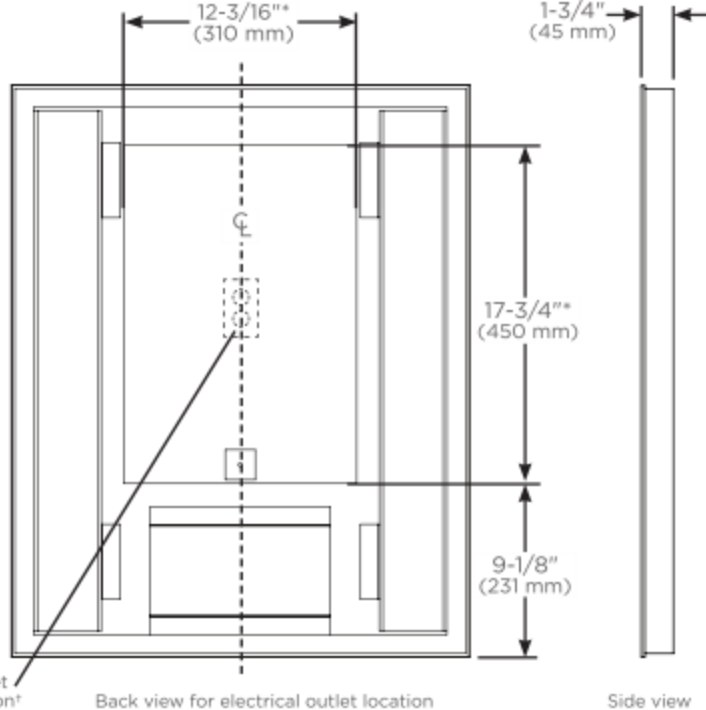

* Based on a measurement of subset of sizes, shapes and lighting styles

** Measured at 18" from center of the mirror

Construction

- Anodized aluminum back frame
- Quality polished edge mirror
- Power cords installed for easy plugin installation
- Constructed for surface mounting
- Includes installation hardware

Codes/Standards Applicable

Vitality Mirror is UL certified to:

- UL 962
- CSA-C22.2, No. 12-82

Dimensions

Height: 30" (762 mm)
 Width: 24" (610 mm)
 Depth: 1-3/4" (45 mm)

Model Number Key

Vitality	Mirror	Width	Height	Shape	Light Pattern	Edge Type	Options	Color Temp
Y	M	24	30	R = Rectangle	C = Column	FP = Flat, Polished	D = Defogger	3 = 2700K 4 = 4000K