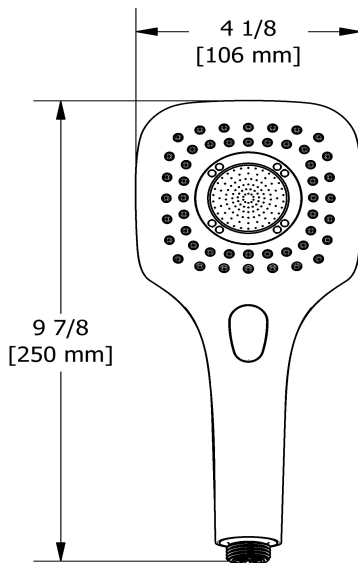

Specifications

Descriptions

- 5 positions
- 3 jets: luxurious, invigorating, massage and mix
- Scale-free
- 4372, 3-jet hand shower

Available flows

- 7.6 L/min, 2.0 gpm (US) 60psi
- 5.7 L/min, 1.5 gpm (US) 60psi (**4372-15**) *
- 6.7 L/min, 1.8 gpm (US) 60psi (**4372-WS**) *

EPA certification applicable to the indicated model only

Certifications

- CSA B125.1
- ASME A112.18.1

3-jet hand shower
4372

Sizes, models and finishes may differ from those presented.

Warranty

This Riobel Inc. product you have purchased carries a Limited Lifetime Warranty on the chrome, PVD finish, blacks and all working parts and is guaranteed from the initial purchase date against all manufacturing defects. All other finishes, including plastic components, are guaranteed for one year. All electric and/or electronic parts are covered by a 5-year limited warranty. The warranty offered on our products will be honored only if the installation is performed by a certified master plumber.