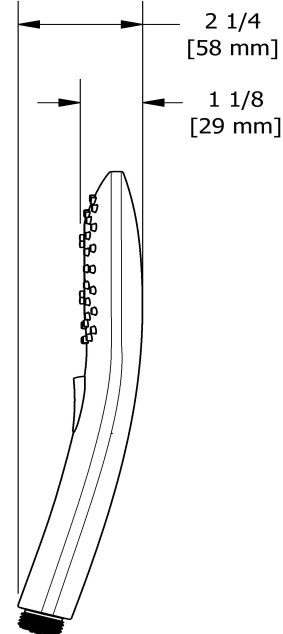

Specifications

Descriptions

- 5 positions
- 3 jets: luxurious, invigorating, massage and mix
- Scale-free
- 4372, 3-jet hand shower

Available flows

- 7.6 L/min, 2.0 gpm (US) 60psi
- 5.7 L/min, 1.5 gpm (US) 60psi (**4372-15**) *
- 6.7 L/min, 1.8 gpm (US) 60psi (**4372-WS**) *

EPA certification applicable to the indicated model only

Certifications

- CSA B125.1
- ASME A112.18.1

3-jet hand shower
4372

Sizes, models and finishes may differ from those presented.

Warranty

This Riobel Inc. product you have purchased carries a Limited Lifetime Warranty on the chrome, PVD finish, blacks and all working parts and is guaranteed from the initial purchase date against all manufacturing defects. All other finishes, including plastic components, are guaranteed for one year. All electric and/or electronic parts are covered by a 5-year limited warranty. The warranty offered on our products will be honored only if the installation is performed by a certified master plumber.