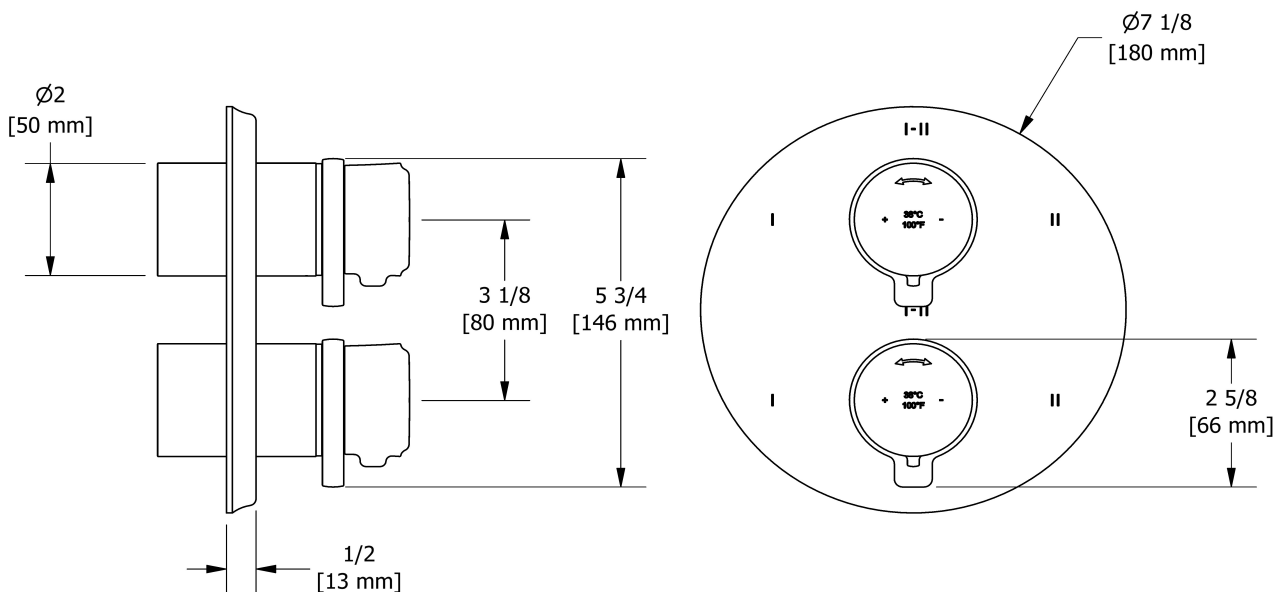

Specifications

Description

- Trim only

Available colors

- C : Chrome
- CBK : Chrome/Black
- BN : Brushed Nickel (PVD)
- BNBK : Brushed Nickel (PVD)/Black
- PN : Polished Nickel (PVD)
- PNBK : Polished Nickel (PVD)/Black

Certifications

- CSA B125.1
- ASME A112.18.1
- ASSE 1016
- ADA

4-way Type T/P coaxial valve trim
TMMRD46J

Sizes, models and finishes may differ from those presented.

Warranty

This Riobel Inc. product you have purchased carries a Limited Lifetime Warranty on the chrome, PVD finish, blacks and all working parts and is guaranteed from the initial purchase date against all manufacturing defects. All other finishes, including plastic components, are guaranteed for one year. All electric and/or electronic parts are covered by a 5-year limited warranty. The warranty offered on our products will be honored only if the installation is performed by a certified master plumber.