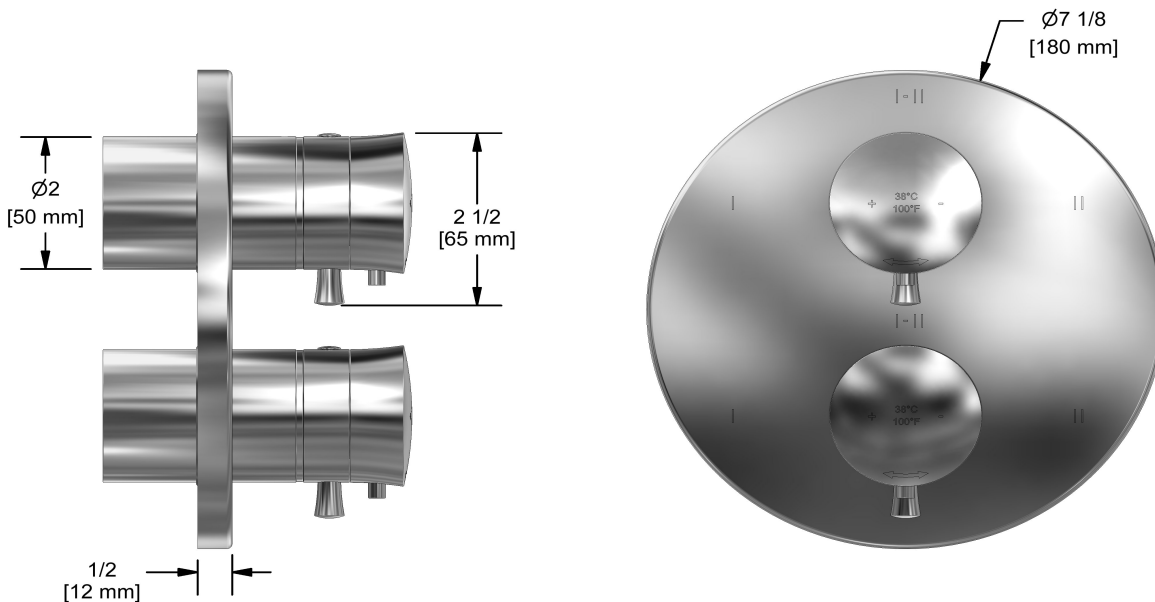

## Description

- Trim only

## Certifications

- CSA B125.1
- ASME A112.18.1
- ASSE 1016
- CMR248 Approval

4-way Type T/P coaxial valve trim  
**TEDTM46**

UPC®

Sizes, models and finishes may differ from those presented.