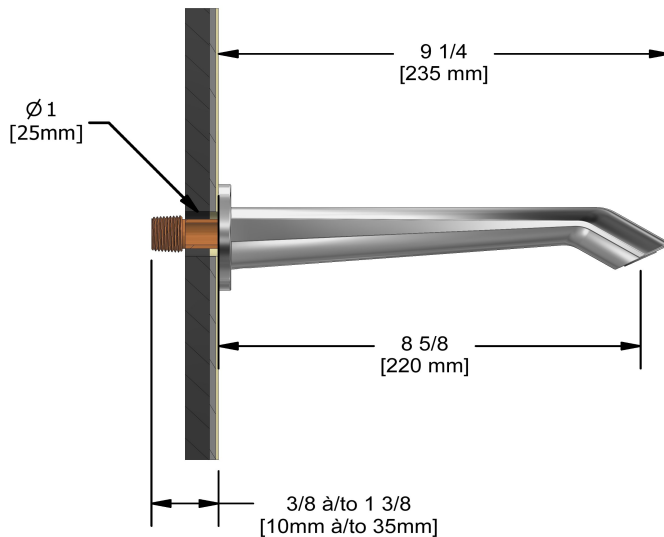

Specifications

Descriptions

- 1/2" inlet male NPT
- Brass

Available colors

- C : Chrome

Certifications

- CSA B125.1
- ASME A112.18.1
- CMR248 Approval

Wall-mount tub spout
VY80

cUPC®

Sizes, models and finishes may differ from those presented.

Warranty

This Riobel Inc. product you have purchased carries a Limited Lifetime Warranty on the chrome, PVD finish, blacks and all working parts and is guaranteed from the initial purchase date against all manufacturing defects. All other finishes, including plastic components, are guaranteed for one year. All electric and/or electronic parts are covered by a 5-year limited warranty. The warranty offered on our products will be honored only if the installation is performed by a certified master plumber.