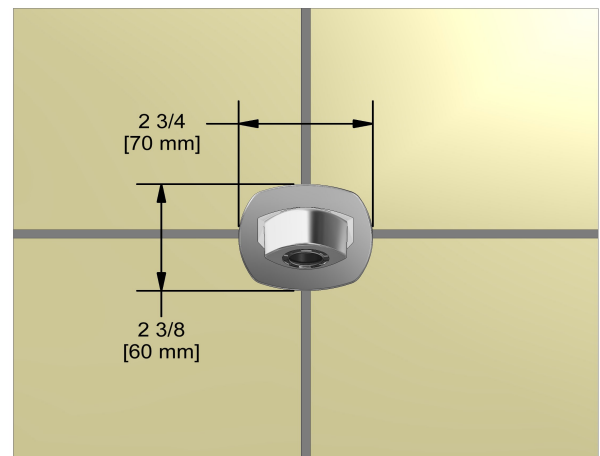

Sizes, models and finishes may differ from those presented.

Warranty

This Riobel Inc. product you have purchased carries a Limited Lifetime Warranty on the chrome, PVD finish, blacks and all working parts and is guaranteed from the initial purchase date against all manufacturing defects. All other finishes, including plastic components, are guaranteed for one year. All electric and/or electronic parts are covered by a 5-year limited warranty. The warranty offered on our products will be honored only if the installation is performed by a certified master plumber.

Customer Care

Phone (800) 777 - 9762 | Email: customer-care@houseofrohl.com | Website: houseofrohl.com/support/contact-us

Consult your local House of Rohl showroom for additional information and specifications. For complete warranty details and a list of showrooms, go to houseofrohl.com