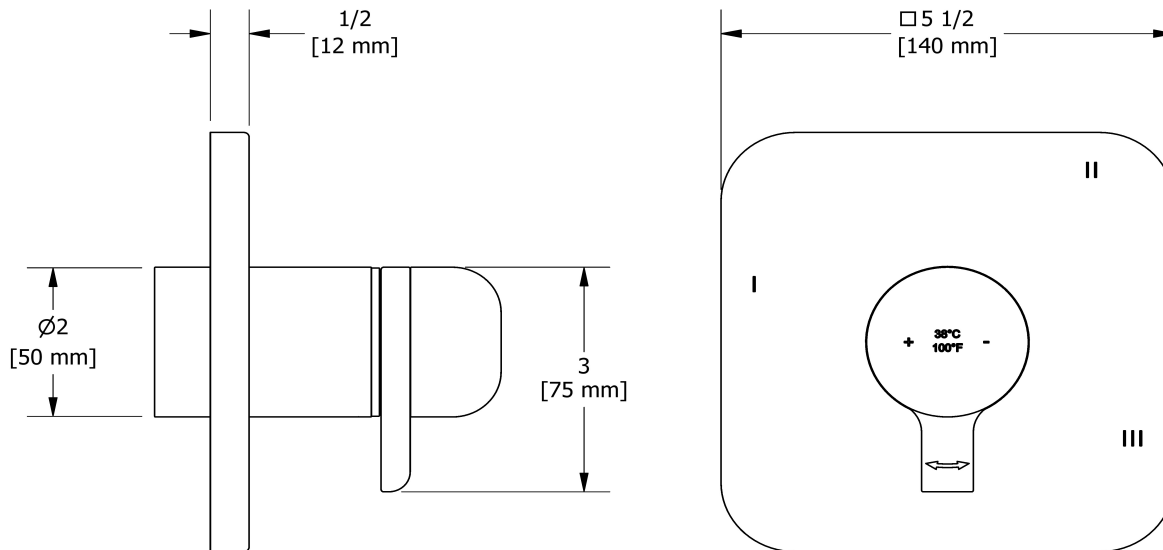

Specifications

Descriptions

- Trim only
- 6 positions (OFF, 1, 1 and 2, 2, 2 and 3, 3) share
- R45, R45-SPEX or R45-EX rough required to complete
- Thermostatic/pressure balance coaxial cartridge with check valves

Available colors

- C : Chrome
- PN : Polished Nickel (PVD)

Certifications

- CSA B125.1
- ASME A112.18.1
- ASSE 1016
- CMR248 Approval

3-way Type T/P coaxial valve trim
TSA45

UPC®

Sizes, models and finishes may differ from those presented.