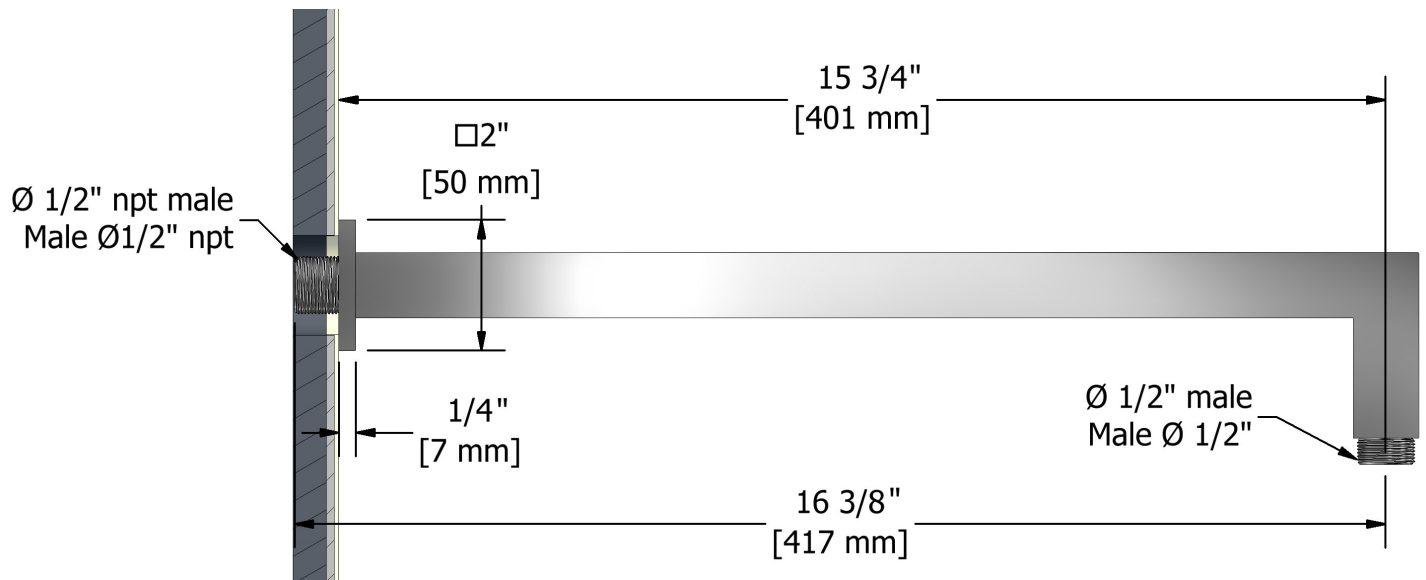

Specifications

40 cm (16") square shower arm
543

Descriptions

- 1/2" inlet male NPT
- Square flange

Available colors

- C : Chrome
- BN : Brushed Nickel (PVD)

Sizes, models and finishes may differ from those presented.