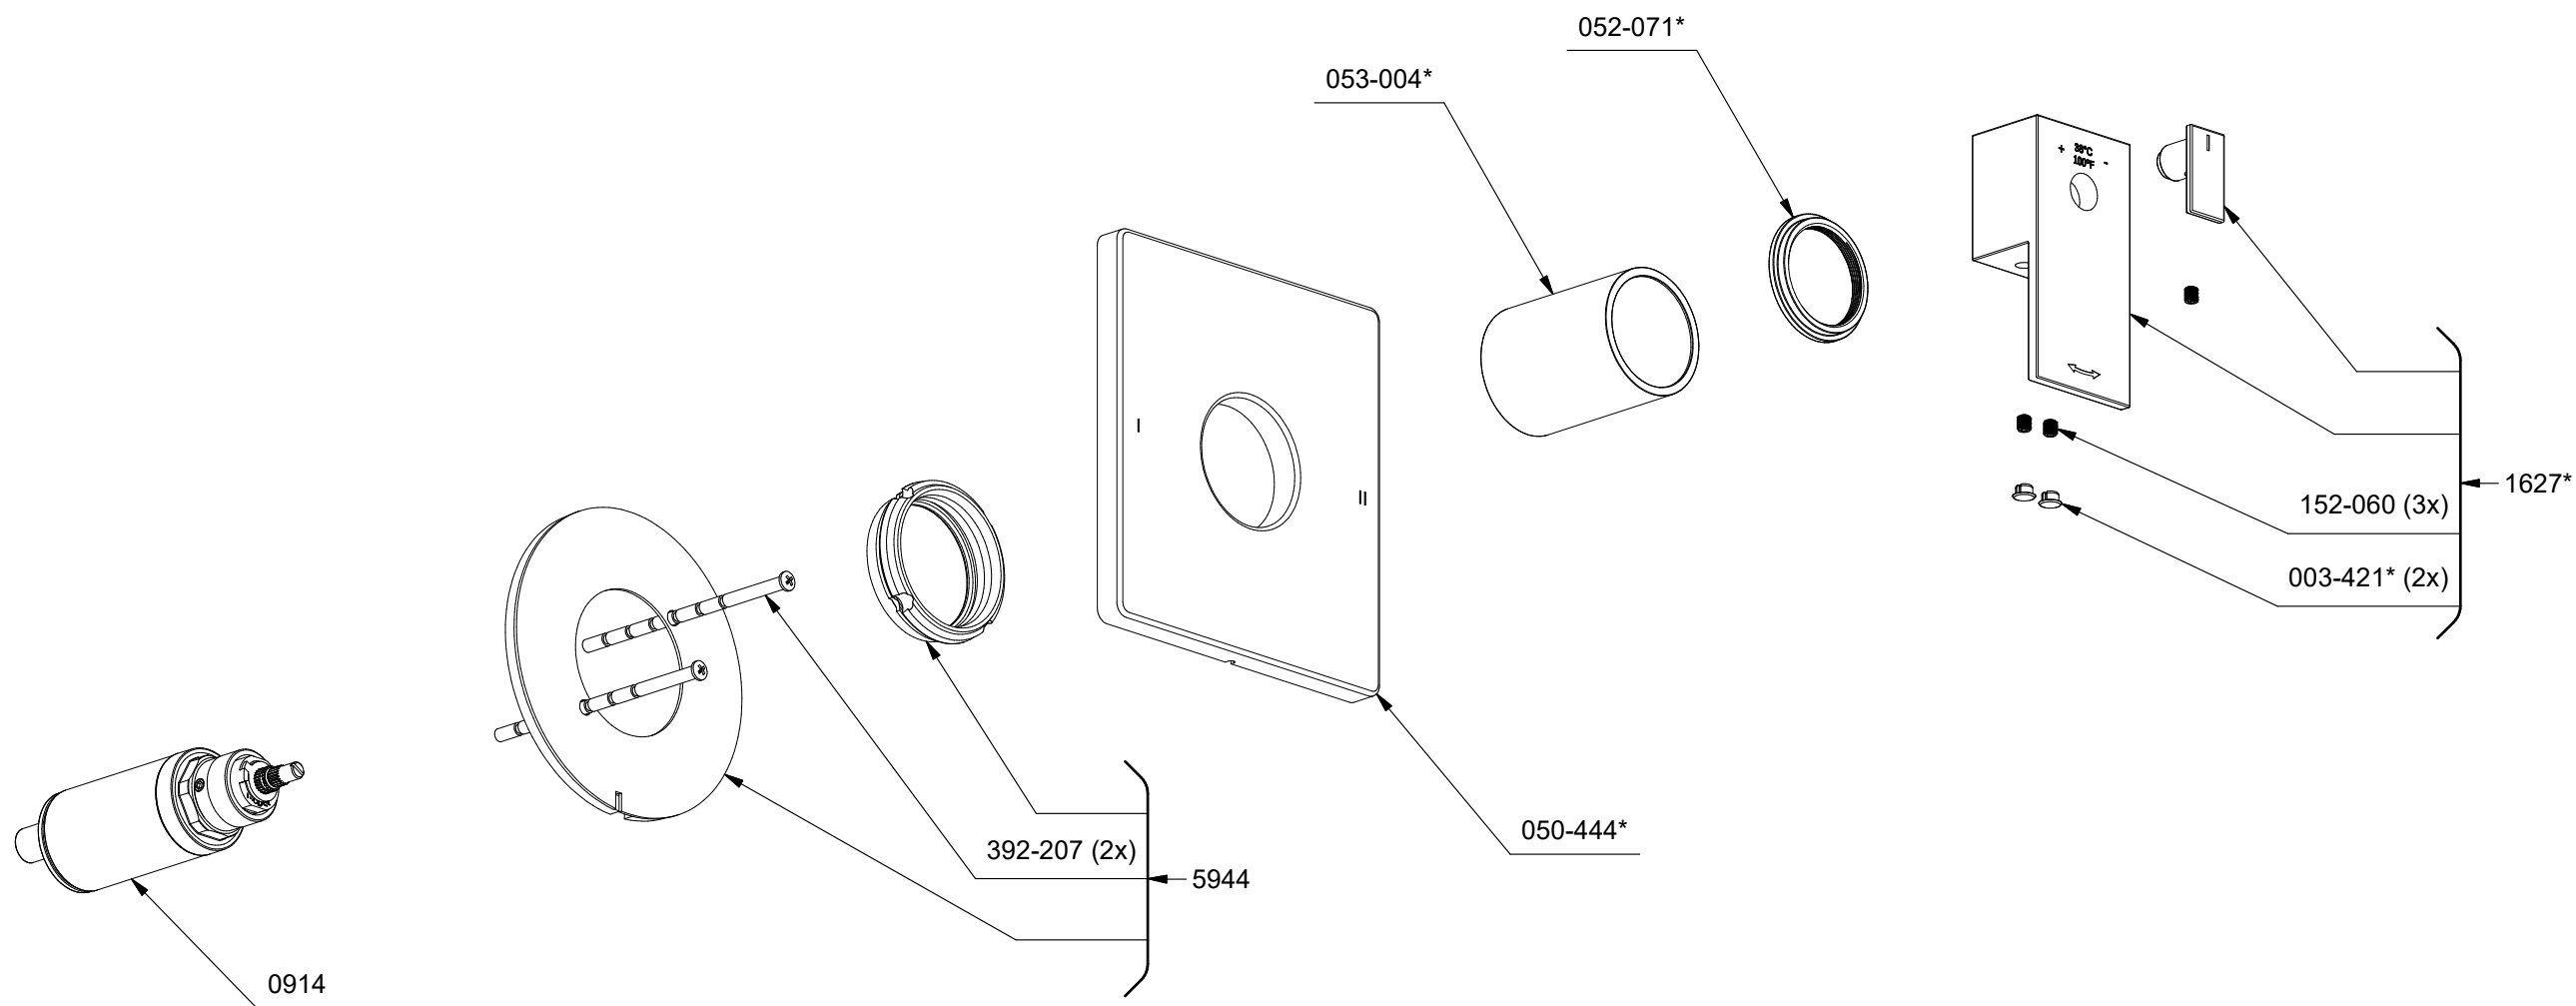

TUS44

Kubik

2-way no share Type T/P coaxial valve trim

*Les dimensions, les modèles et les finis présentés peuvent différer. / Sizes, models and finishes may differ from those presented.

*Finish determined by Suffix

Finish	Description
C	Chrome
BN	Brushed Nickel

TOOL :

505-025 (Allen key 2.5mm)