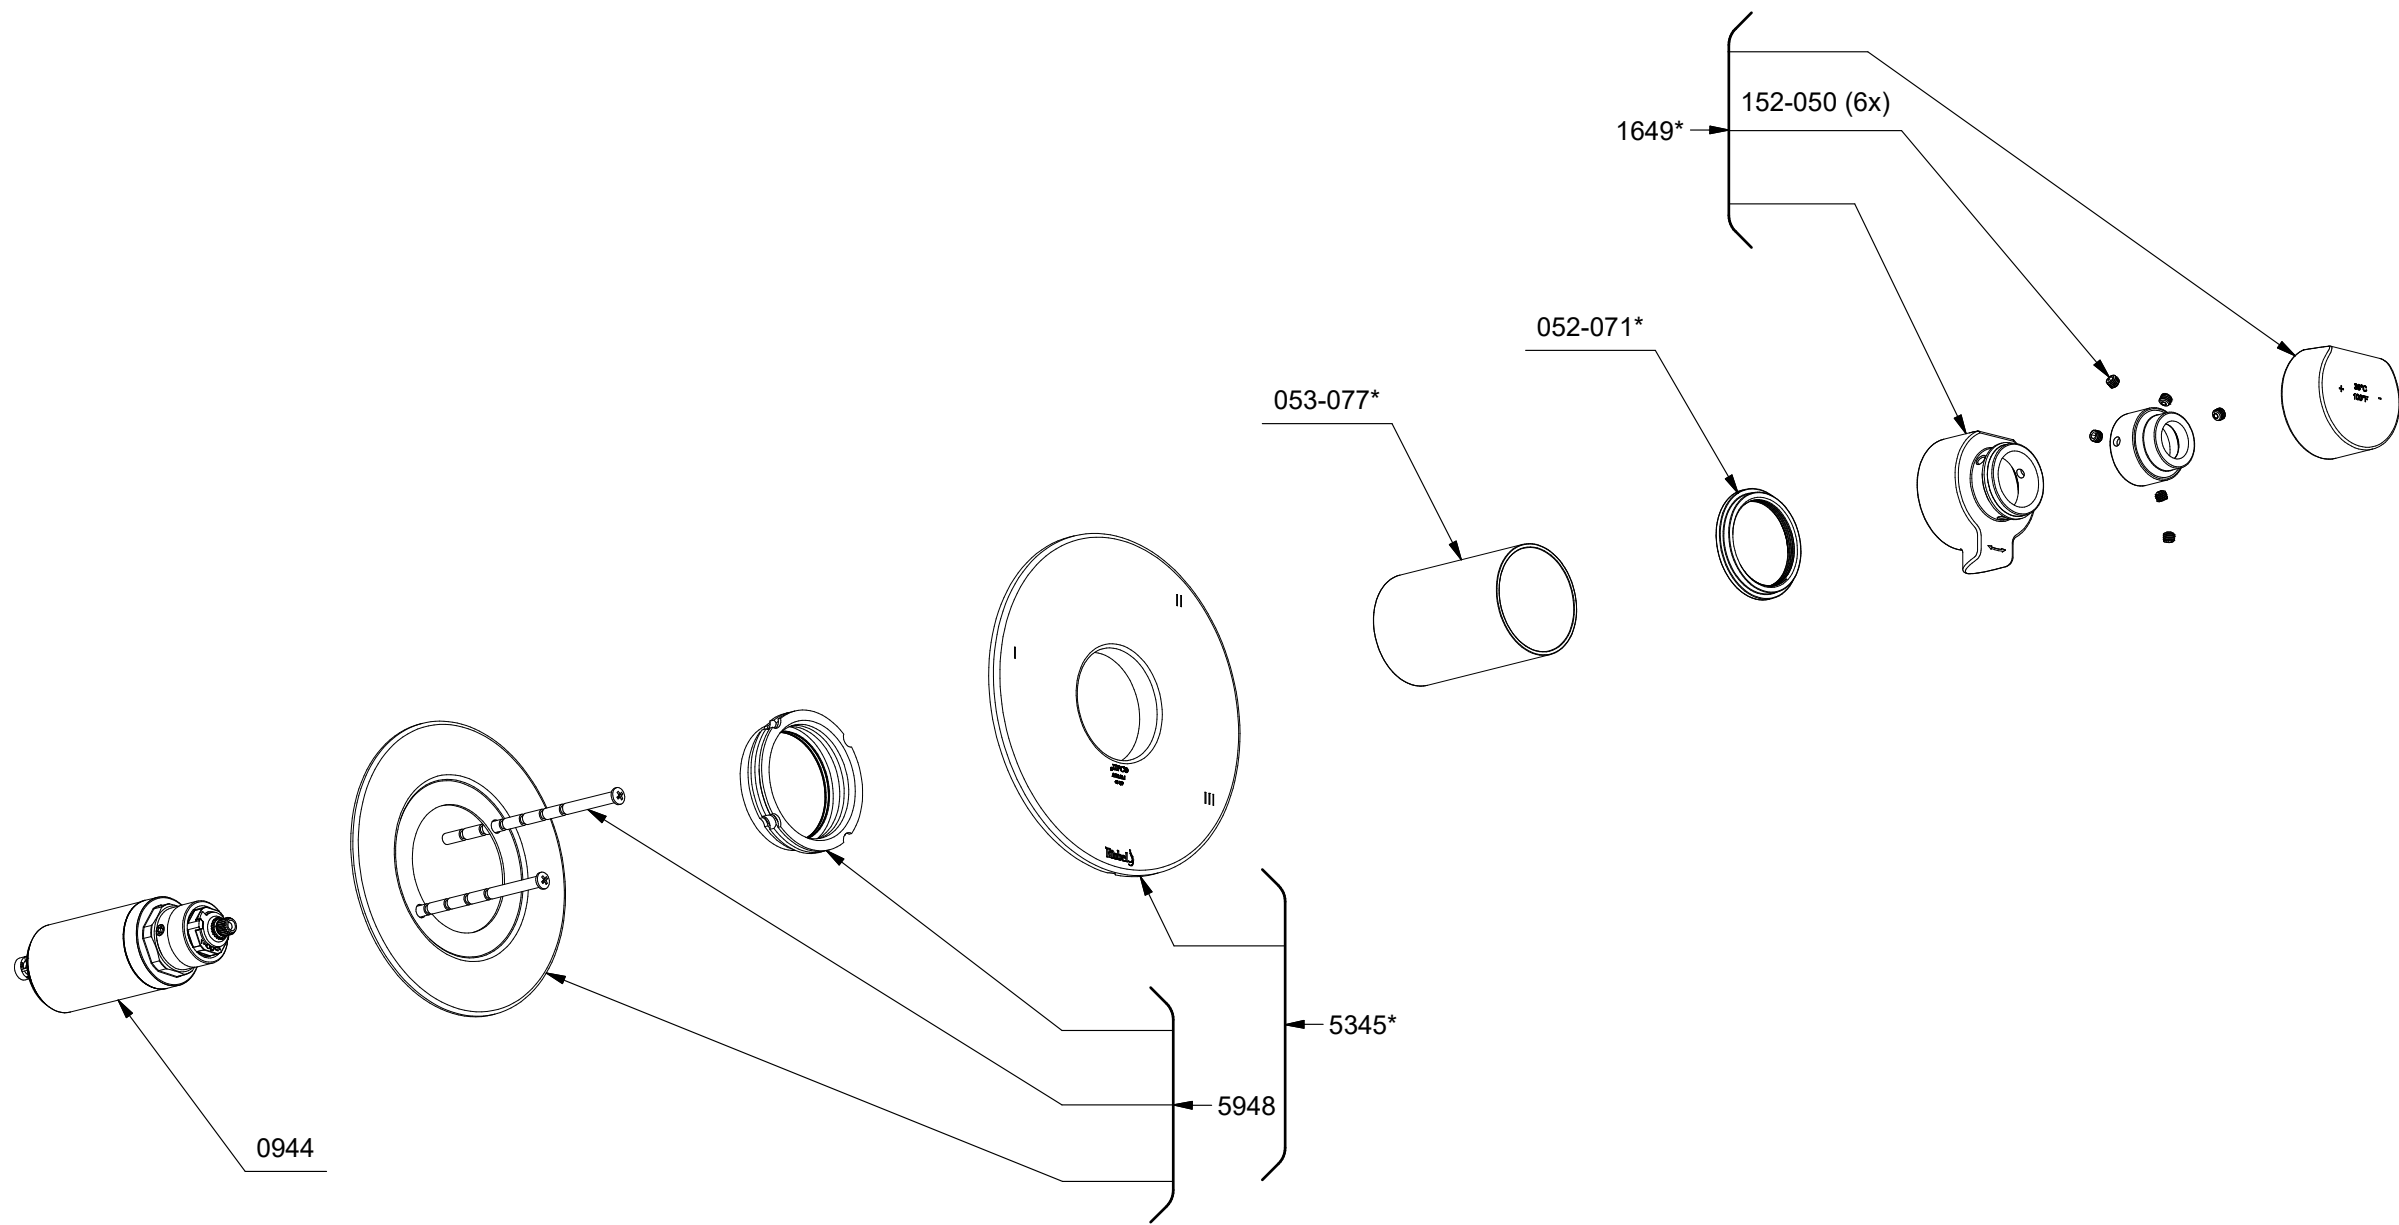

TPB47

Parabola

3-way no-share Type T/P coaxial valve trim

*Les dimensions, les modèles et les finis présentés peuvent différer. / Sizes, models and finishes may differ from those presented.

*Finish determined by Suffix

| Finish | Description |
|--------|-----------------|
| C | Chrome |
| PN | Polished Nickel |
| BK | Black |
| BG | Brushed Gold |

TOOL :

505-025 (Allen key 2.5mm)