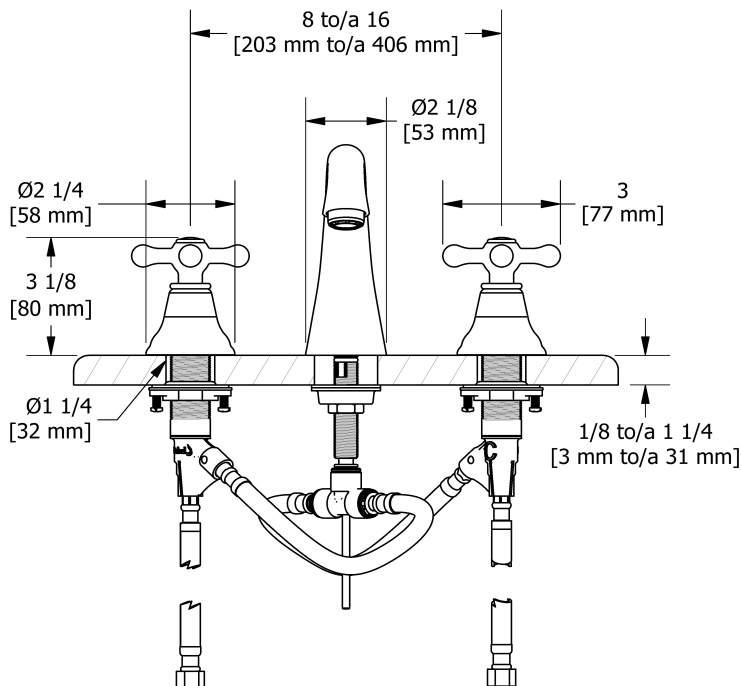

Certifications

- CSA B125.1
- NSF/ANSI standard 61 and 372
- ASME A112.18.1
- CMR248 Approval
- ADA