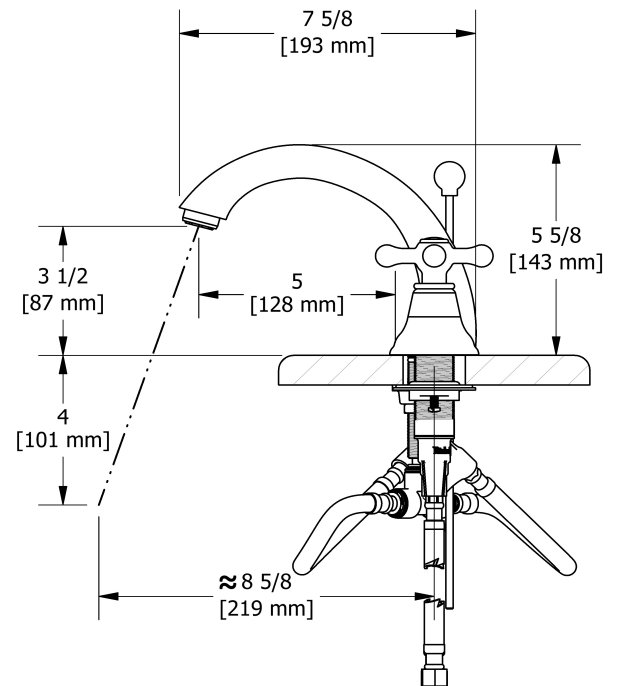

Certifications

- CSA B125.1
- NSF/ANSI standard 61 and 372
- ASME A112.18.1
- CMR248 Approval
- ADA