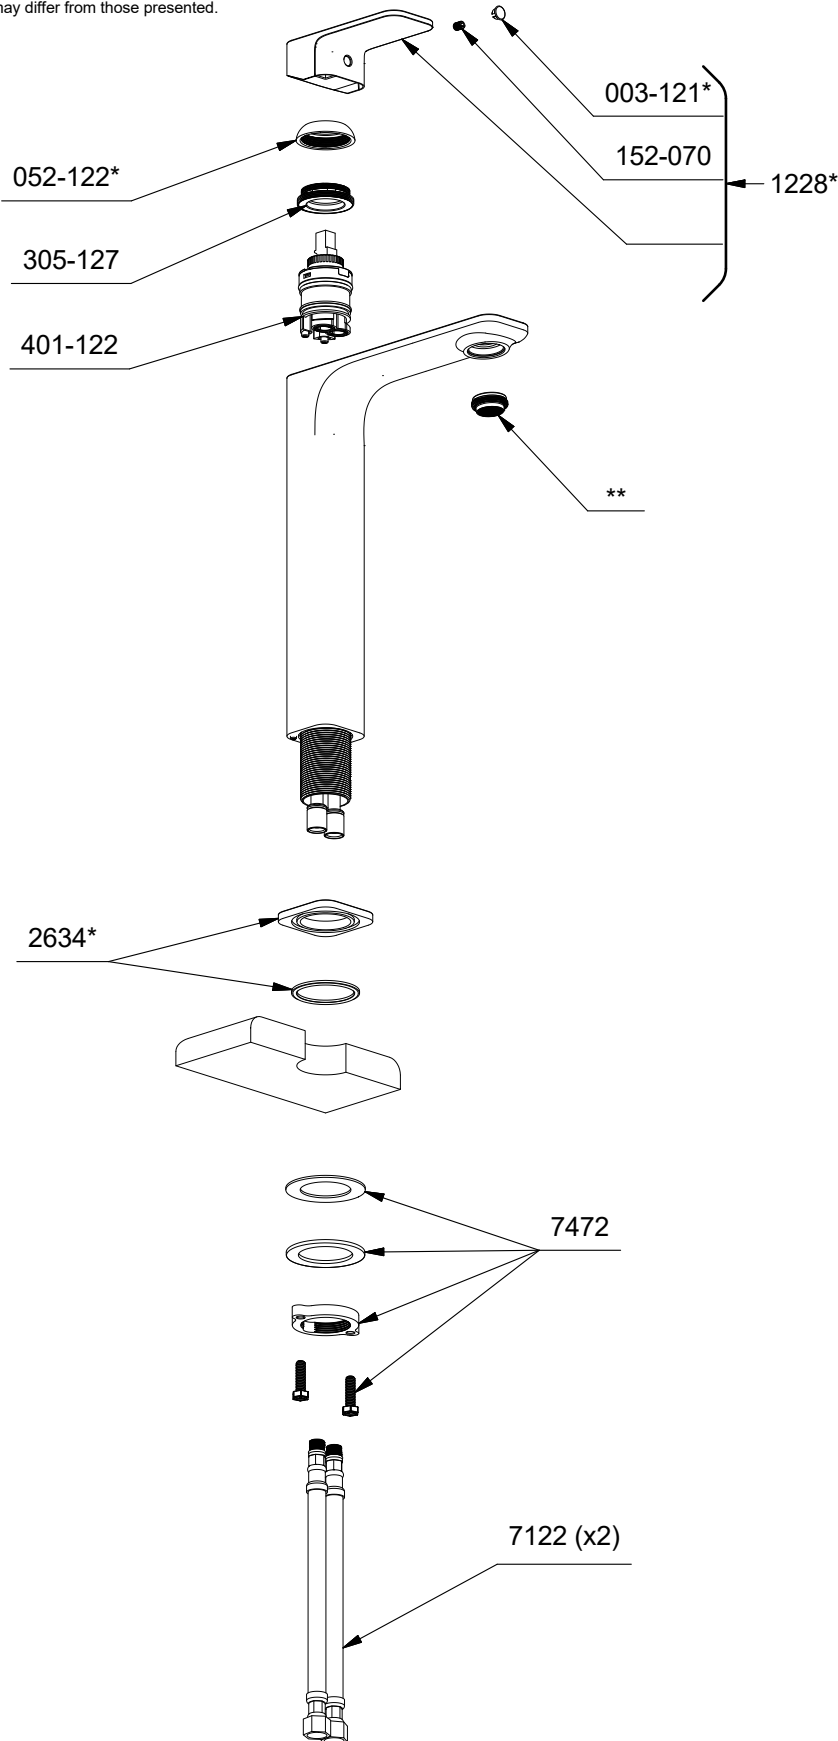

EQL01
Equinox
Single hole lavatory faucet

*Sizes, models and finishes may differ from those presented.

***Finish determined by Suffix**

Finish	Description
C	Chrome
BN	Brushed Nickel
BK	Black

****Aerator Kit (Include tool) :**

- S6-639-15 (1.5gpm / 5.7l/min)
- S6-639-12 (1.2gpm / 4.6l/min)
- S6-639-10 (1.0gpm / 3.8l/min)
- S6-639-05 (0.5gpm / 1.9l/min)

*Les dimensions, les modèles et les finis présentés peuvent différer. / Sizes, models and finishes may differ from those presented.

Push drain part view, See PDB150

***Finish determined by Suffix**

Finish	Description
C	Chrome
BN	Brushed Nickel
PN	Polished Nickel

****Aerator Kit (Include tool) :**

S6-639-15 (1.5gpm / 5.7l/min)

*****Flow reducer :**

*****Flow reducer :**

S6-519-15 (1.5gpm / 5.7l/min)

TOOL :