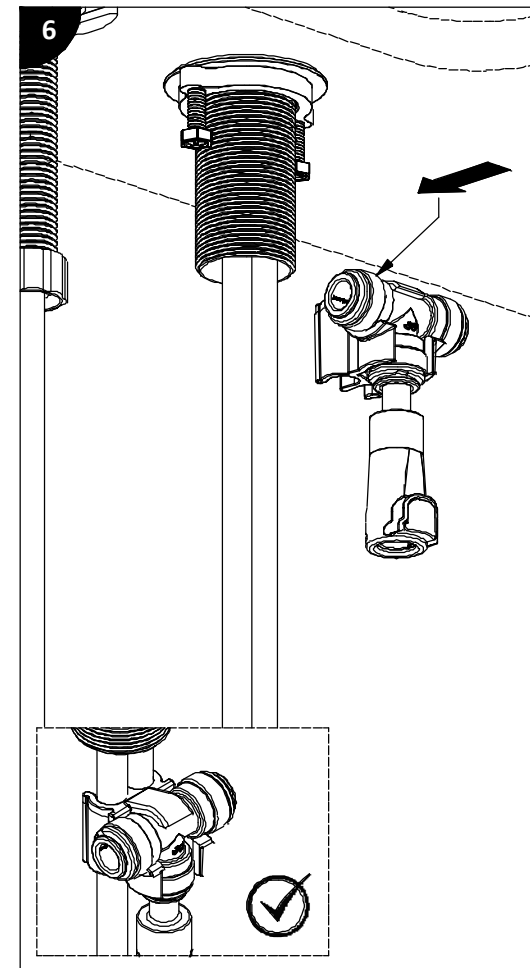

Tools and equipment required / Outils et matériel requis / Herramientas y material requerido para instalación:

For warranty or additional information, contact:

Pour renseignements sur la garantie ou autre information :
Para saber más sobre la garantía u obtener información adicional:

U.S.A. housefrohl.com/support
CANADA housefrohl.ca/support