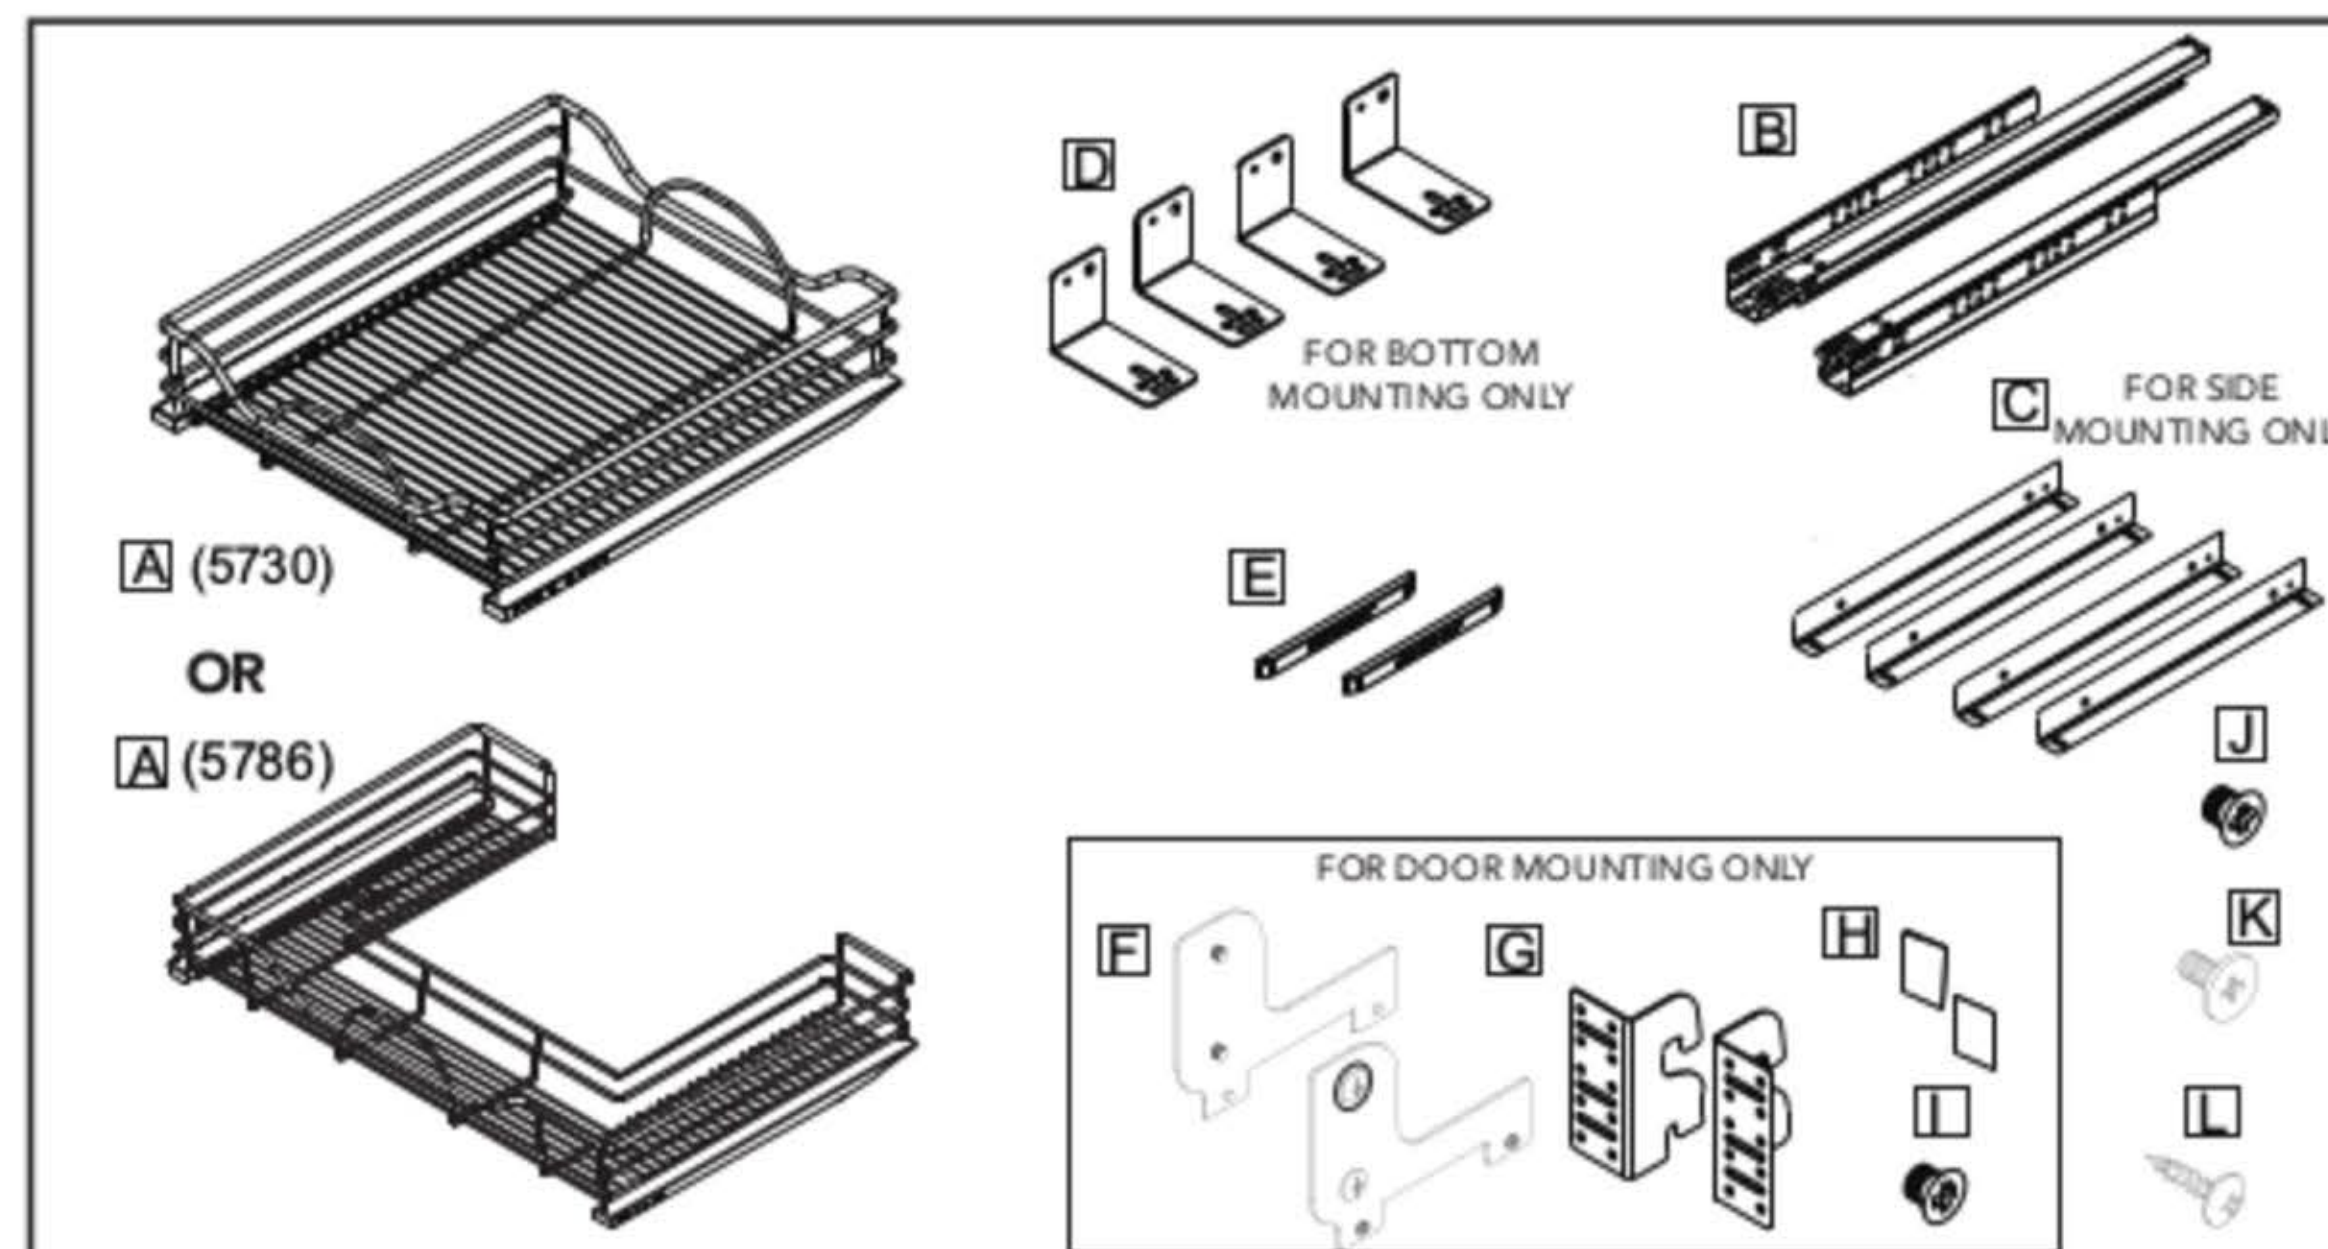

#### PART LIST:

(A) Basket, (B) Slide, (C) Side mount bracket, (D) Bottom Mount bracket, (E) Logo cap,  
(F) Mounting bracket, (G) Door mounting bracket, (H) Double sided tape, (I) M4 x 6mm Machine screw,  
(J) M5 x 6mm Machine screw, (K) M5 x 10mm Flat Machine screw, (L) 5/32 x 18mm Wood Screw