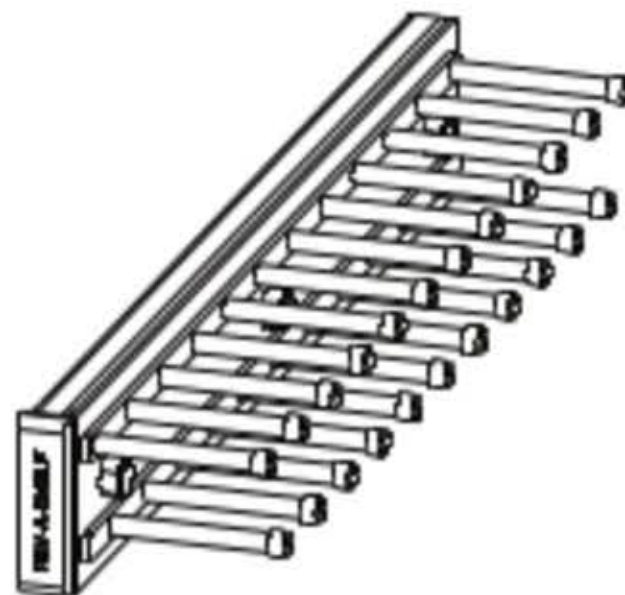

INSTALLATION INSTRUCTIONS

CWSTR/CWSBR/TRC/BRC/TBC SERIES

TOOLS REQUIRED:

ESTIMATED ASSEMBLY TIME:

10 MIN

CARE AND MAINTENANCE:

Clean with a damp cloth and wipe parts dry.

NOTE:

Note: These units can be unassembled and flipped.

A. (CWSTR SERIES)

A. (CWSBR SERIES)

A. (TRC SERIES)

A. (BRC SERIES)

Parts List

No.	Description	Qty
A	Carriage	1
B	Euro Screw	2
C	Wood Screw	2-3

A. (TBC SERIES)