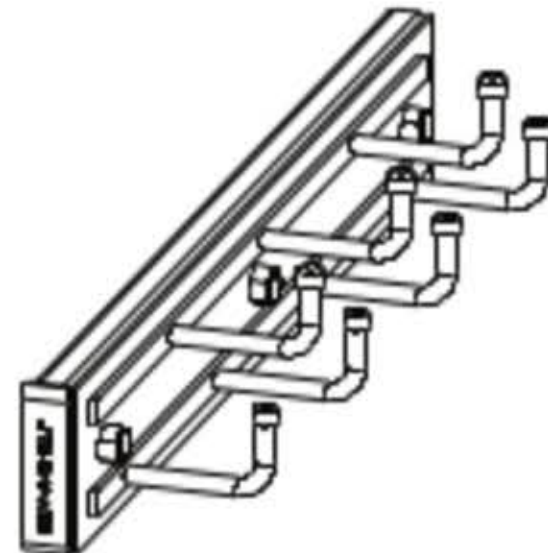

INSTALLATION INSTRUCTIONS

CWSTR/CWSBR/TRC/BRC/TBC SERIES

TOOLS REQUIRED:

ESTIMATED ASSEMBLY TIME:

10 MIN

CARE AND MAINTENANCE:

Clean with a damp cloth and wipe parts dry.

NOTE:

Note: These units can be unassembled and flipped.

A. (CWSTR SERIES)

A. (CWSBR SERIES)

A. (TRC SERIES)

A. (BRC SERIES)

Parts List

No.	Description	Qty
A	Carriage	1
B	Euro Screw	2
C	Wood Screw	2-3

A. (TBC SERIES)

Use wood screws if no system holes are available.

Use Euro screws if system holes are available.