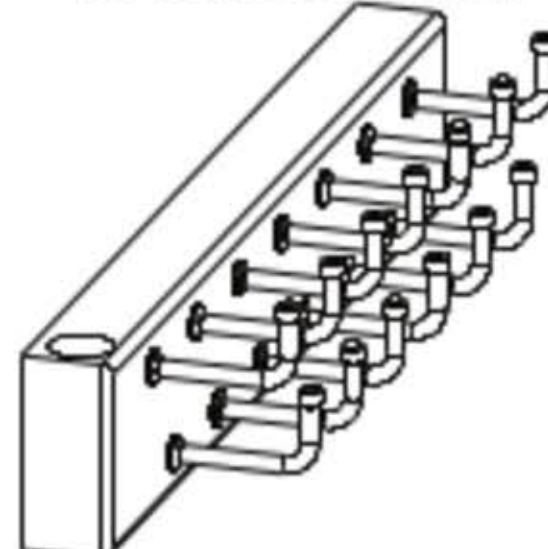

INSTALLATION INSTRUCTIONS

CWSTR/CWSBR/TRC/BRC/TBC SERIES

TOOLS REQUIRED:

ESTIMATED ASSEMBLY TIME:

10 MIN

CARE AND MAINTENANCE:

Clean with a damp cloth and wipe parts dry.

NOTE:

Note: These units can be unassembled and flipped.

A. (CWSTR SERIES)

A. (CWSBR SERIES)

A. (TRC SERIES)

A. (BRC SERIES)

Parts List

No.	Description	Qty
A	Carriage	1
B	Euro Screw	2
C	Wood Screw	2-3

A. (TBC SERIES)