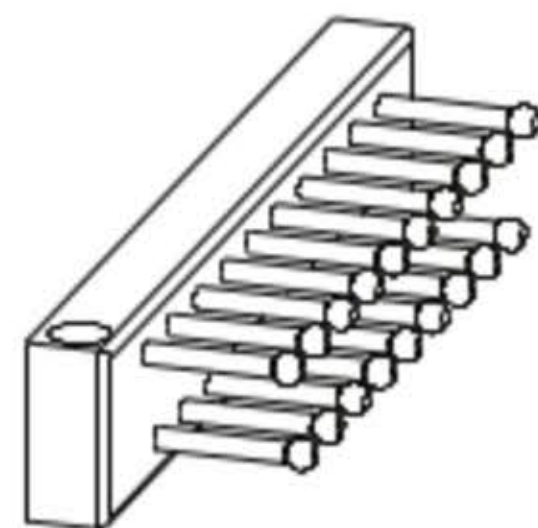

INSTALLATION INSTRUCTIONS

CWSTR/CWSBR/TRC/BRC/TBC SERIES

TOOLS REQUIRED:

ESTIMATED ASSEMBLY TIME:

10 MIN

CARE AND MAINTENANCE:

Clean with a damp cloth and wipe parts dry.

NOTE:

Note: These units can be unassembled and flipped.

A. (CWSTR SERIES)

A. (CWSBR SERIES)

A. (TRC SERIES)

A. (BRC SERIES)

Parts List

No.	Description	Qty
A	Carriage	1
B	Euro Screw	2
C	Wood Screw	2-3

A. (TBC SERIES)