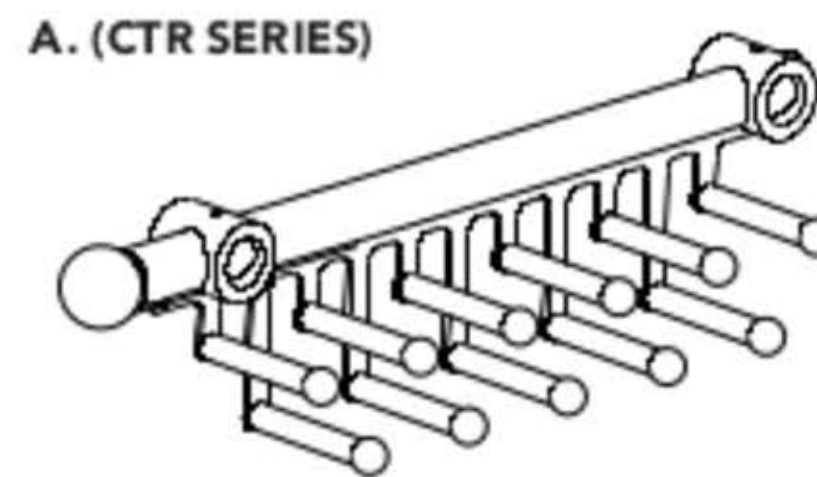

12400 Earl Jones Way
 Louisville, KY 40299
 rev-a-shelf.com
 Customer Service: 800-626-1126

INSTALLATION INSTRUCTIONS

CBSR/CTR/CVR SERIES

TOOLS REQUIRED:

ESTIMATED ASSEMBLY TIME:

10 MIN

CARE AND MAINTENANCE:

Clean with a damp cloth and wipe parts dry.

NOTE:

Wood screws can be used if closet does not utilize system holes.

Parts List

| No. | Description | Qty |
|-----|-----------------|-----|
| A | Carriage | 1 |
| B | Mounting Studs | 2 |
| C | Allen Wrench | 1 |
| D | Mounting Screws | 2 |
| E | Wood Screws | 2 |

These units can be unassembled and flipped, see back for details.