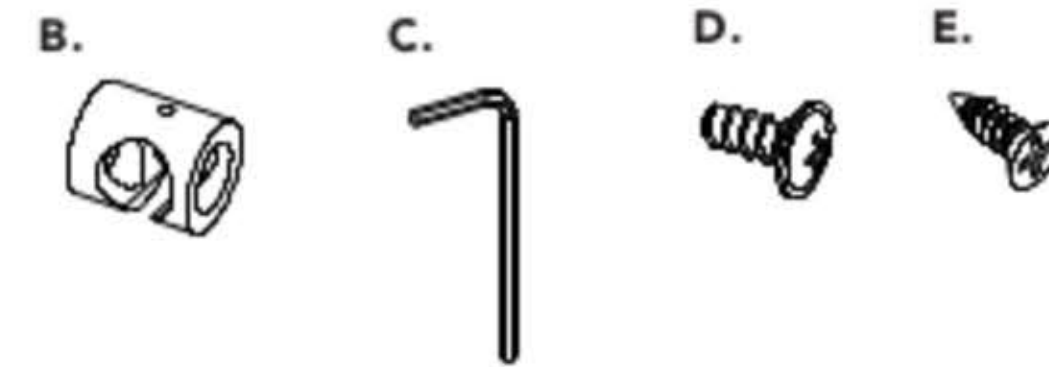

12400 Earl Jones Way
 Louisville, KY 40299
 rev-a-shelf.com
 Customer Service: 800-626-1126

INSTALLATION INSTRUCTIONS

CBSR/CTR/CVR SERIES

TOOLS REQUIRED:

ESTIMATED ASSEMBLY TIME:

10 MIN

CARE AND MAINTENANCE:

Clean with a damp cloth and wipe parts dry.

NOTE:

Wood screws can be used if closet does not utilize system holes.

Parts List

| No. | Description | Qty |
|-----|-----------------|-----|
| A | Carriage | 1 |
| B | Mounting Studs | 2 |
| C | Allen Wrench | 1 |
| D | Mounting Screws | 2 |
| E | Wood Screws | 2 |

These units can be unassembled and flipped, see back for details.