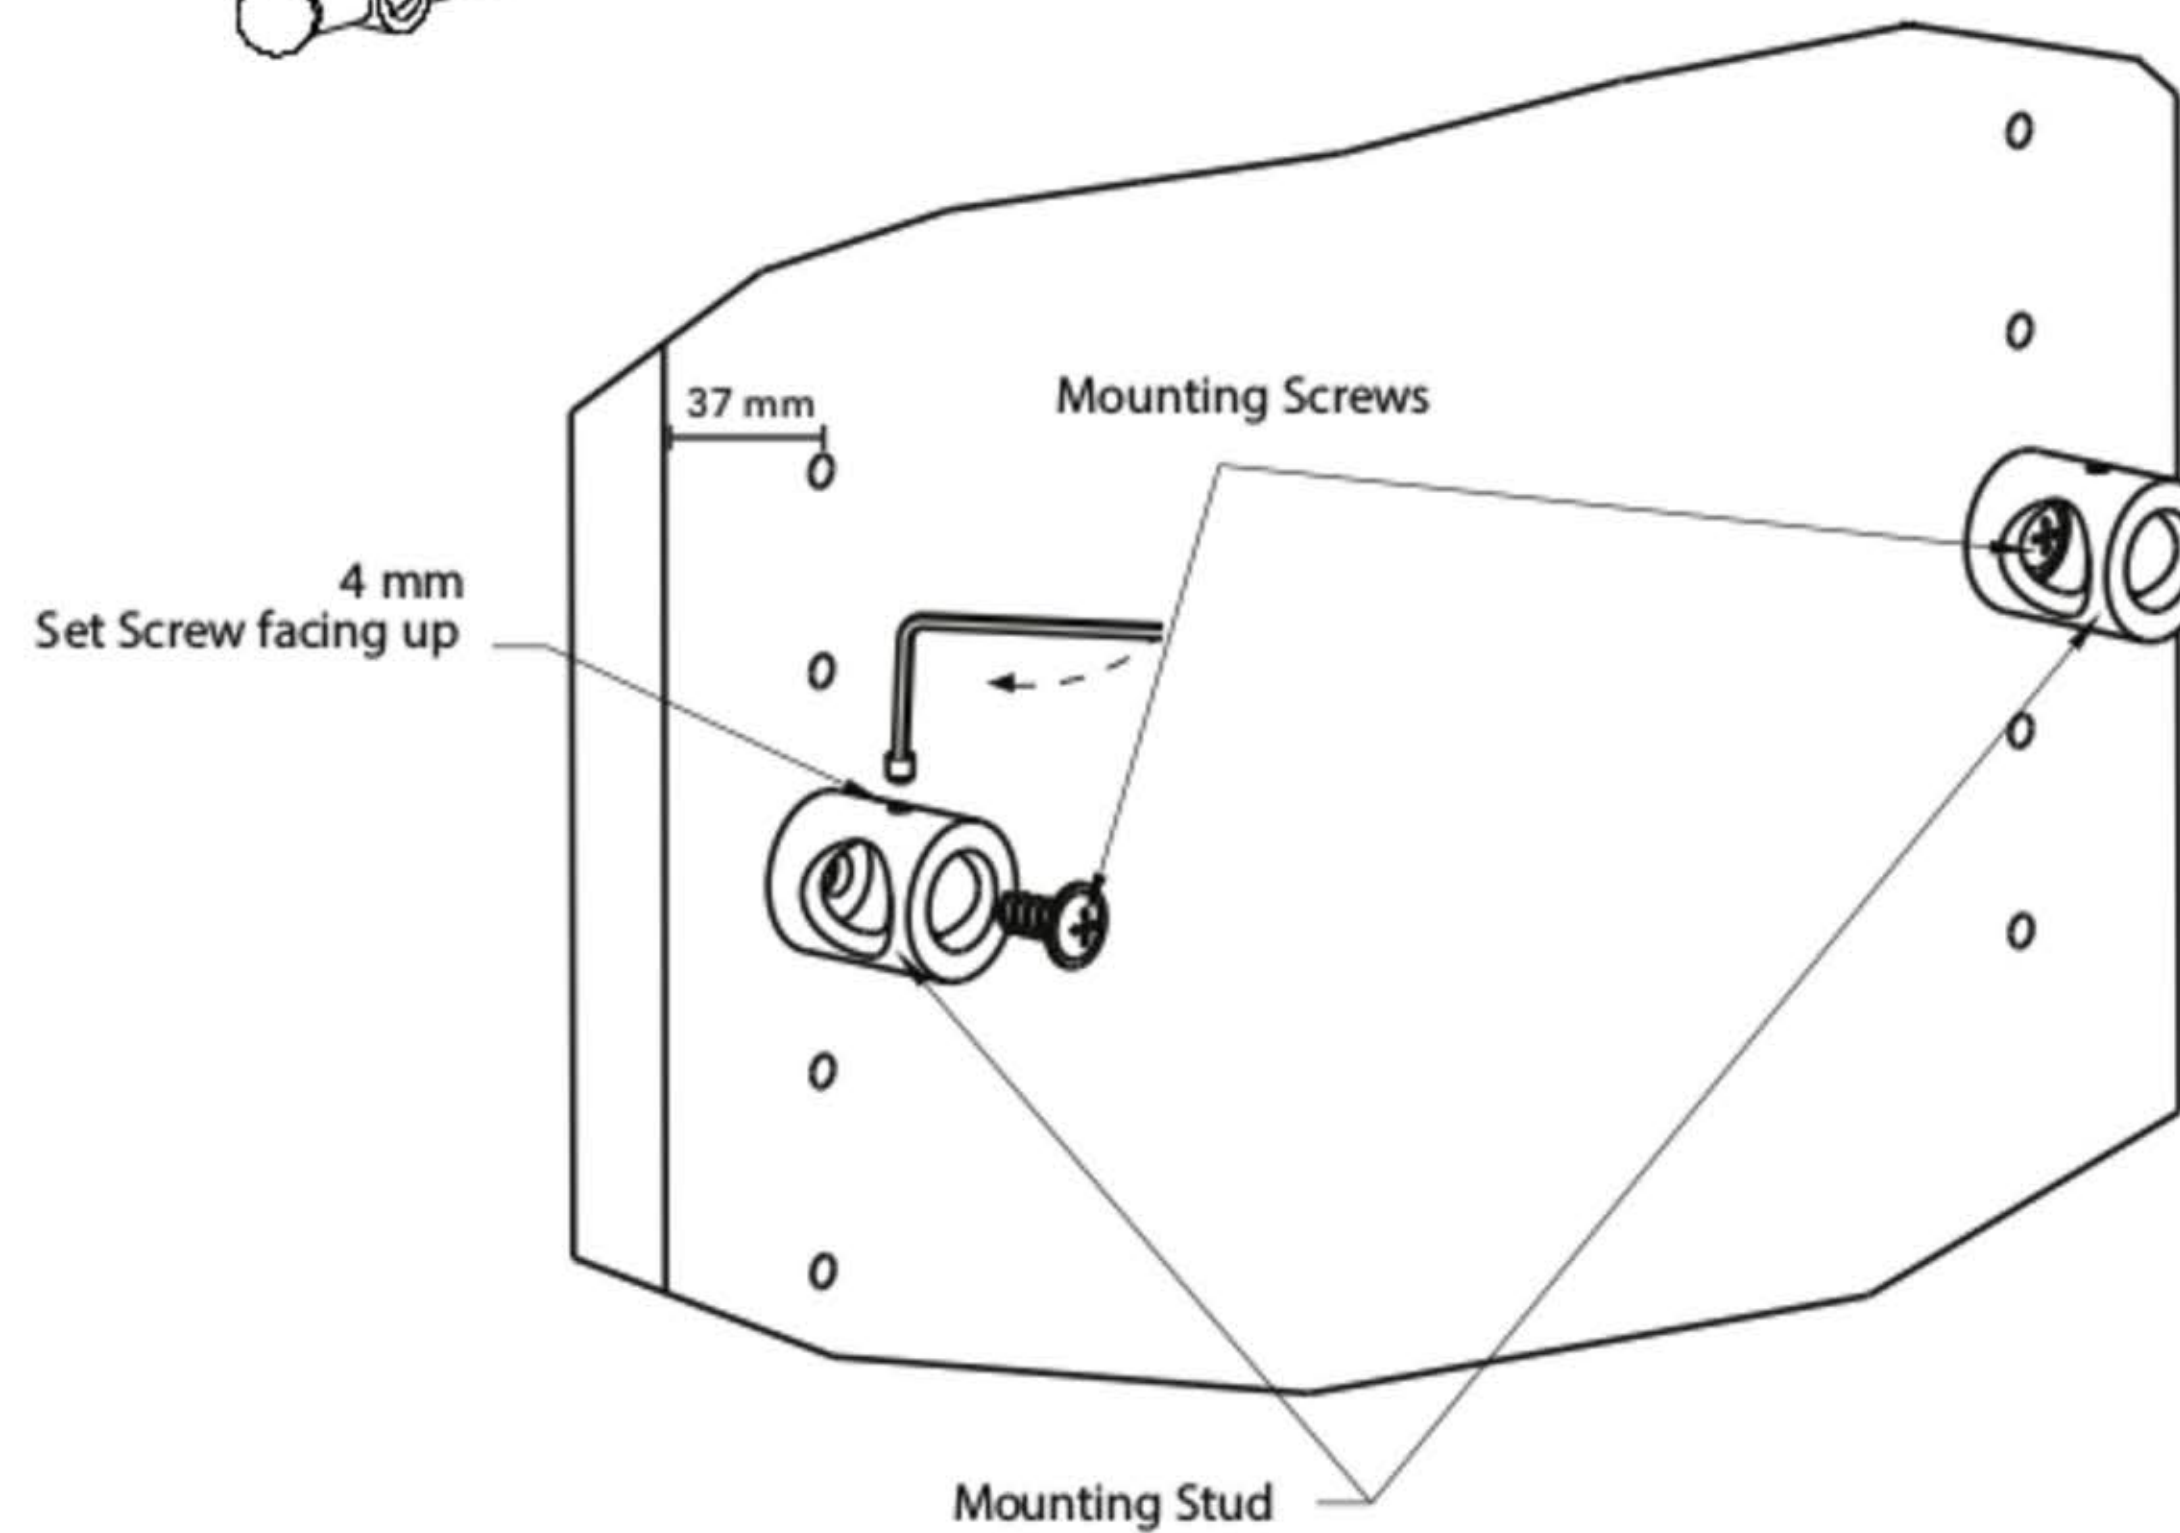

Clean with a damp cloth and wipe parts dry.

NOTE:

Wood screws can be used if closet does not utilize system holes.

Parts List

| No. | Description | Qty |
|-----|-----------------|-----|
| A | Carriage | 1 |
| B | Mounting Studs | 2 |
| C | Allen Wrench | 1 |
| D | Mounting Screws | 2 |
| E | Wood Screws | 2 |

These units can be unassembled and flipped, see back for details.