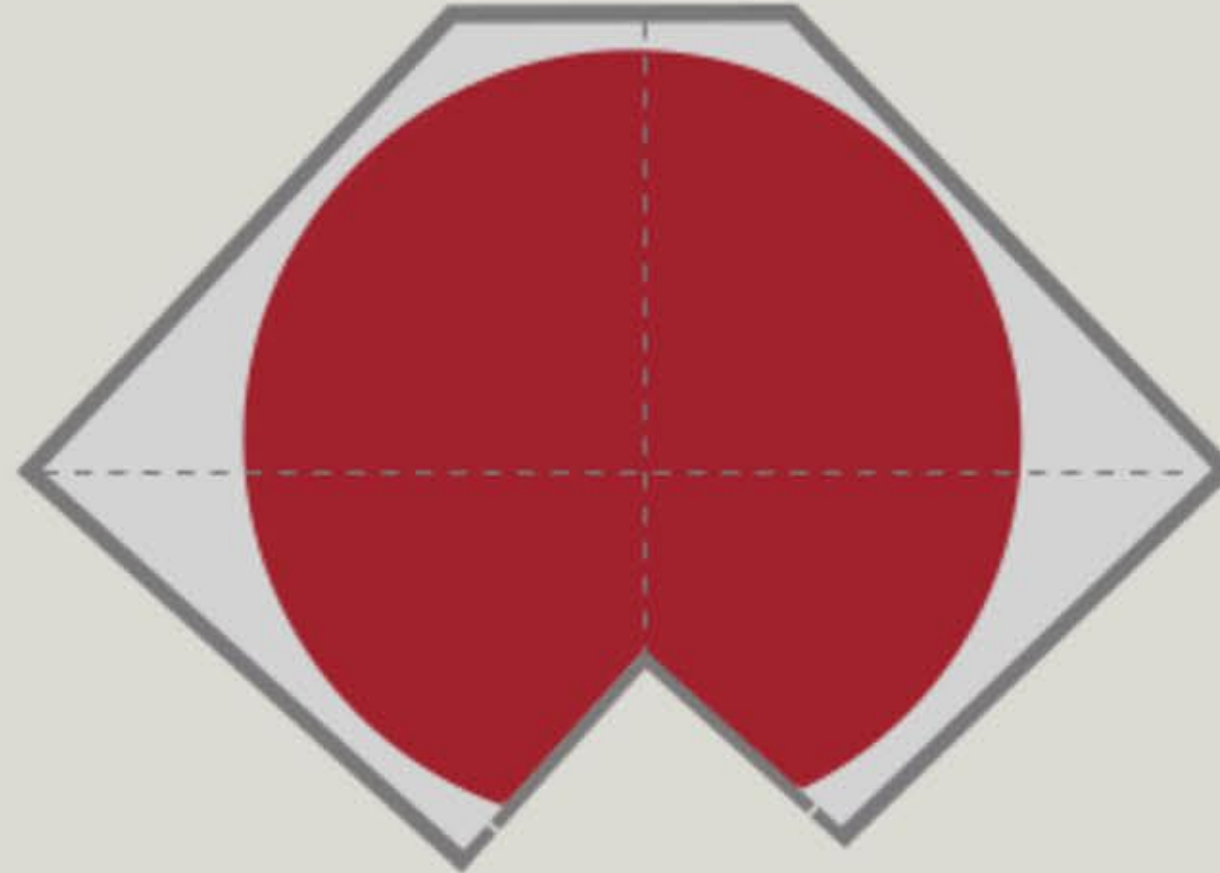

BASE CABINET

ARE YOU CHOOSING THE CORRECT LAZY SUSAN?

MAKE SURE TO CORRECTLY MEASURE YOUR CABINET (INSIDE DIMENSIONS)

BASE CABINET STYLE (PIE CUT Only)

MUST BE ATTACHED TO DOORS

Pie Cut

Please be sure you are choosing the correct product. Base cabinets come in many different widths and heights. Please see installation instructions for more details on proper measuring.