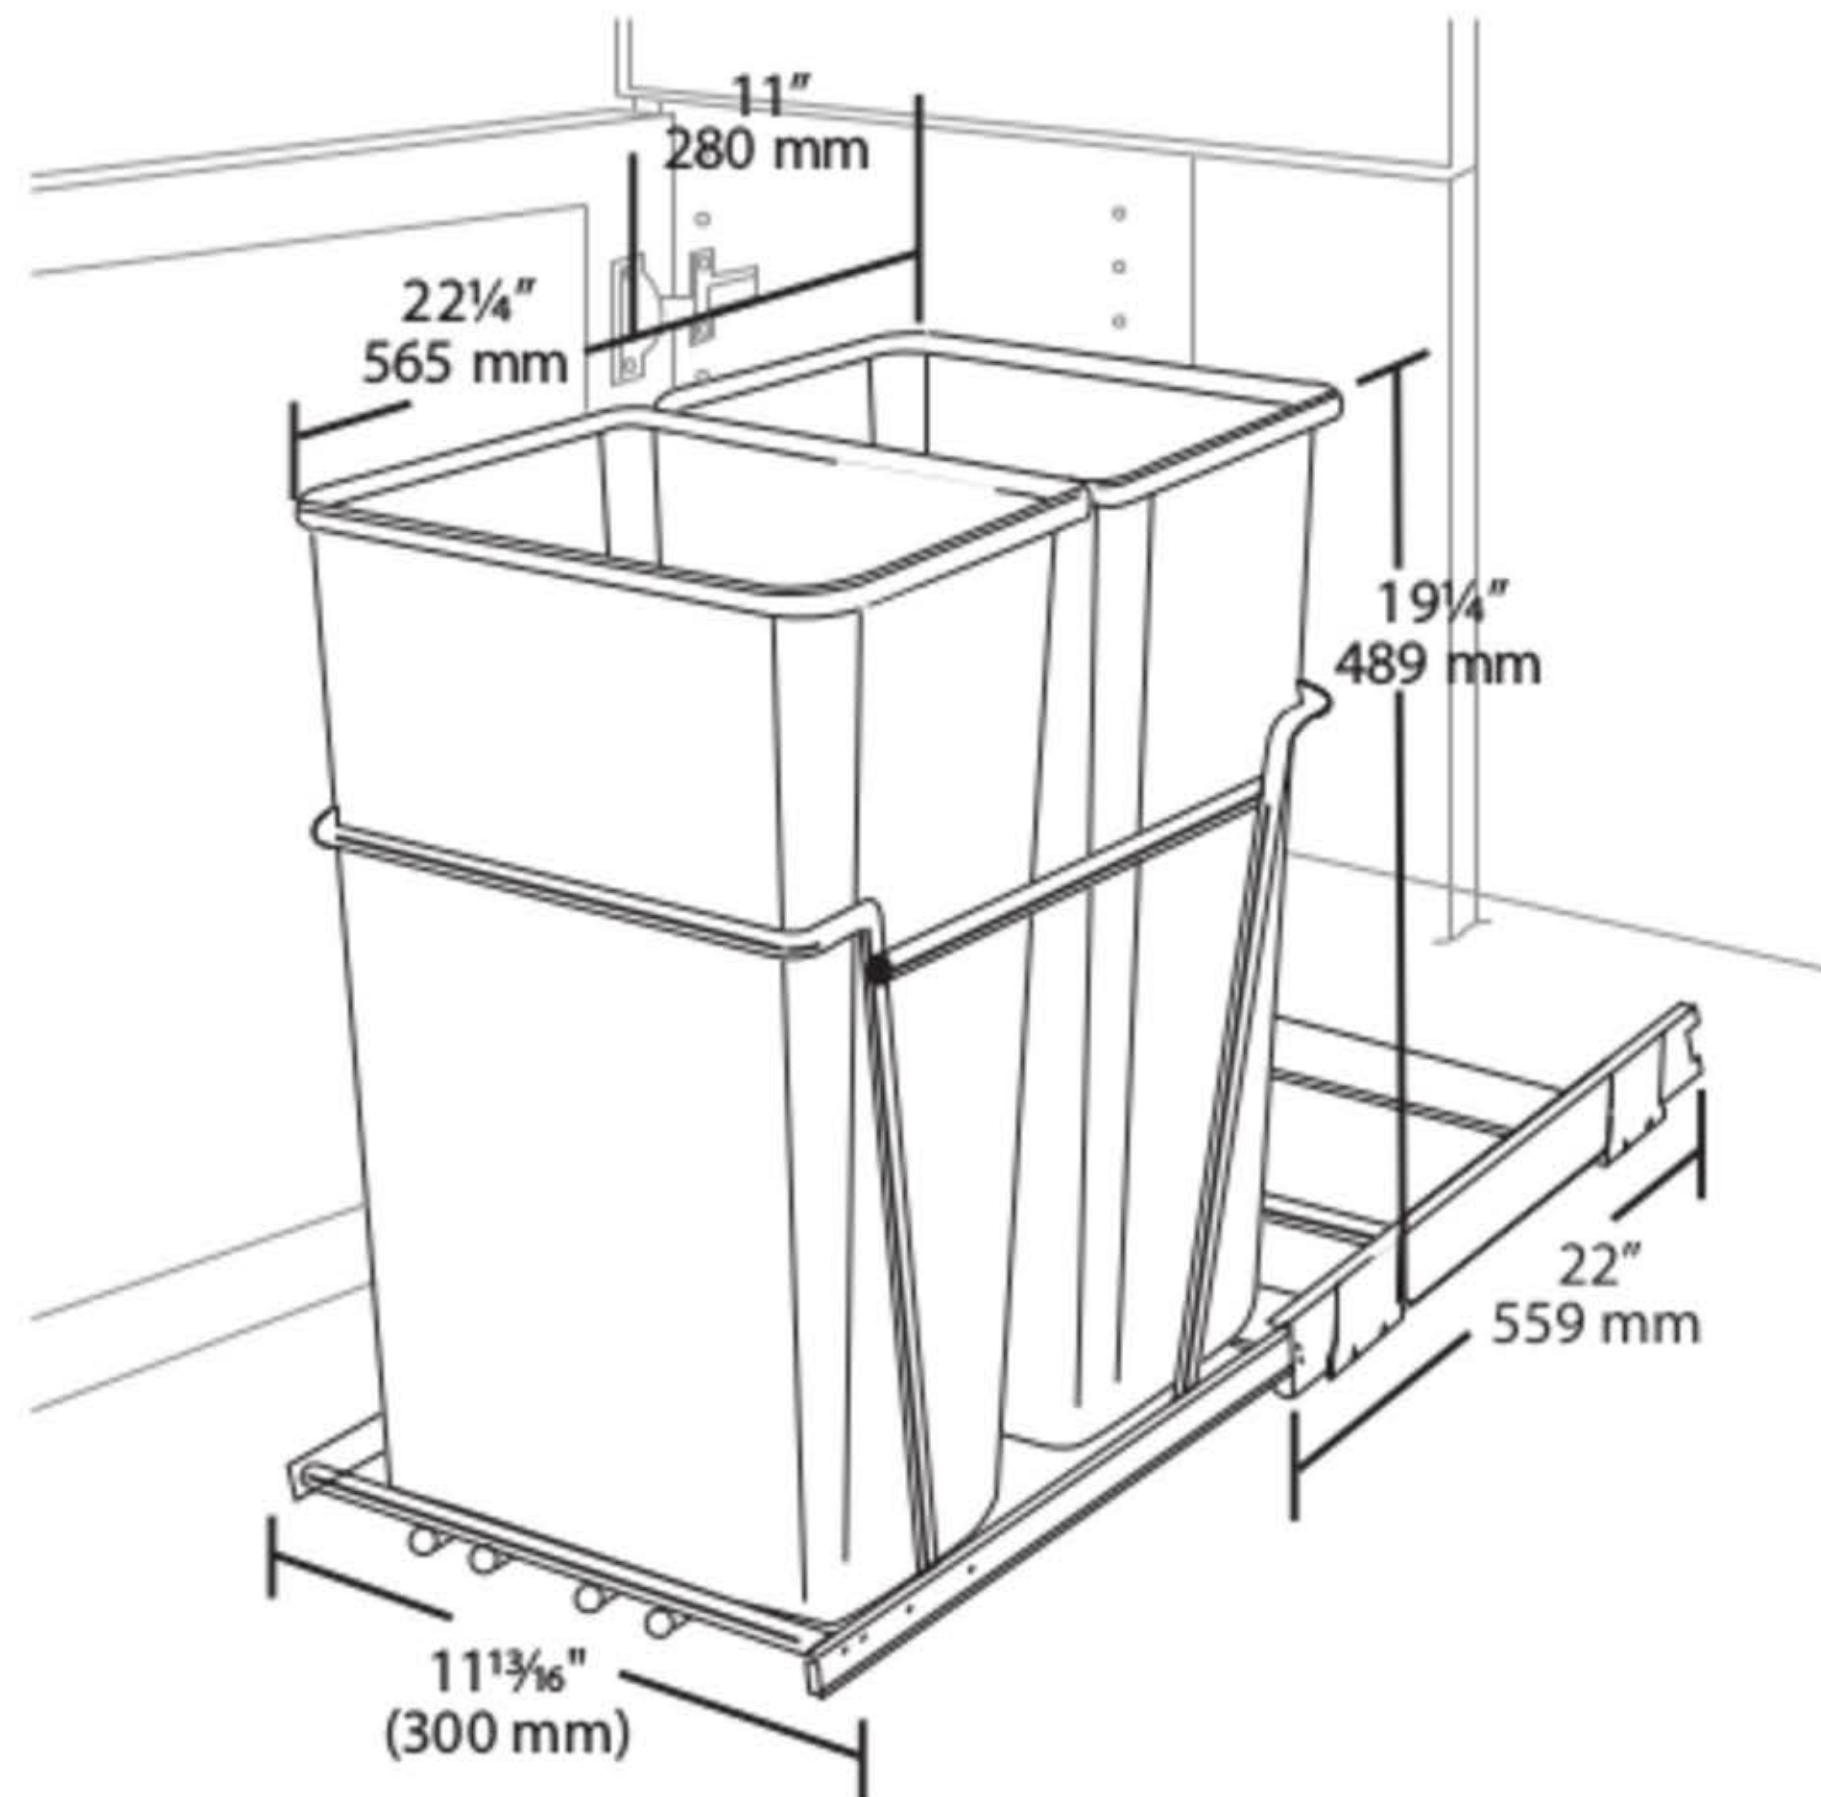

# RV-PB Series

# Double Pullout Waste Containers

Double 27 QT.

Double 35 QT.