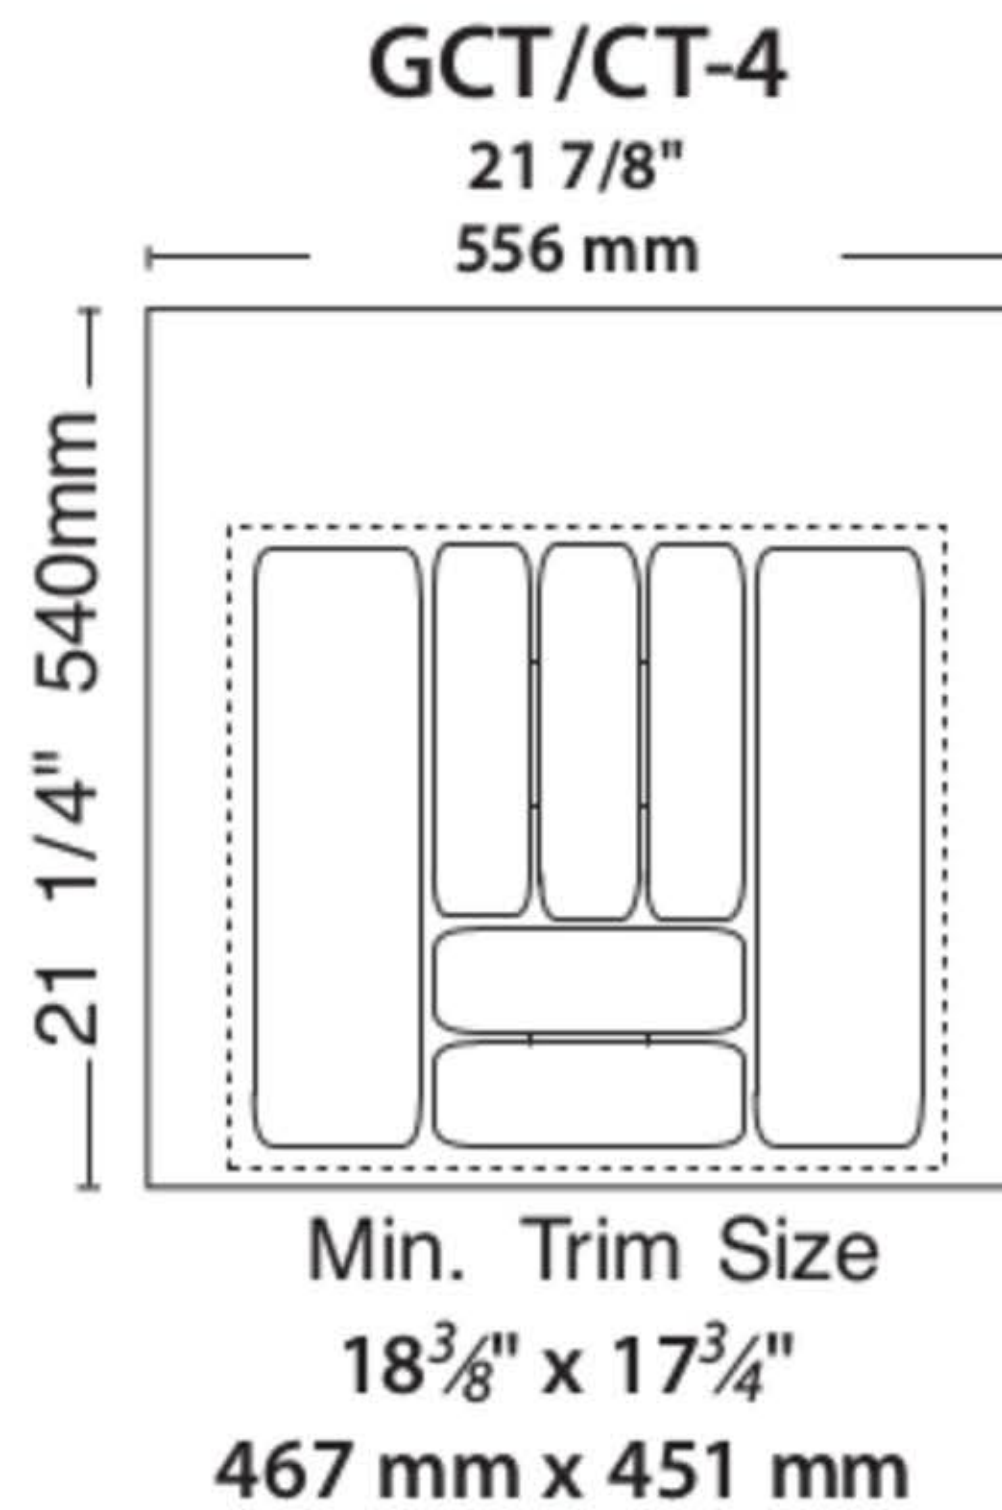

GCT/CT Series

Cutlery Trays

NOTE: ALL CUTLERY AND
UTILITY TRAYS ARE NOW
2 3/8" (61 mm) HIGH.