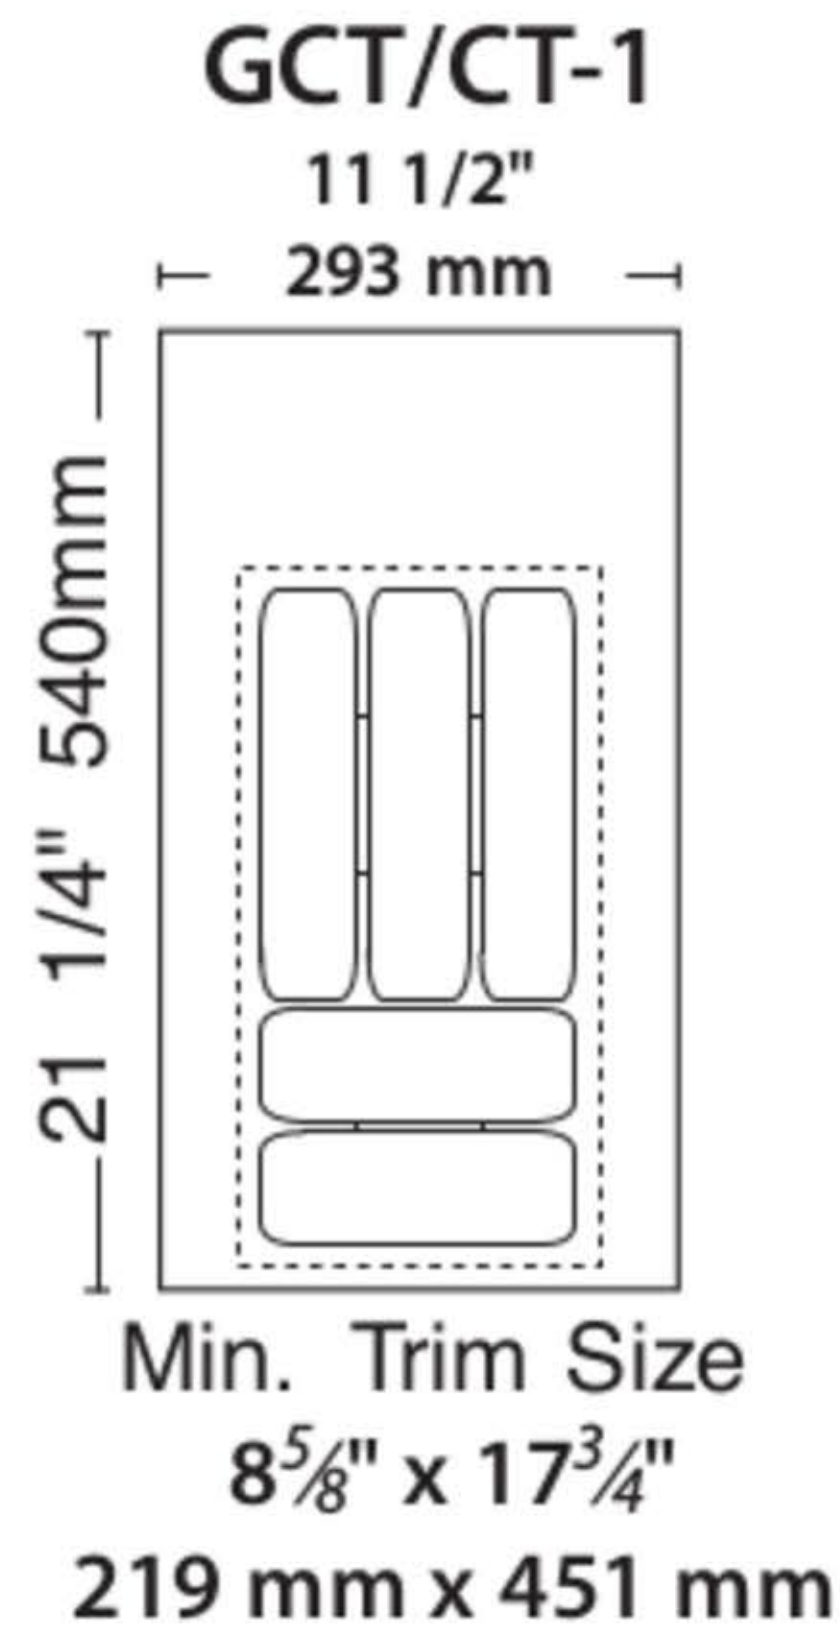

GCT/CT Series

Cutlery Trays

NOTE: ALL CUTLERY AND
UTILITY TRAYS ARE NOW
2 3/8" (61 mm) HIGH.