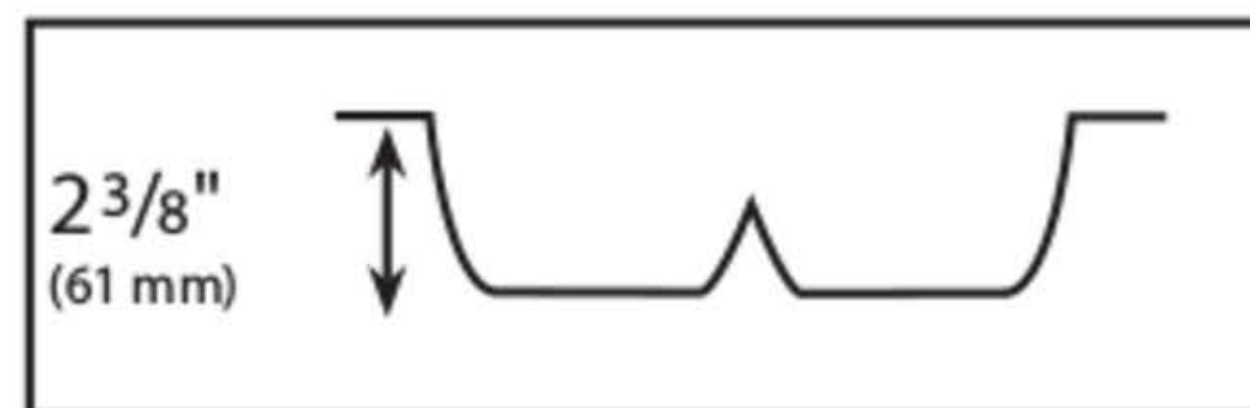

GCT/CT Series

Cutlery Trays

NOTE: ALL CUTLERY AND
UTILITY TRAYS ARE NOW
2 3/8" (61 mm) HIGH.