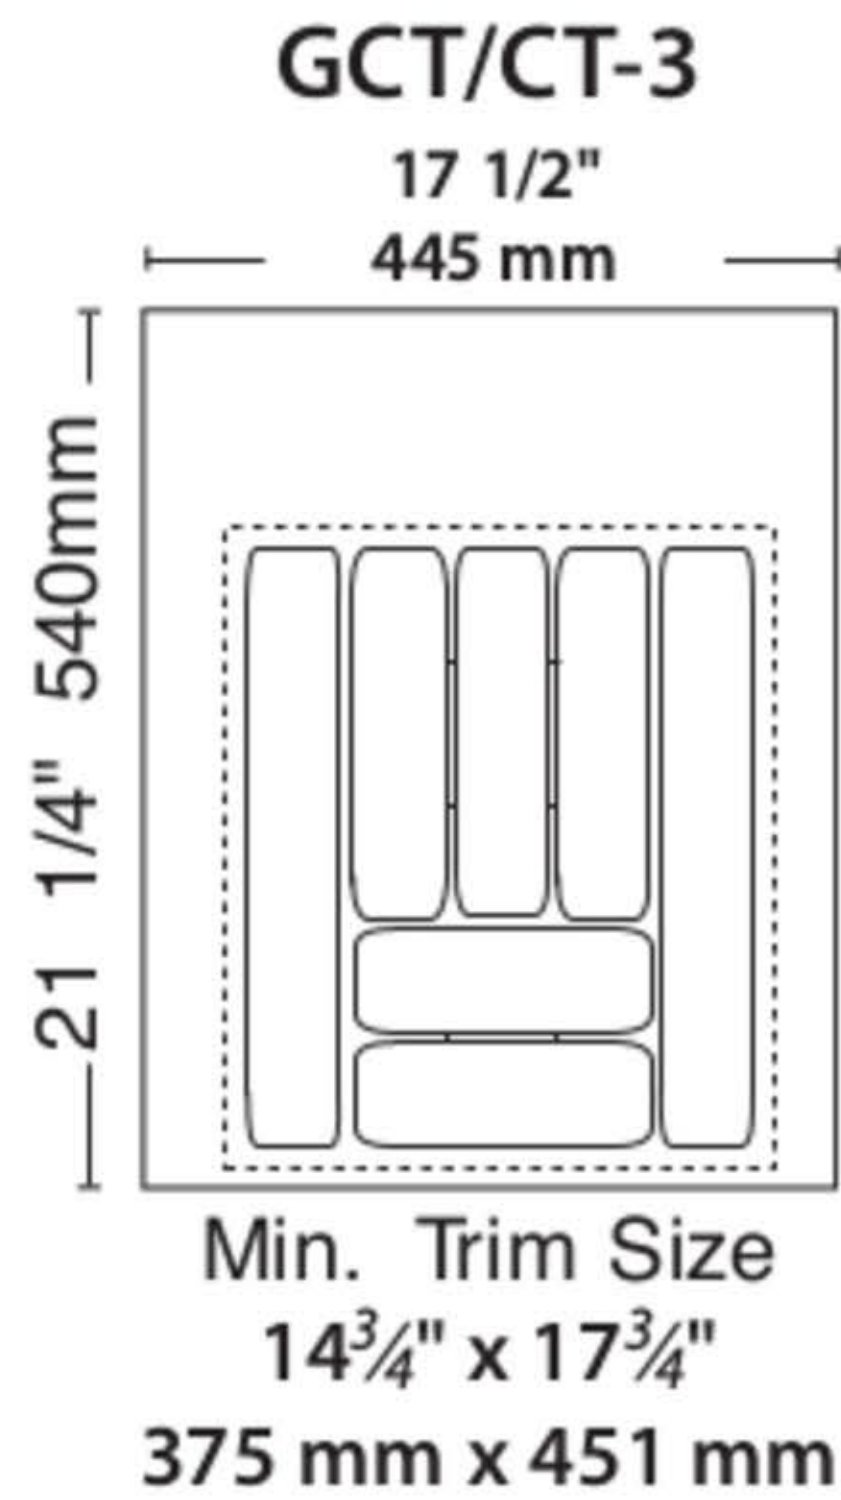

GCT/CT Series

Cutlery Trays

NOTE: ALL CUTLERY AND
UTILITY TRAYS ARE NOW
2 3/8" (61 mm) HIGH.