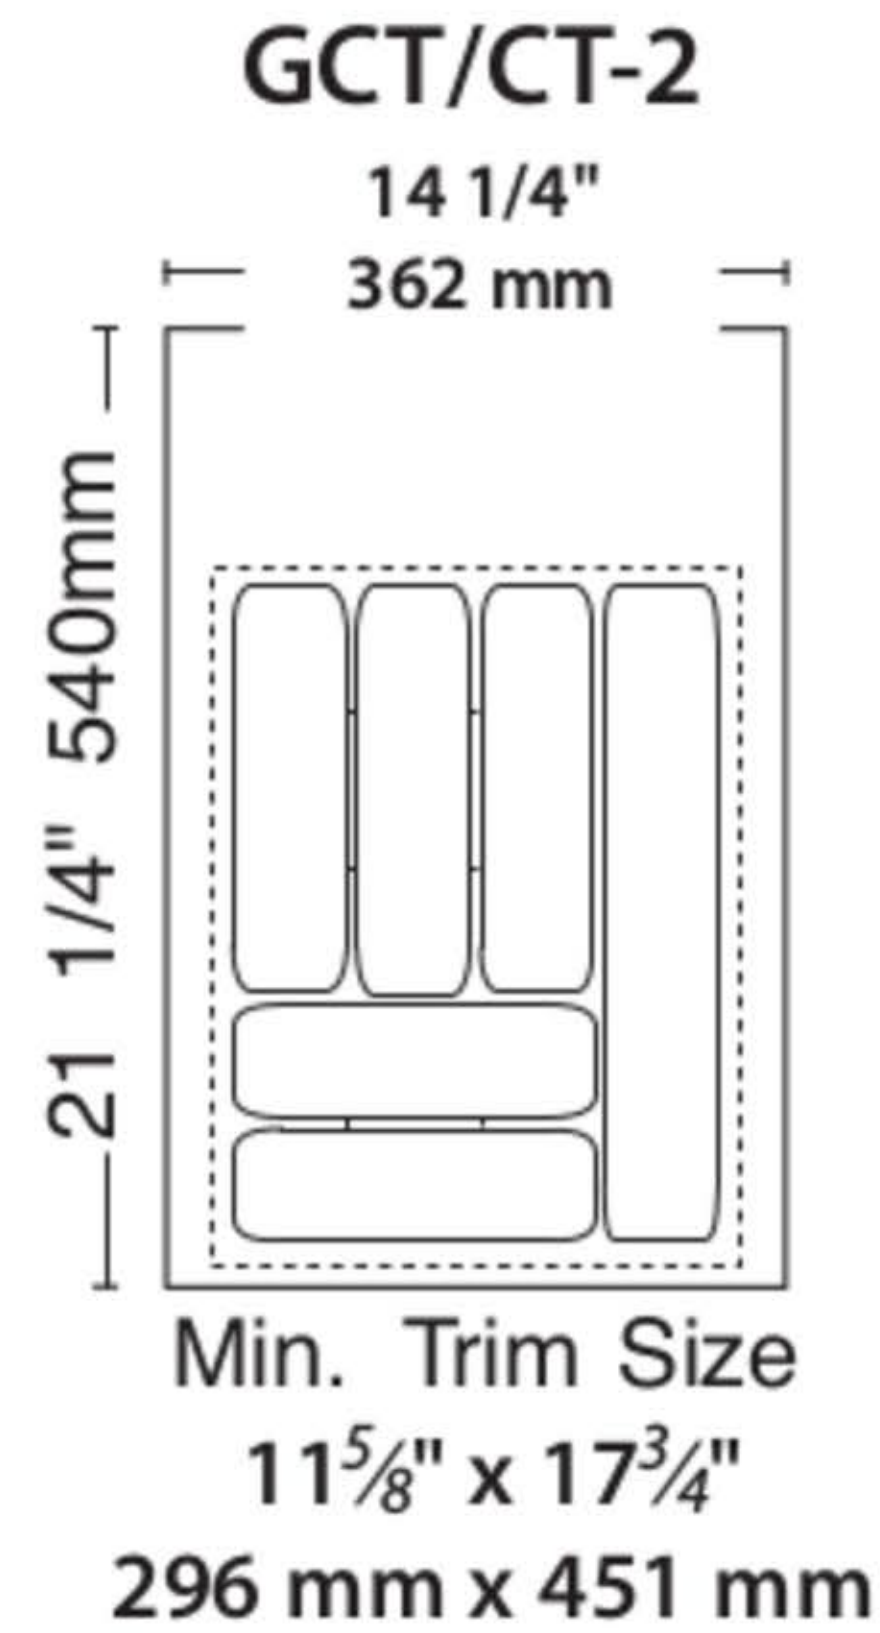

GCT/CT Series

Cutlery Trays

NOTE: ALL CUTLERY AND
UTILITY TRAYS ARE NOW
2 3/8" (61 mm) HIGH.