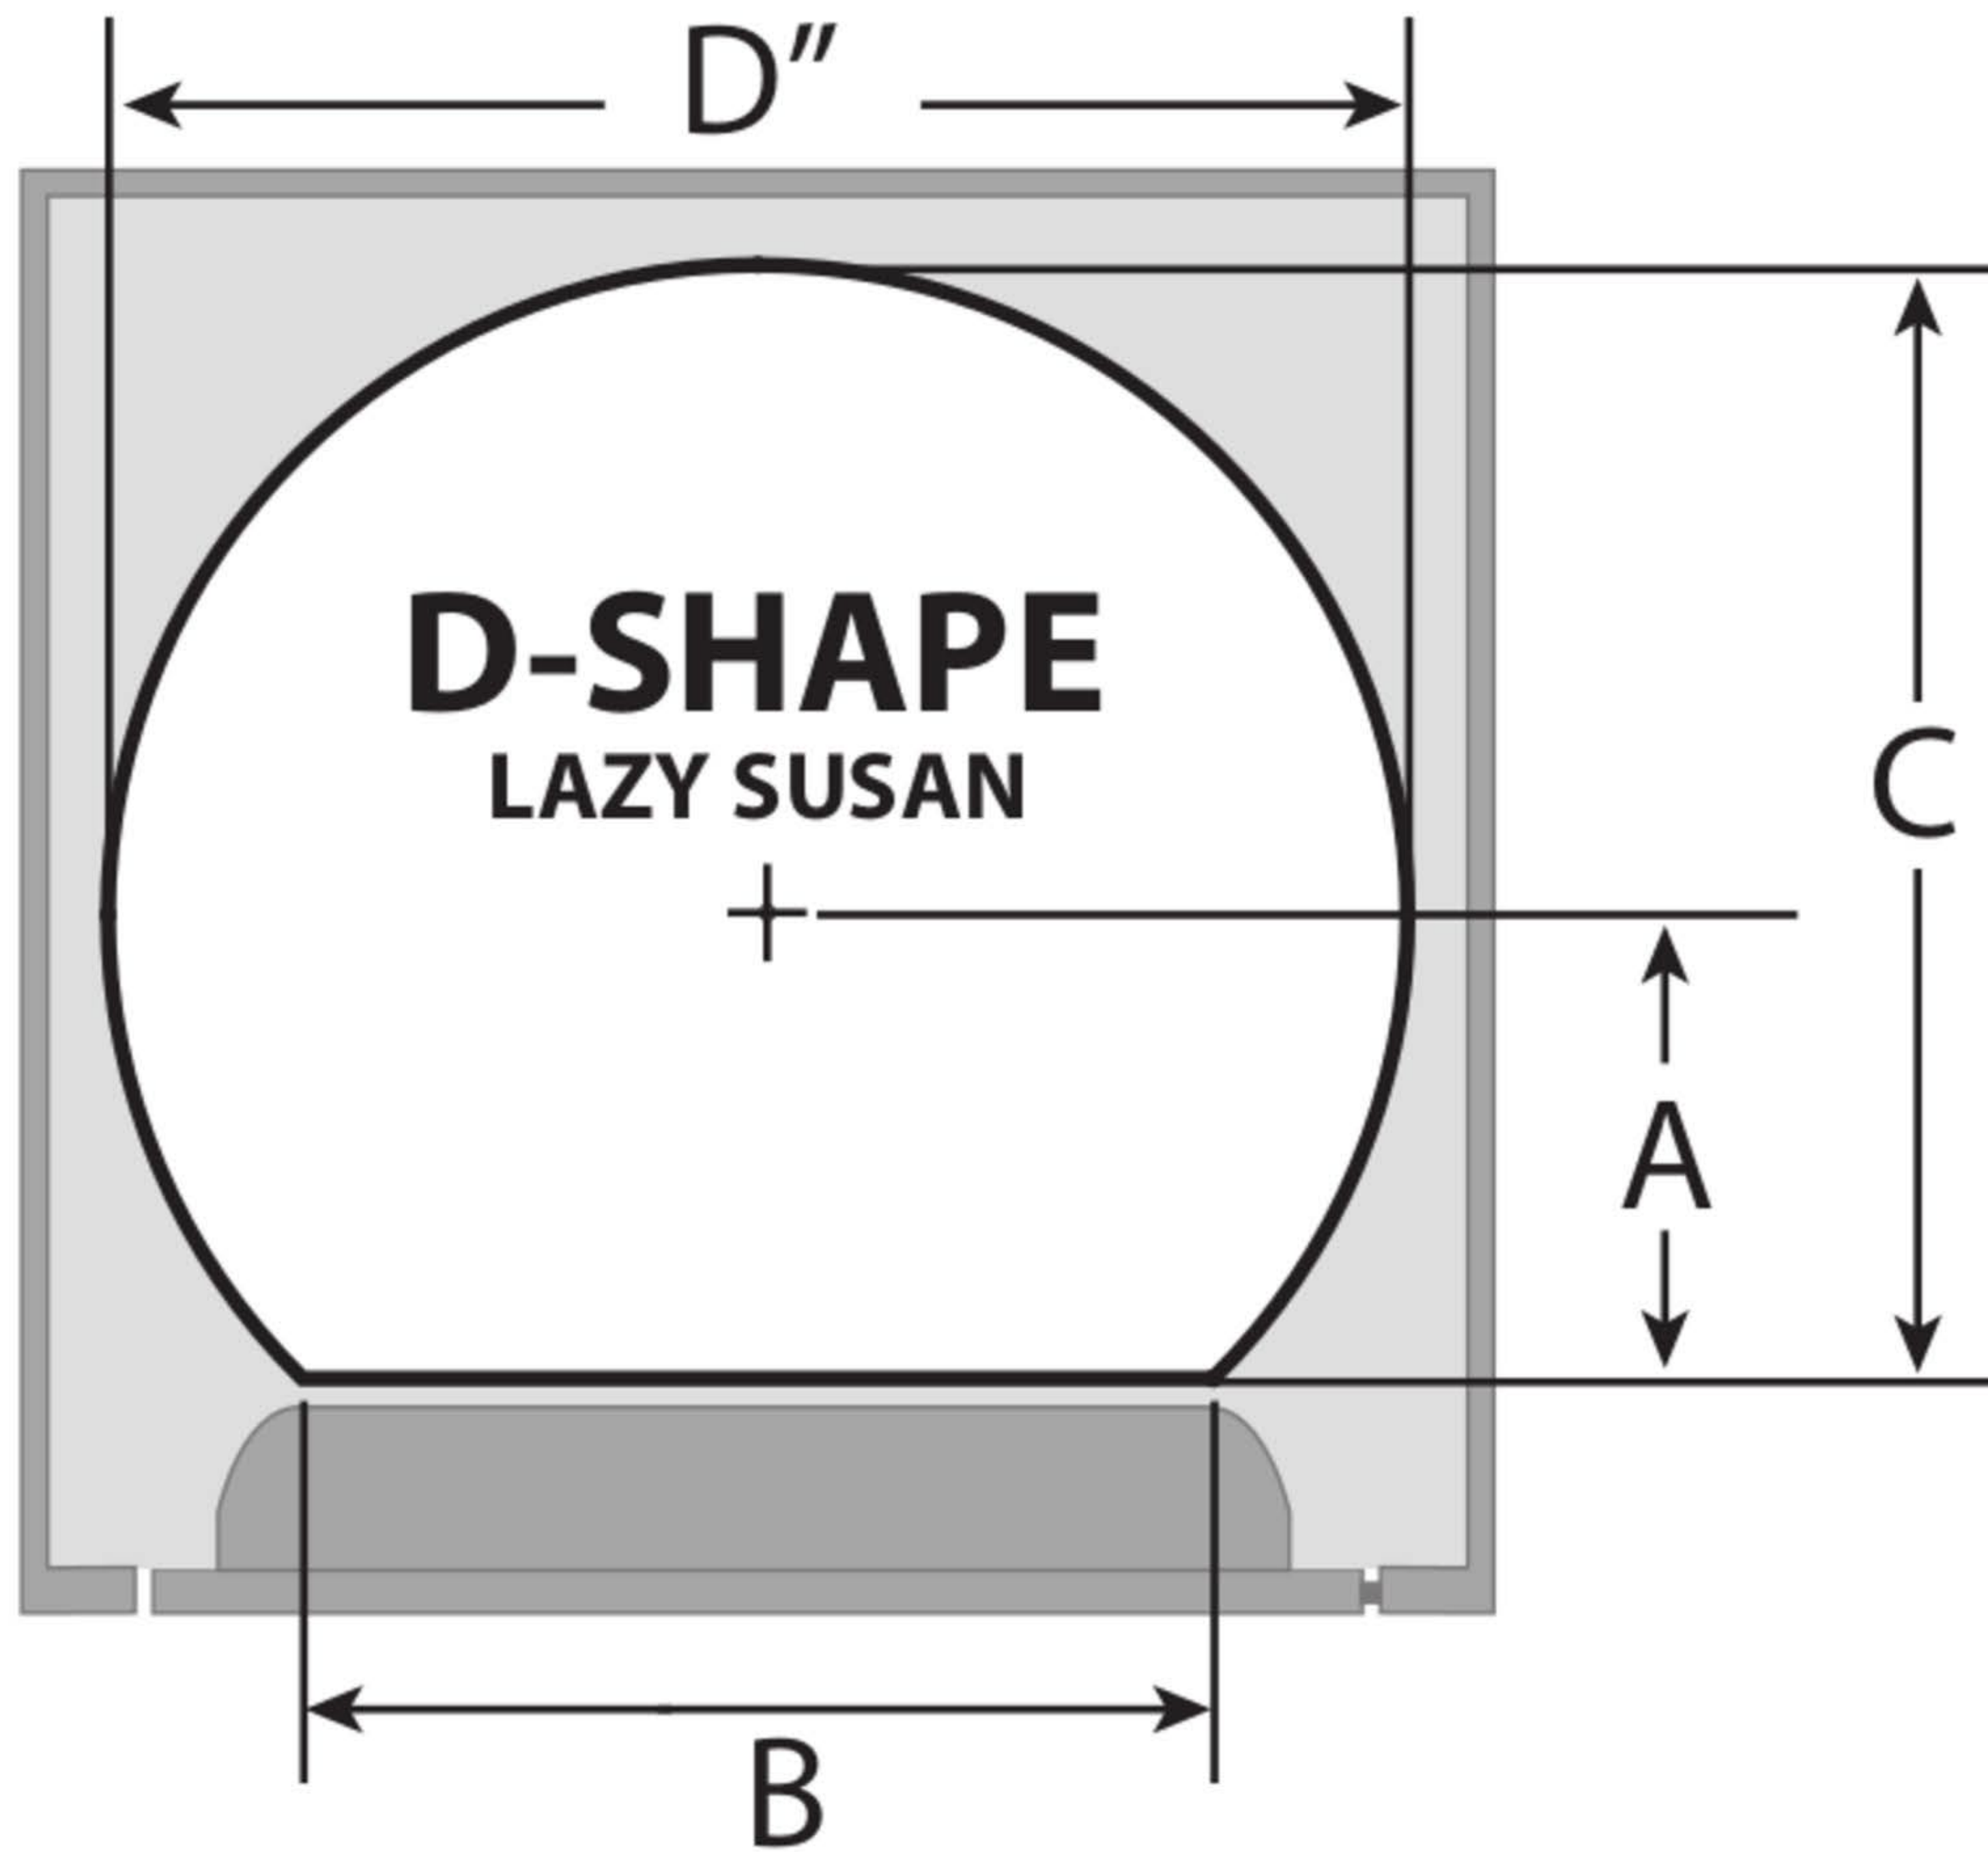

RAS Polymer

D-Shape  
Lazy Susan (pantry)

SHELF	MATERIAL	SERIES	A	B	C	D	SHAFT SYSTEM
20" D-SHAPE	POLYMER	7000	8 7/8	9 1/4	18 7/8	20	3/4" DEP.

DEP.=DEPENDENT ROTATING SYSTEM