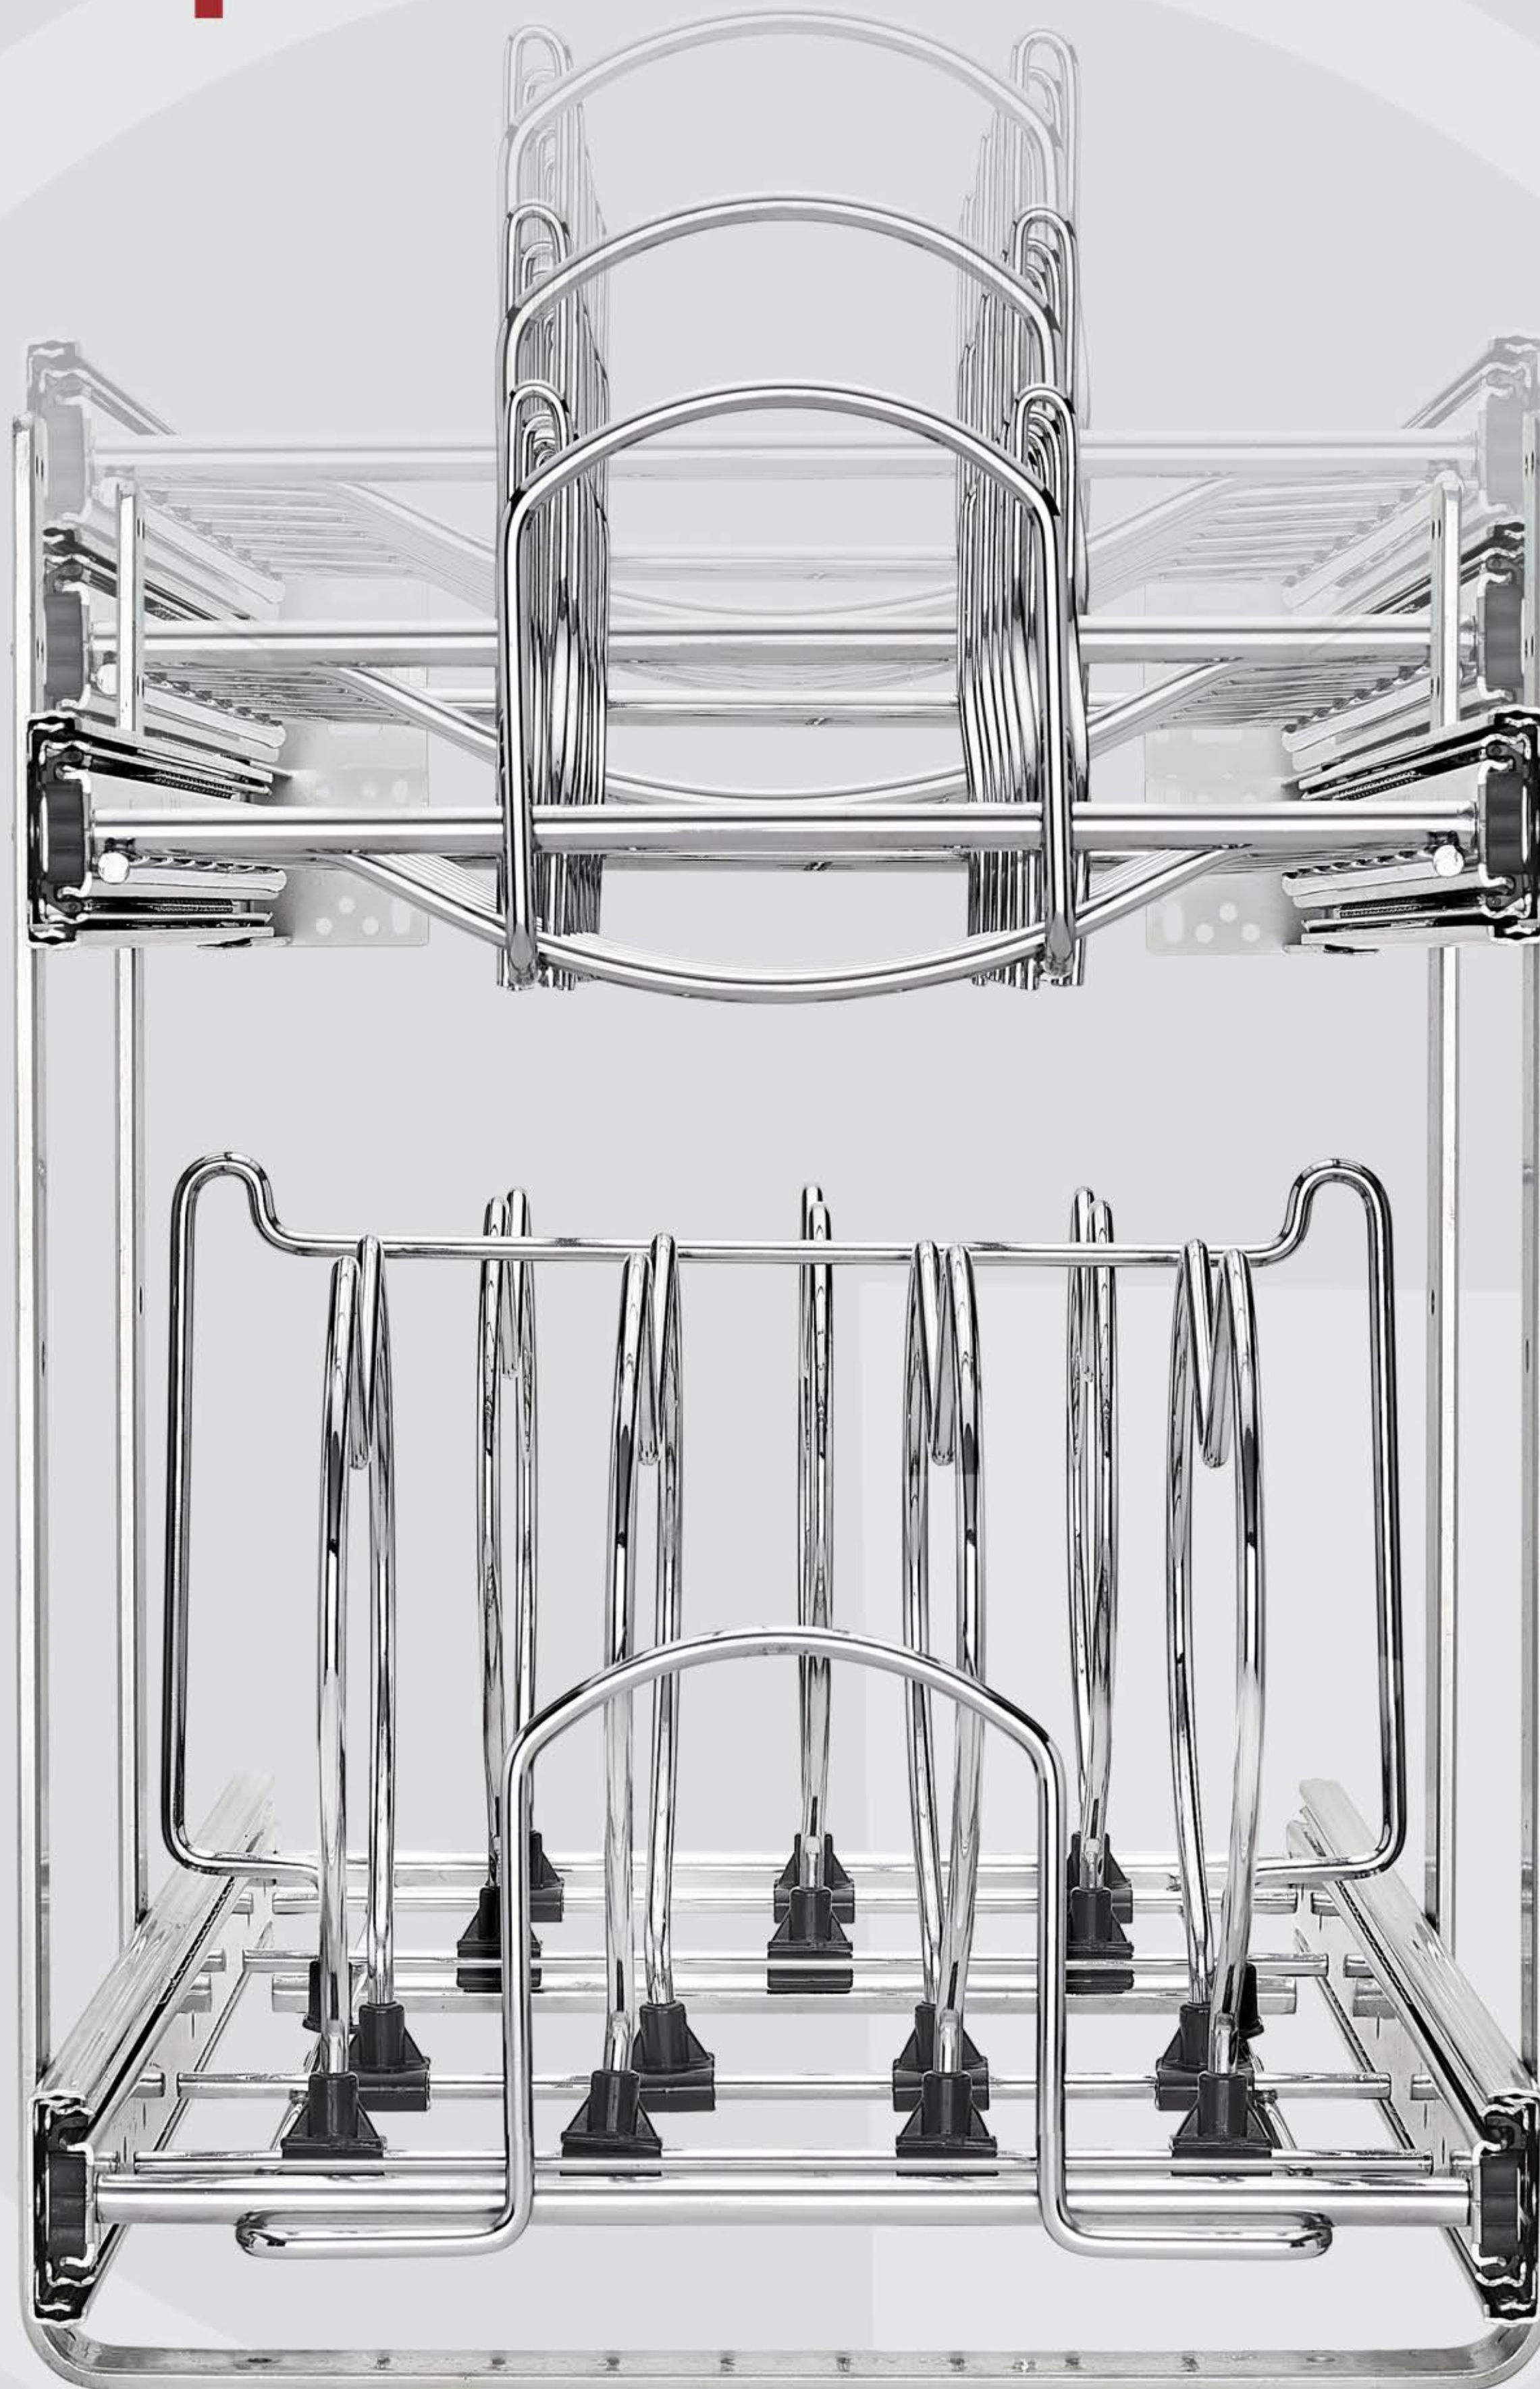

Specifications

Can be adjusted to
the following heights:

16-3/4" (425 mm)

17-1/2" (445 mm)

19" (483 mm)

11-1/2" (292 mm) Minimum
cabinet opening

11-3/4" (299 mm) Overall
product width