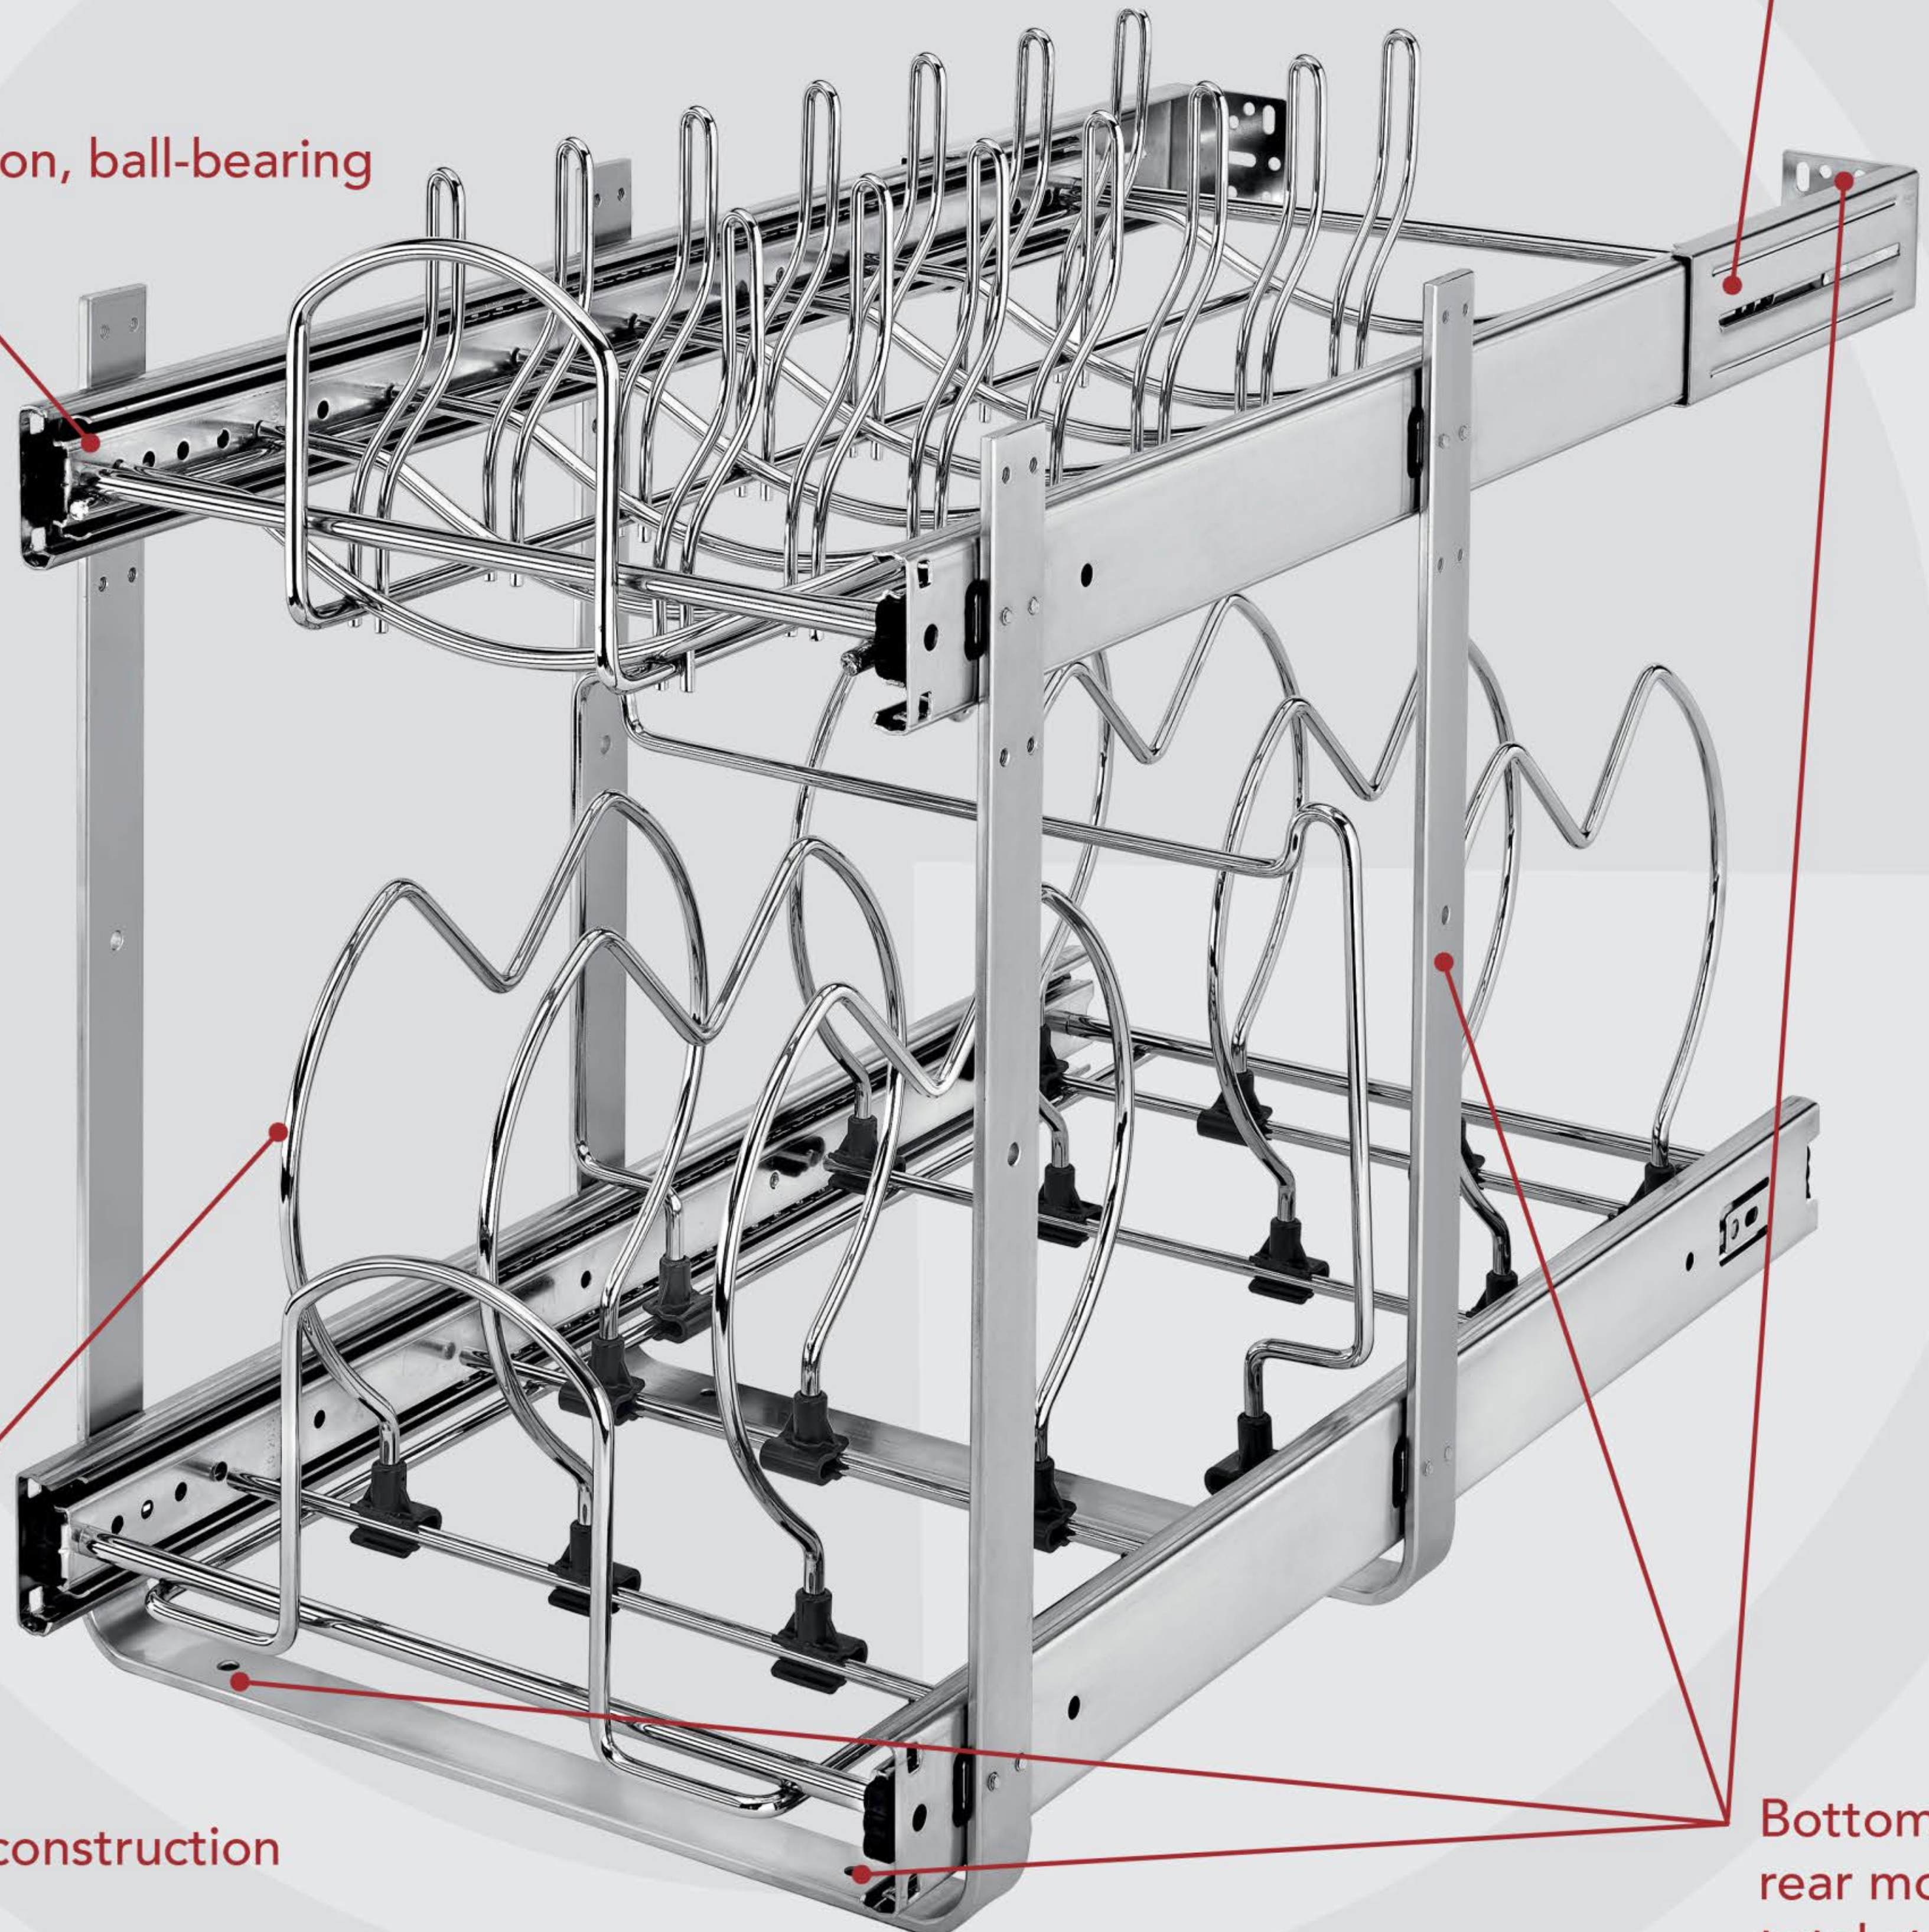

Features

Extension bracket for up to 24" depth

100 lb. Full-extension, ball-bearing slide system

Heavy-duty wire construction

Bottom, side and rear mounting for total stability