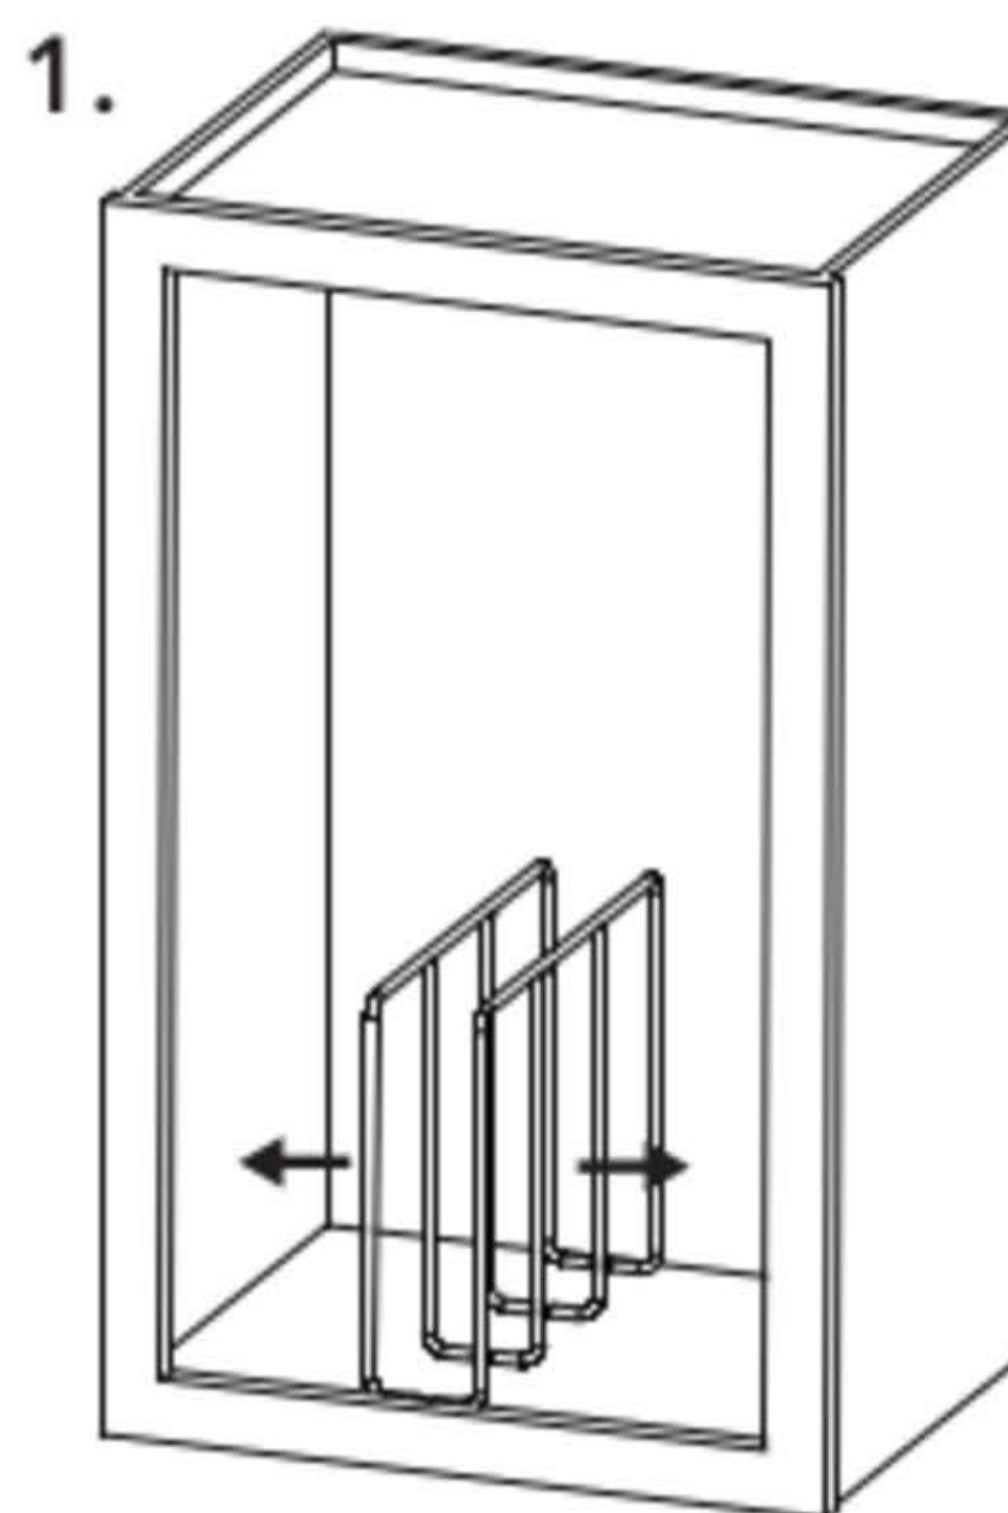

PARTS LIST: