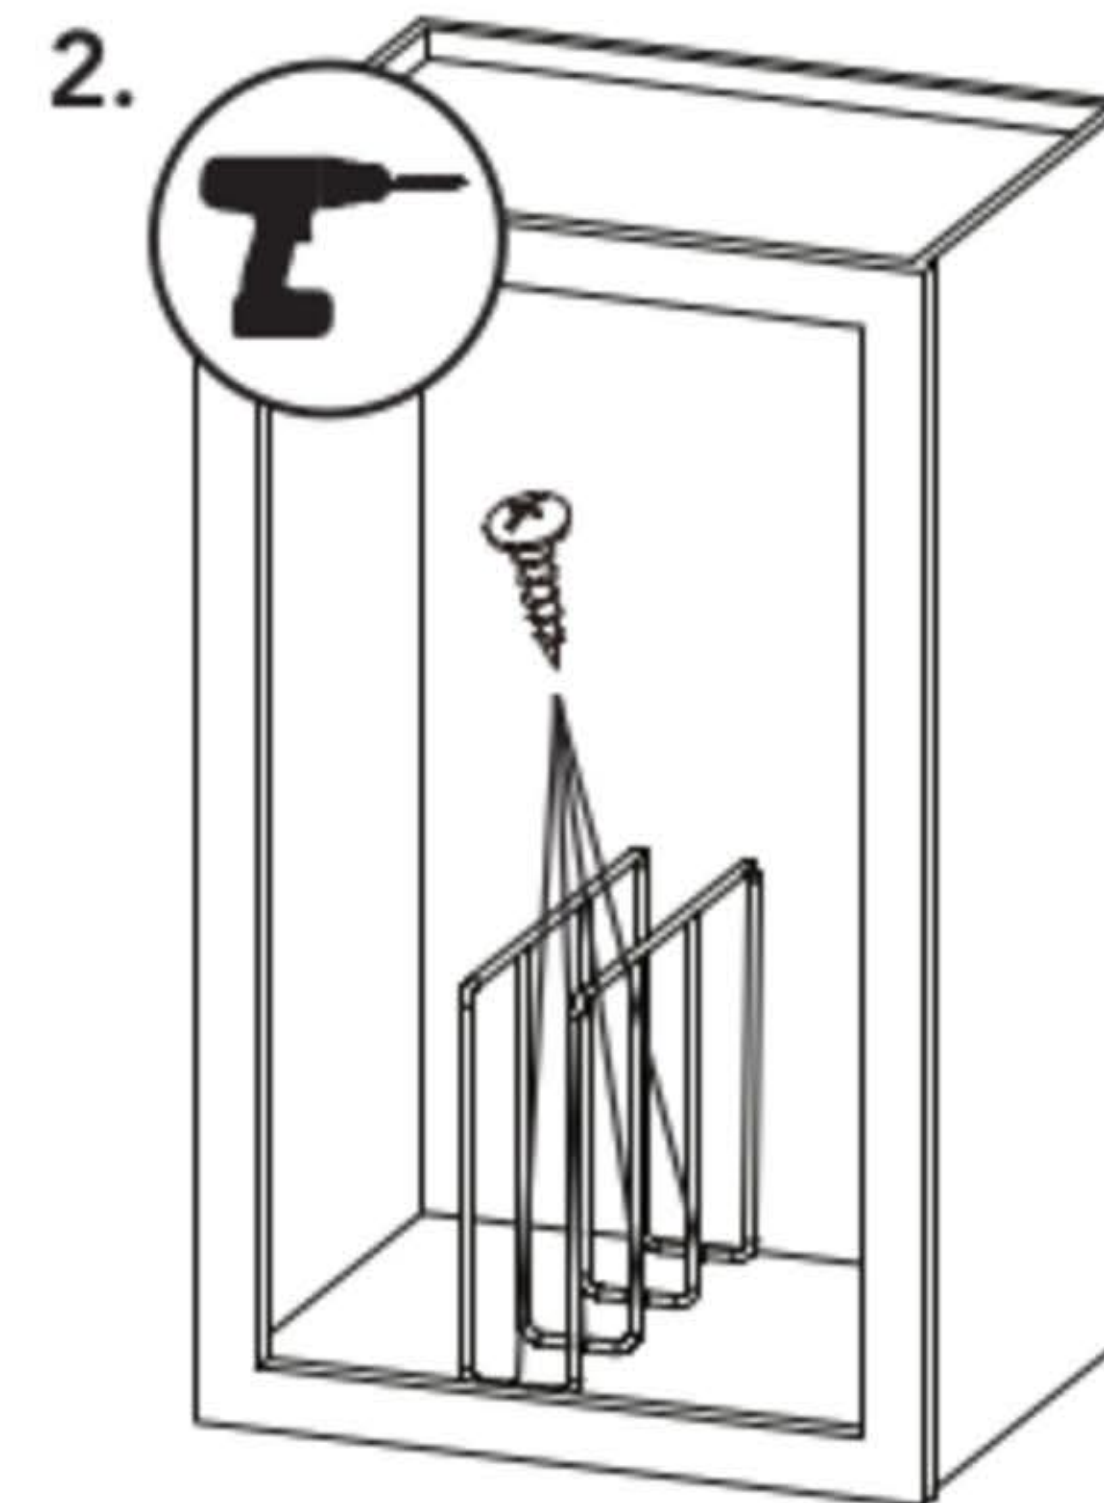

PARTS LIST: