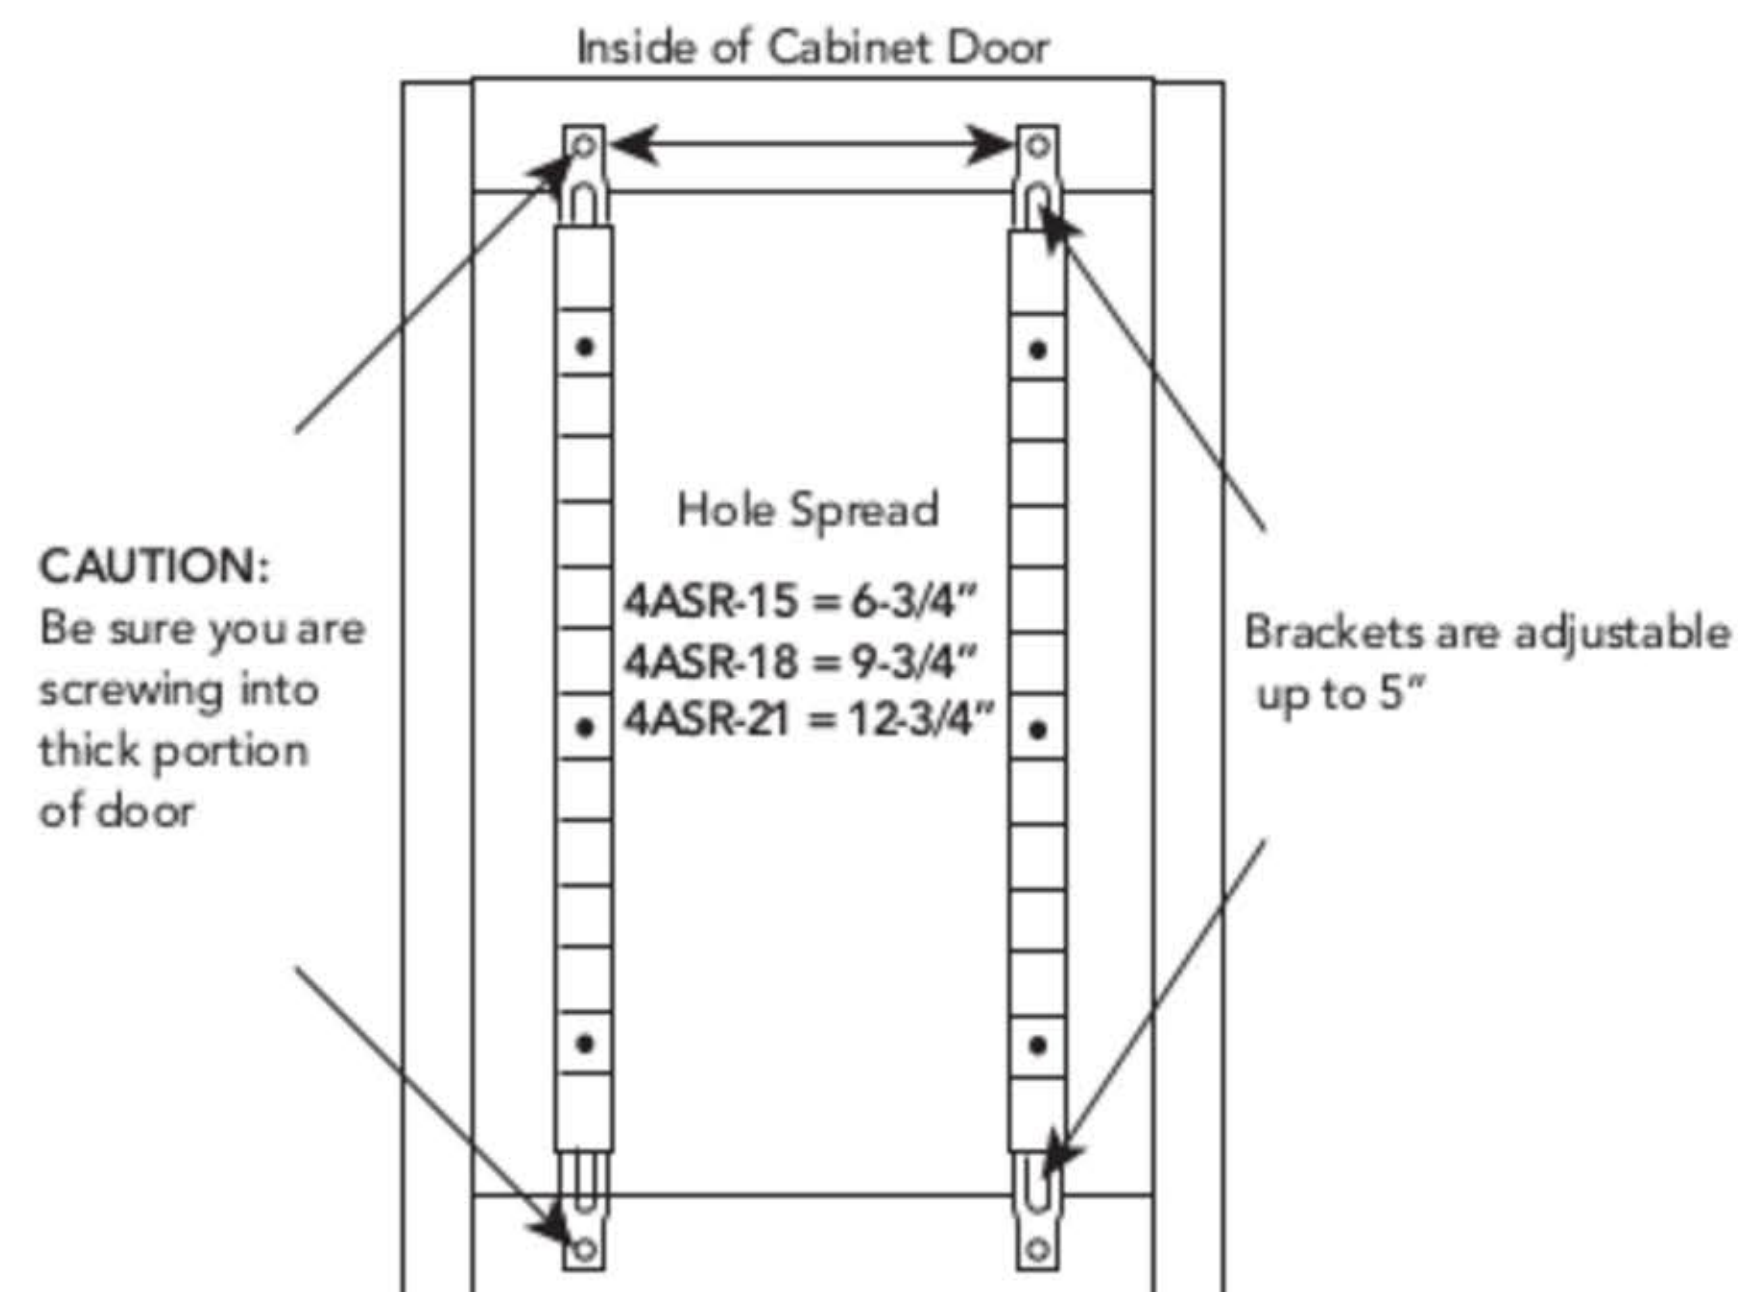

CARE AND MAINTENANCE:

Clean with a damp cloth and wipe parts dry.