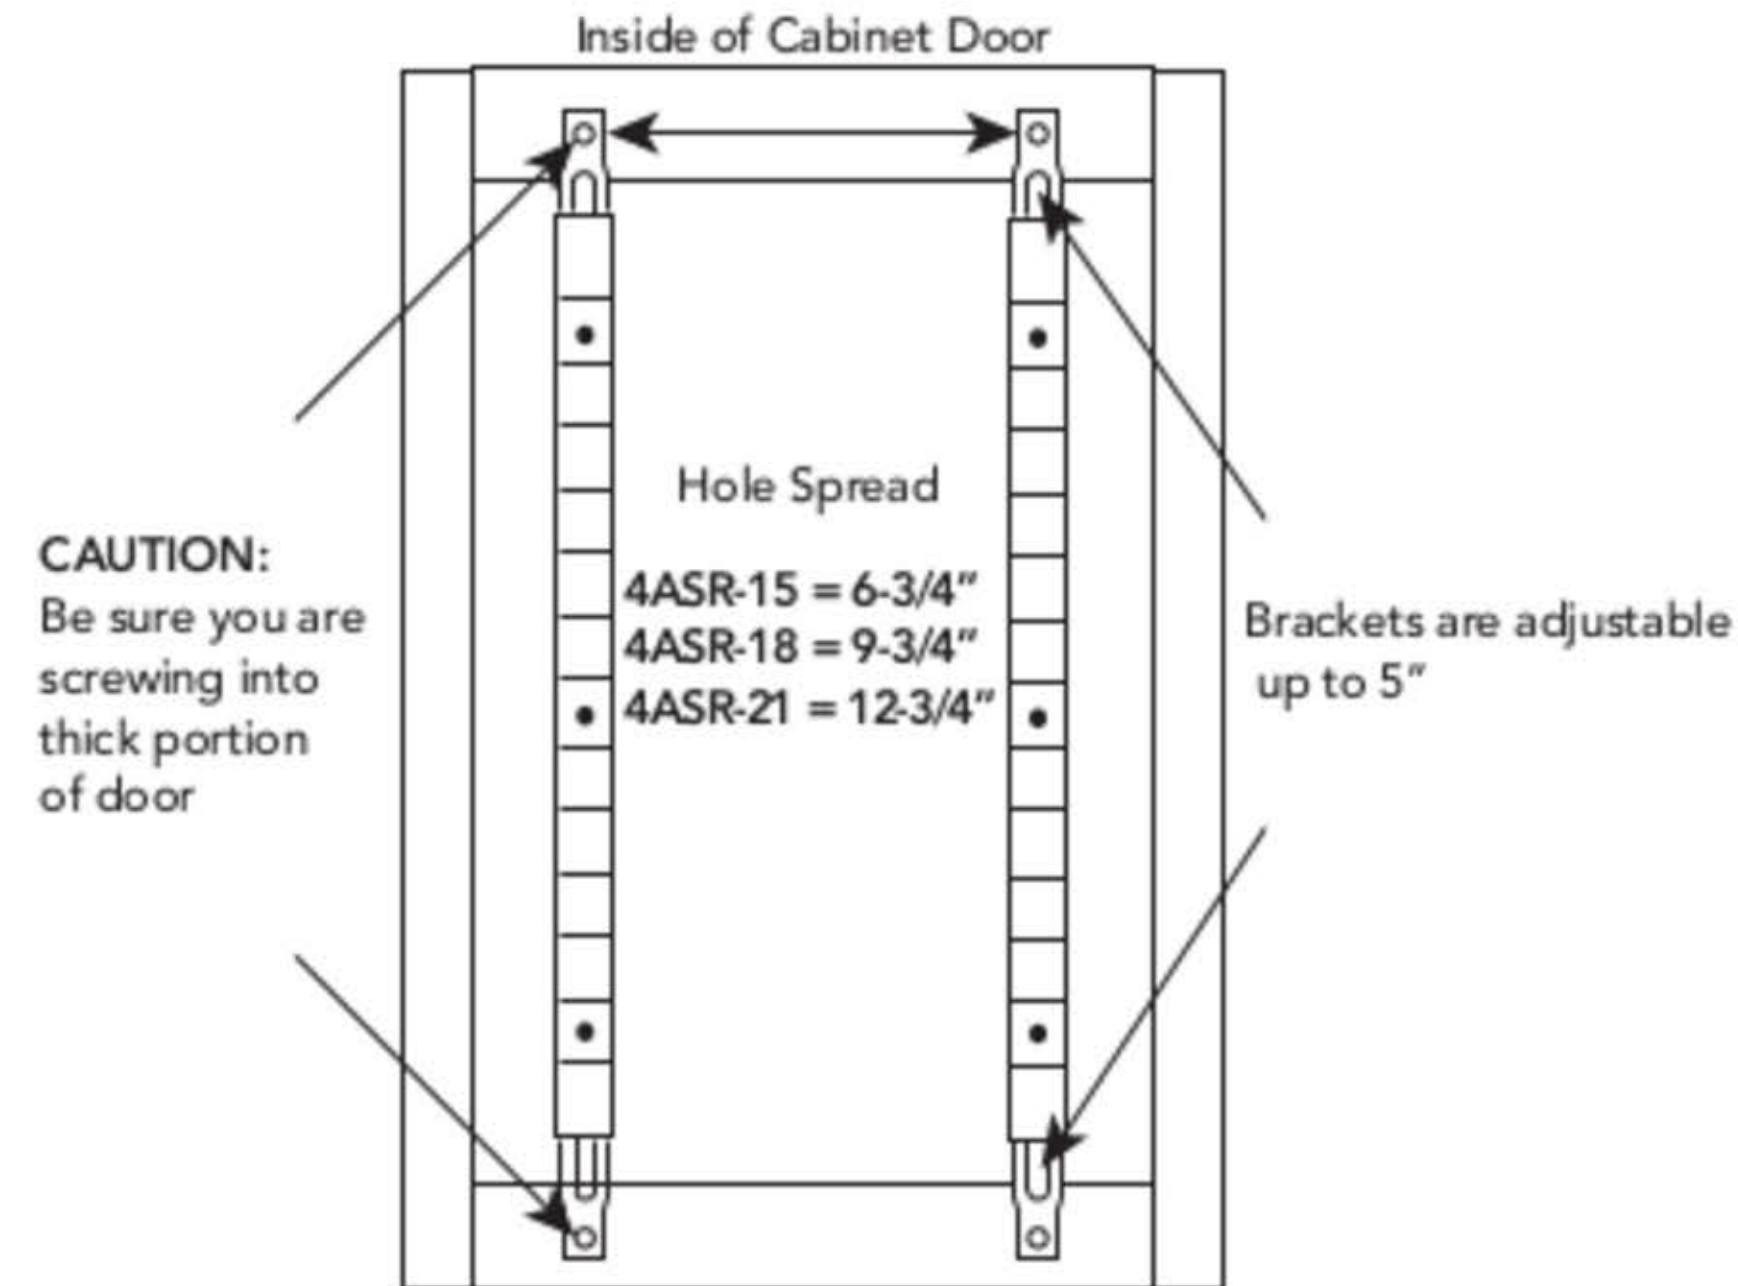

CARE AND MAINTENANCE:

Clean with a damp cloth and wipe parts dry.

I-4ASR-0119