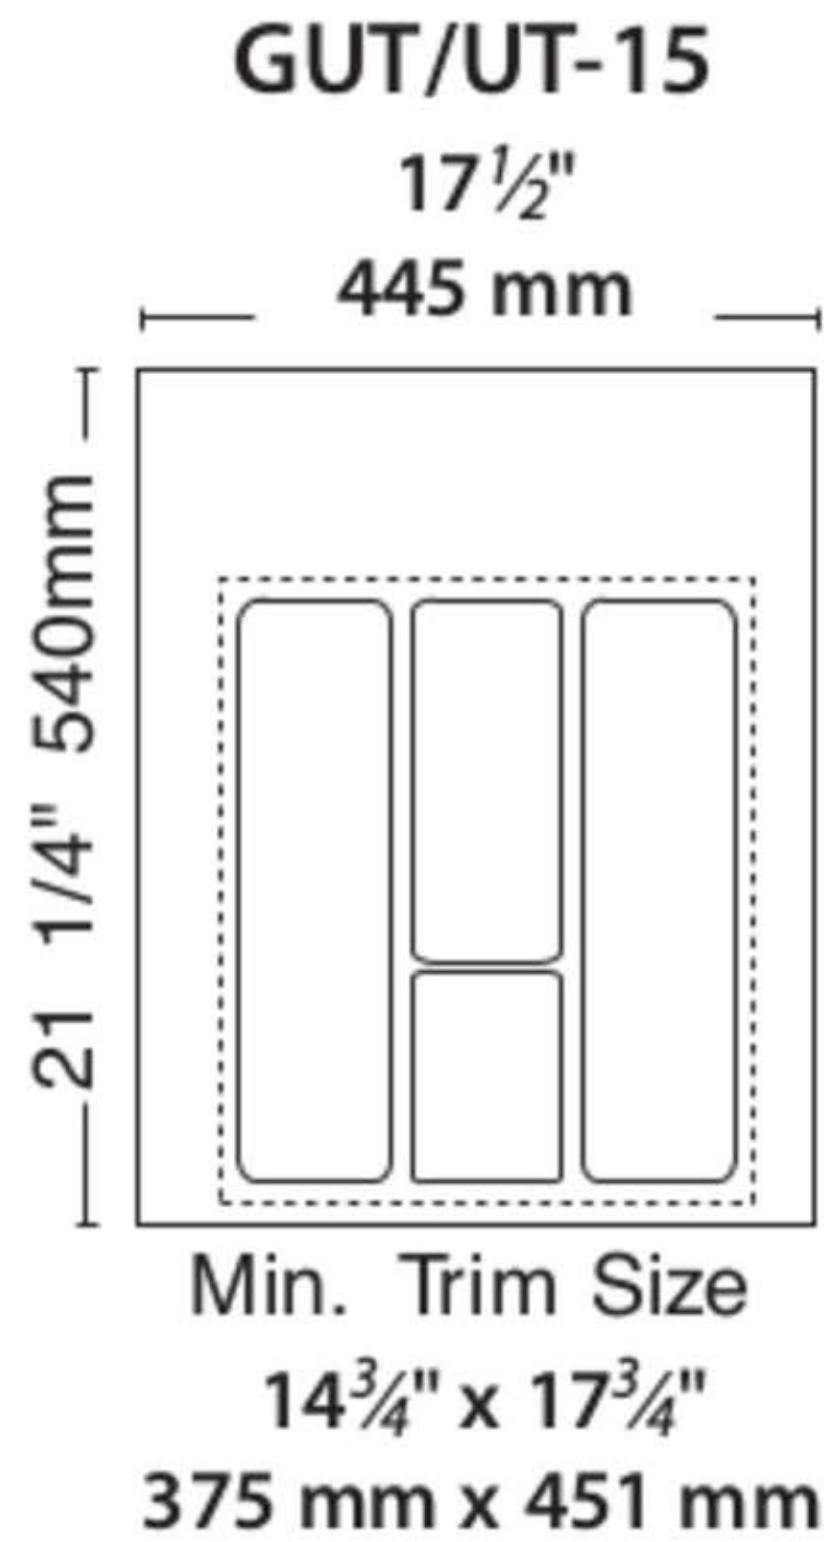

GUT/UT Series

Utility Trays

NOTE: ALL CUTLERY AND
UTILITY TRAYS ARE NOW
2³/₈" (61 mm) HIGH.