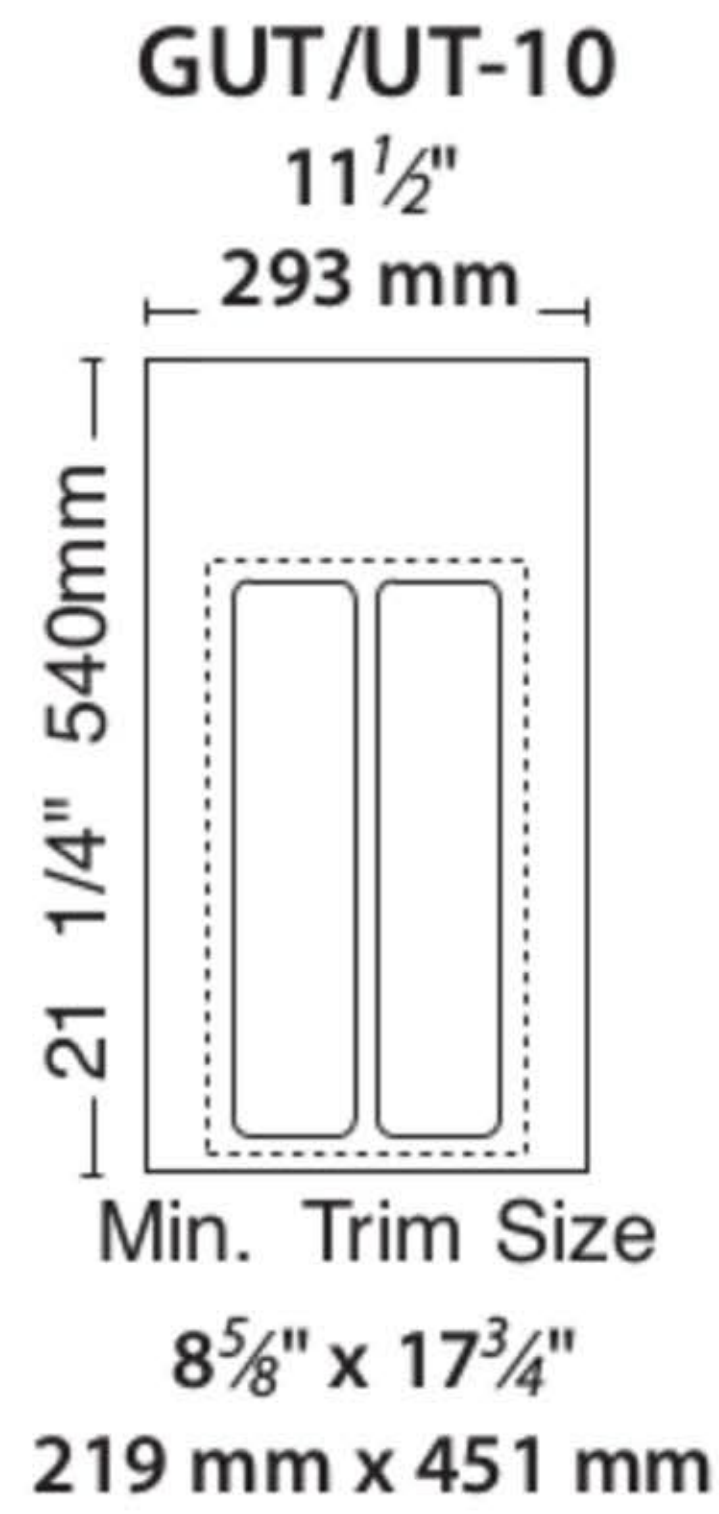

GUT/UT Series

Utility Trays

NOTE: ALL CUTLERY AND
UTILITY TRAYS ARE NOW
2³/₈" (61 mm) HIGH.