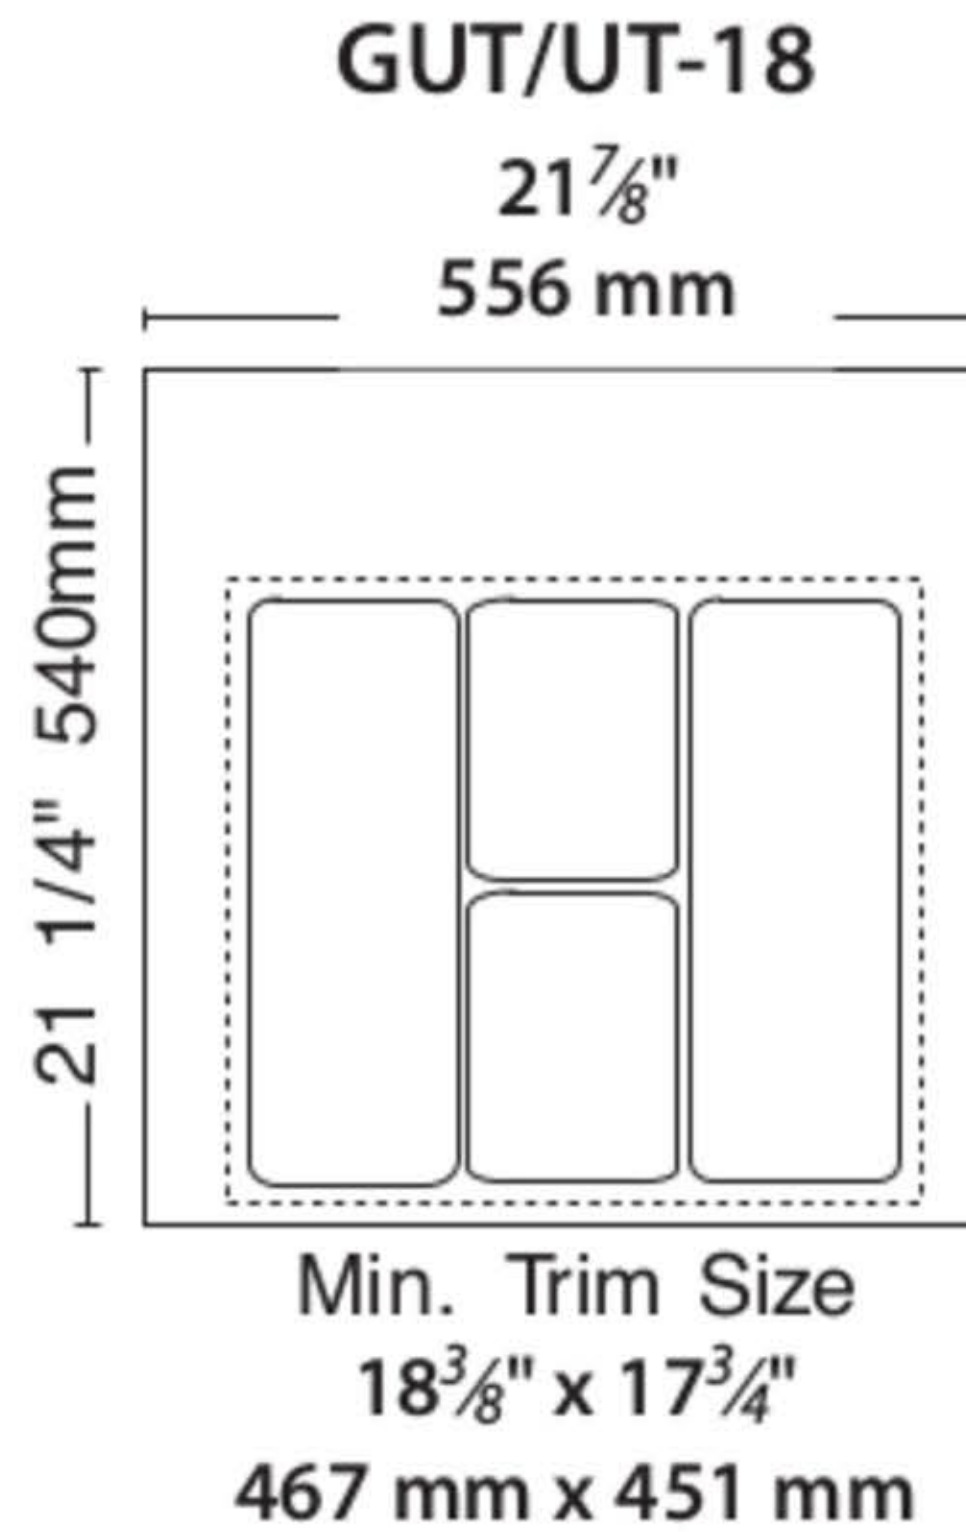

GUT/UT Series

Utility Trays

NOTE: ALL CUTLERY AND
UTILITY TRAYS ARE NOW
2³/₈" (61 mm) HIGH.