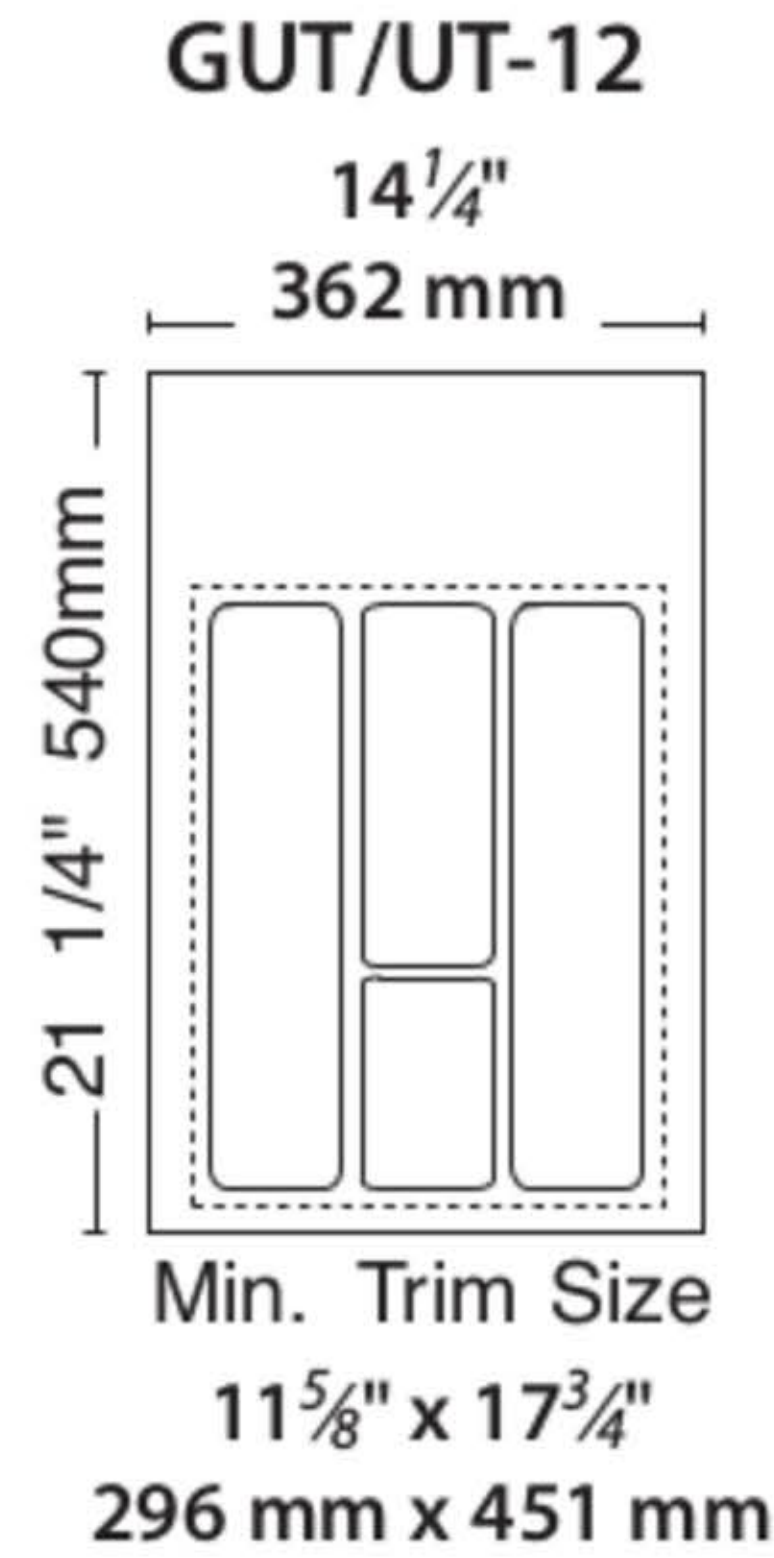

GUT/UT Series

Utility Trays

NOTE: ALL CUTLERY AND
UTILITY TRAYS ARE NOW
2³/₈" (61 mm) HIGH.