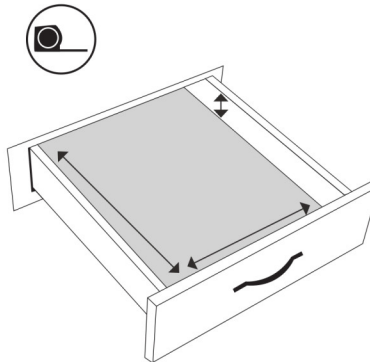

12400 Earl Jones Way
Louisville, KY 40299
rev-a-shelf.com
800-626-1126

INSTALLATION INSTRUCTIONS

TRIMMABLE WOOD DRAWER INSERT

TOOLS REQUIRED:

ESTIMATED ASSEMBLY TIME:

15 MIN

CARE AND MAINTENANCE:

Clean with a damp cloth and wipe parts dry.

1. Measure drawer opening.

2. Measure insert and mark cutting line.

See next page for special cutting instructions

3. Cut insert to fit inside of drawer.

4. Simply drop in drawer.