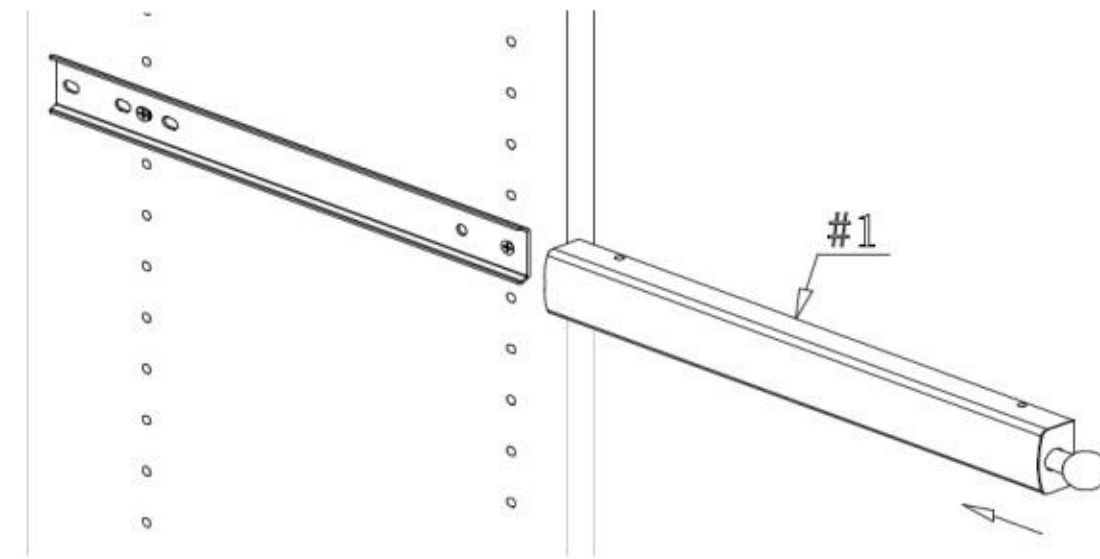

INSTALLATION INSTRUCTIONS

For Pop Out Telescopic Valet Rod

Side Mount

Under Shelf Mount

Step 1:

Step 2:

Step 3:

Step 4: Finished

	Type	Q'ty		Type	Q'ty
#1		1pc	#2		1pc
	Type	Q'ty		Type	Q'ty
#3		2pcs	#4		2pcs
			#5		1pc

12400 Earl Jones Way
 Louisville, KY 40299
 rev-a-shelf.com
 Customer Service: 800-626-1126