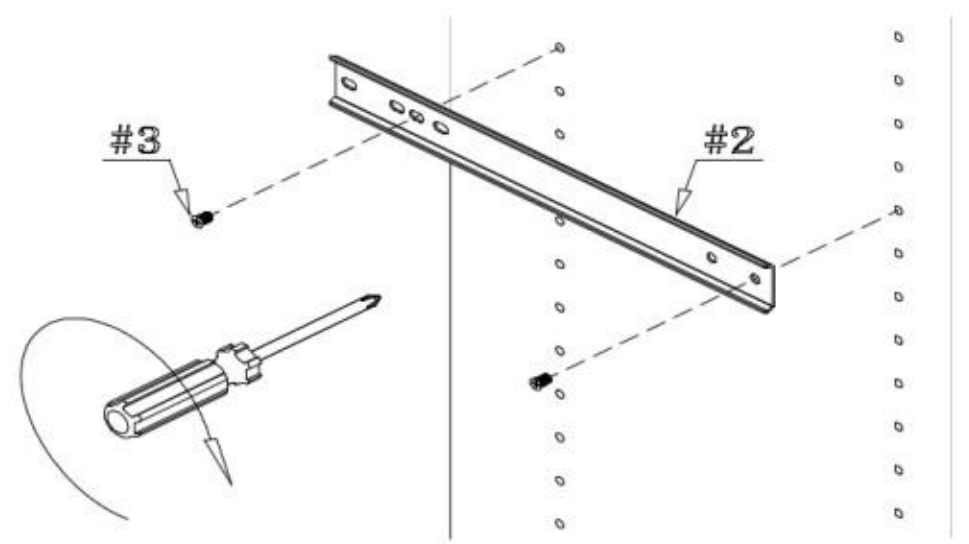

INSTALLATION INSTRUCTIONS

For Pop Out Telescopic Valet Rod

Side Mount

Under Shelf Mount

Step 1:

Step 2:

Step 3:

Step 4: Finished

	Type	Q'ty		Type	Q'ty
#1		1pc	#2		1pc
	Type	Q'ty		Type	Q'ty
#3		2pcs	#4		2pcs
			#5		1pc

12400 Earl Jones Way
 Louisville, KY 40299
 rev-a-shelf.com
 Customer Service: 800-626-1126