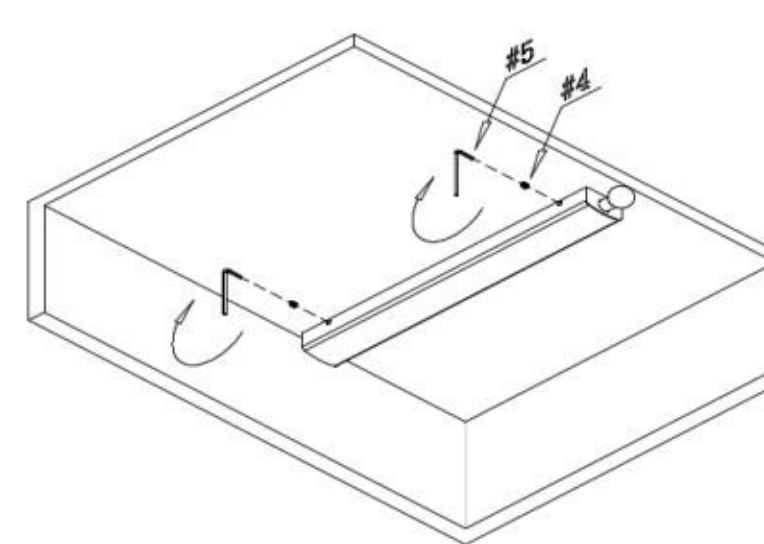

INSTALLATION INSTRUCTIONS

For Pop Out Telescopic Valet Rod

Side Mount

Under Shelf Mount

Step 1:

Step 2:

Step 3:

Step 4: Finished

	Type	Q'ty		Type	Q'ty
#1		1pc	#2		1pc
	Type	Q'ty		Type	Q'ty
#3		2pcs	#4		2pcs
			#5		1pc

12400 Earl Jones Way
 Louisville, KY 40299
 rev-a-shelf.com
 Customer Service: 800-626-1126