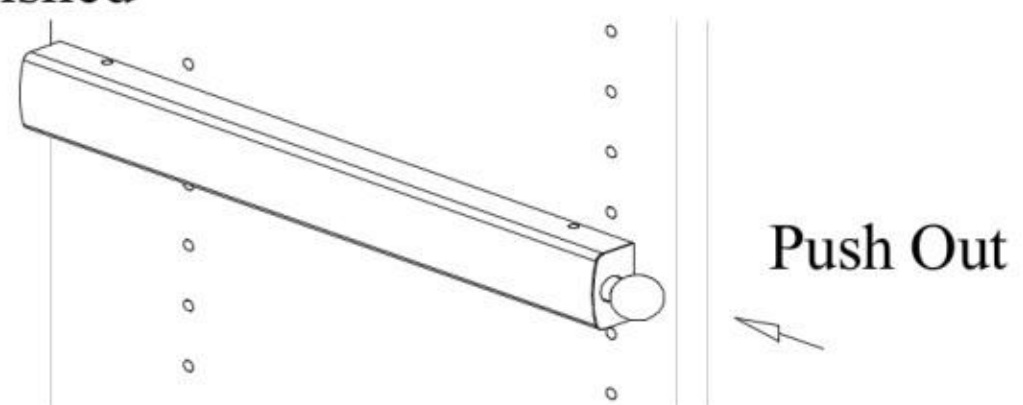

INSTALLATION INSTRUCTIONS

For Pop Out Telescopic Valet Rod

Side Mount

Under Shelf Mount

Step 1:

Step 2:

Step 3:

Step 4: Finished

	Type	Q'ty		Type	Q'ty
#1		1pc	#2		1pc
	Type	Q'ty		Type	Q'ty
#3		2pcs	#4		2pcs
			#5		1pc

12400 Earl Jones Way
 Louisville, KY 40299
 rev-a-shelf.com
 Customer Service: 800-626-1126