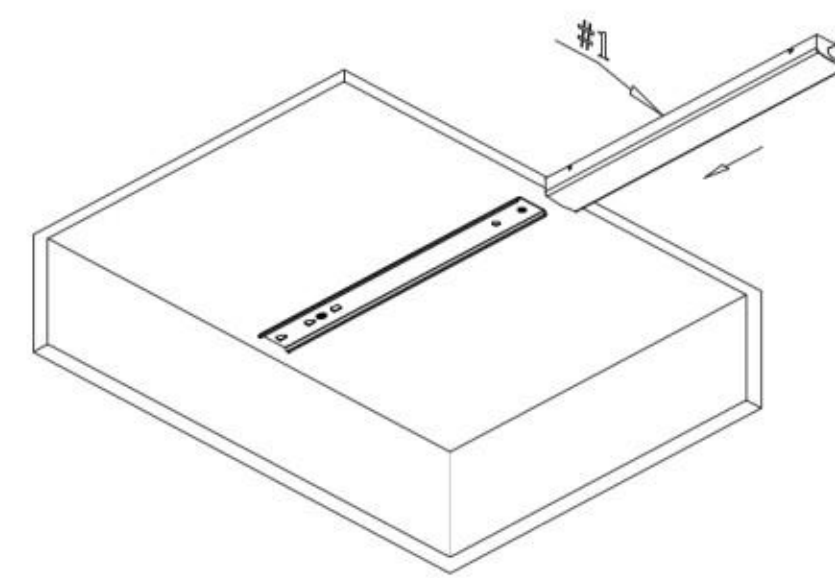

INSTALLATION INSTRUCTIONS

For Pop Out Telescopic Valet Rod

Side Mount

Under Shelf Mount

Step 1:

Step 2:

Step 3:

Step 4: Finished

	Type	Q'ty		Type	Q'ty
#1		1pc	#2		1pc
	Type	Q'ty		Type	Q'ty
#3		2pcs	#4		2pcs
			#5		1pc

12400 Earl Jones Way
 Louisville, KY 40299
 rev-a-shelf.com
 Customer Service: 800-626-1126