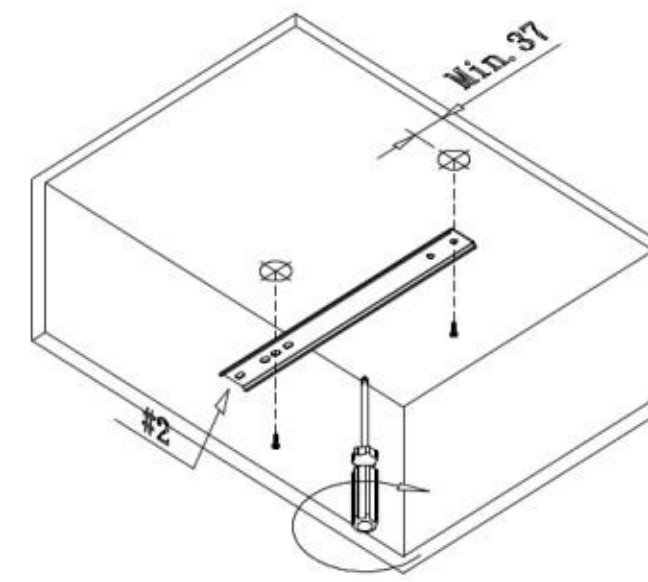

INSTALLATION INSTRUCTIONS

For Pop Out Telescopic Valet Rod

Side Mount

Under Shelf Mount

Step 1:

Step 2:

Step 3:

Step 4: Finished

	Type	Q'ty		Type	Q'ty
#1		1pc	#2		1pc
	Type	Q'ty		Type	Q'ty
#3		2pcs	#4		2pcs
			#5		1pc

12400 Earl Jones Way
 Louisville, KY 40299
 rev-a-shelf.com
 Customer Service: 800-626-1126