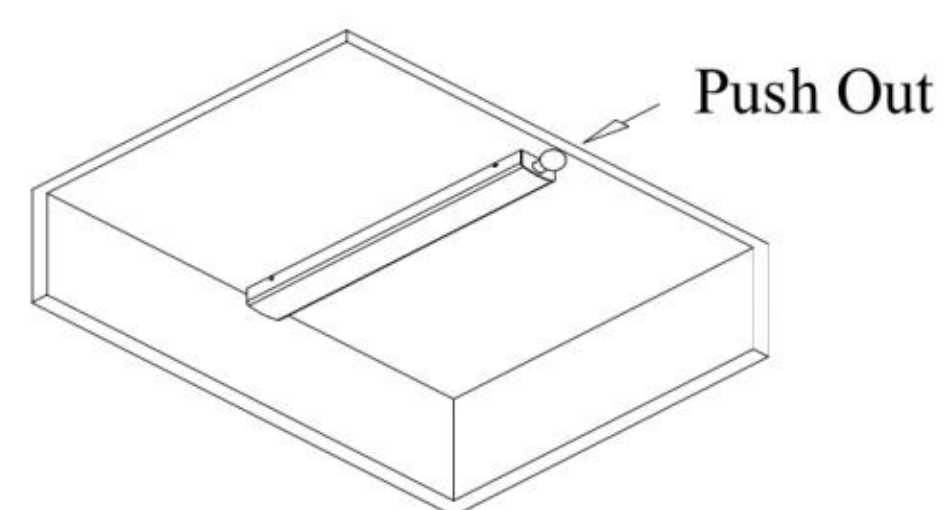

INSTALLATION INSTRUCTIONS

For Pop Out Telescopic Valet Rod

Side Mount

Under Shelf Mount

Step 1:

Step 2:

Step 3:

Step 4: Finished

	Type	Q'ty		Type	Q'ty
#1		1pc	#2		1pc
	Type	Q'ty		Type	Q'ty
#3		2pcs	#4		2pcs
			#5		1pc

12400 Earl Jones Way
 Louisville, KY 40299
 rev-a-shelf.com
 Customer Service: 800-626-1126