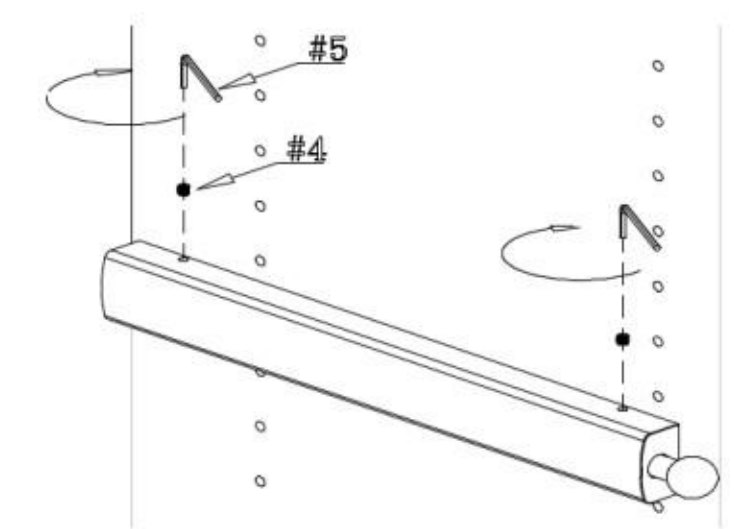

INSTALLATION INSTRUCTIONS

For Pop Out Telescopic Valet Rod

Side Mount

Under Shelf Mount

Step 1:

Step 2:

Step 3:

Step 4: Finished

	Type	Q'ty		Type	Q'ty
#1		1pc	#2		1pc
	Type	Q'ty		Type	Q'ty
#3		2pcs	#4		2pcs
			#5		1pc

12400 Earl Jones Way
 Louisville, KY 40299
 rev-a-shelf.com
 Customer Service: 800-626-1126