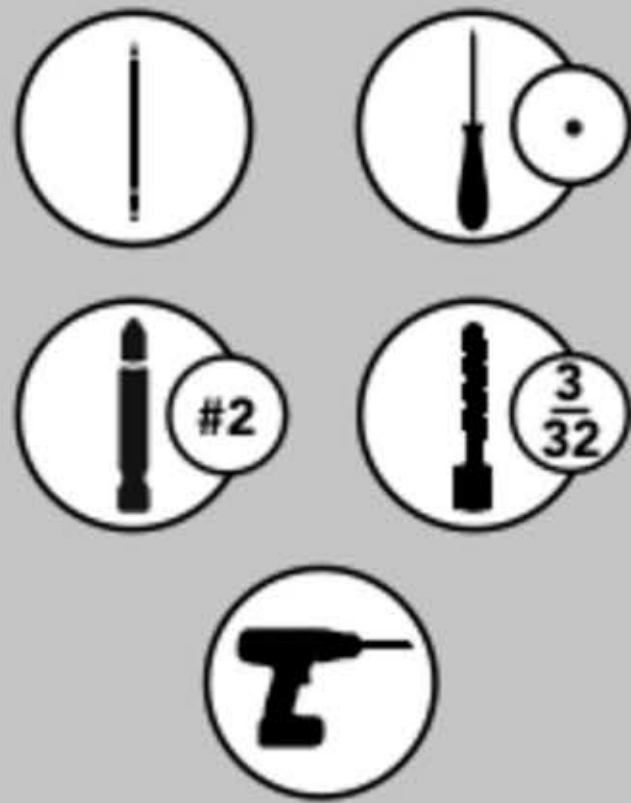

INSTALLATION INSTRUCTIONS

4WC DOUBLE 30 QT WASTE CONTAINER WITH BLUM® SOFT-CLOSE

TOOLS REQUIRED:

ESTIMATED ASSEMBLY TIME:

20 MIN

CARE AND MAINTENANCE:

Clean with a damp cloth and wipe parts dry.