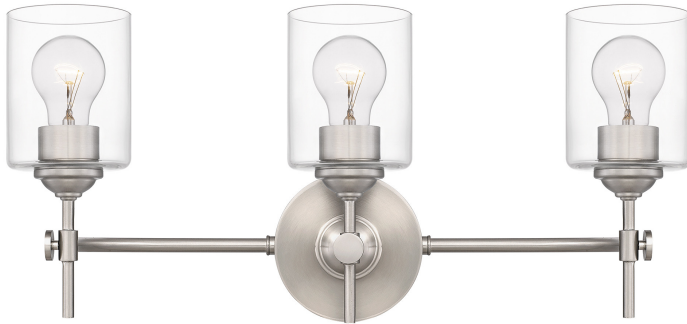

**ARI8622BN**  
Aria Bath Light  
Brushed Nickel

**QUOIZEL**  
LIGHTING

## DIMENSIONS

Dimensions: 22.5 W x 10 H x 6 D  
Backplate Dimensions: 5" H x 5" W  
HCWO: 7.5"  
Weight: 4.15 lbs

## DETAILS

Material: Steel  
Glass/Shade Description: Clear Glass

## ELECTRICAL

Dimmable: No  
Voltage: 120v  
Wire Length: 0.5'