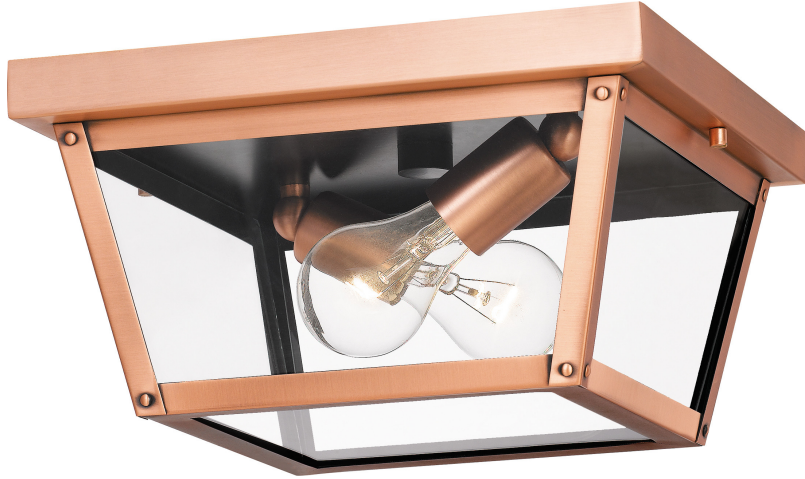

RO1612AC

Rue De Royal Outdoor Lantern
Aged Copper
Rue De Royal

QUOIZEL®

DIMENSIONS

Dimensions: 11.5" W x 6" H x 11.5" D

Canopy Dimensions: 11.50" Dia.

Weight: 6.60 lbs

Dimensional Weight: 14.00 lbs.

DETAILS

Material: Copper

Glass/Shade Description: Clear Tempered Glass

LAMPING

Light Source: Incandescent

Bulb Included: No

Bulb Type: Medium Base

Bulb Quantity: 2

Watts per Bulb: 60

ELECTRICAL

Dimmable: Yes

Voltage: 120v

Wire Length: 0.5'

INSTALLATION

Location Rating: Damp

We reserve the right to revise the design of components of any product due to parts availability or change in our Listed Mark standards without assuming any obligation or liability to modify any products previously manufactured and without notice. This literature depicts a product DESIGN that is the SOLE and EXCLUSIVE PROPERTY of Quoizel Lighting Inc. Compliance with U.S. COPYRIGHT and PATENT requirements, notification is hereby presented in this form that this literature, or this product depicts, is NOT to be copied, altered or used in any manner without the express written consent of, or contrary to the best interests of Quoizel Inc. 03/31/2013