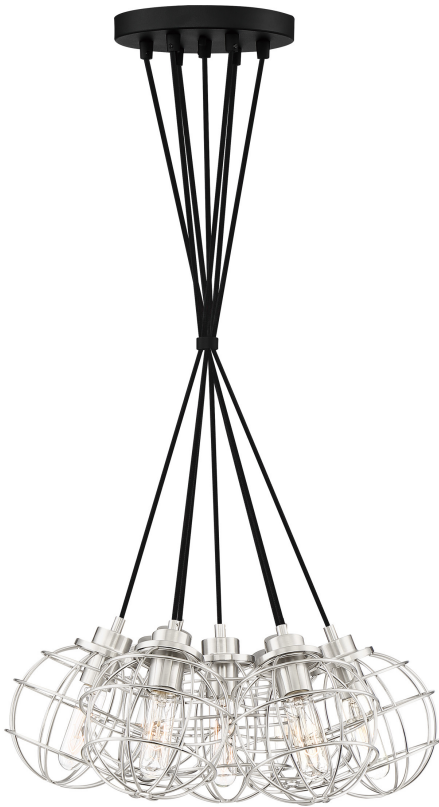

NVG2607EK

Navigator Pendant

Earth Black

Navigator

QUOIZEL®

DETAILS

Material: Steel

LAMPING

Light Source: Incandescent

Bulb Included: No

Bulb Type: Medium Base

Bulb Quantity: 7

Watts per Bulb: 60

ELECTRICAL

Dimmable: Yes

Voltage: 120v

Wire Length: 8'

INSTALLATION

Location Rating: Damp

Sloped Ceiling Compatible: Yes

DIMENSIONS

Dimensions: 22" W x 8" H x 22" D

Overall Height: 105"

Canopy Dimensions: 8.00" Dia.

Chain/Downrod Length: 8'

Weight: 20.00 lbs

Dimensional Weight: 70.00 lbs.

We reserve the right to revise the design of components of any product due to parts availability or change in our Listed Mark standards without assuming any obligation or liability to modify any products previously manufactured and without notice. This literature depicts a product DESIGN that is the SOLE and EXCLUSIVE PROPERTY of Quoizel Lighting Inc. Compliance with U.S. COPYRIGHT and PATENT requirements, notification is hereby presented in this form that this literature, or this product depicts, is NOT to be copied, altered or used in any manner without the express written consent of, or contrary to the best interests of Quoizel Inc. 03/31/2013