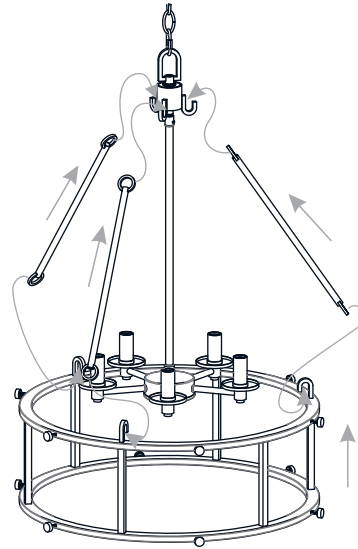

PACKAGE CONTENTS

MOUNTING HARDWARE

1 Thread Fixture Loop Assembly, Center Rod and Socket Assembly Together

2 Install Crossbar Assembly

3 Install Fixture Chain

OPTIONAL: Adjust Chain as desired, using pliers and soft cloth (neither included).

Suggested chain length for Ceiling height:
 8 feet ceiling: use 7 links of chain and 2 quick links
 9 feet ceiling: use 17 links of chain and 2 quick links
 10 feet ceiling: use 27 links of chain and 2 quick links.

4 Pull Supply Wires

Pull the supply wires with ground wire through the chain alternate links.

5 Wiring

INSTALLATION

6 Install Ceiling Canopy

* Ceiling Canopy shape is varies depends on item purchased.

7 Install Cage

8 Install Glass Panels

9 Install Bulbs

Install five correct bulbs referring to fixture markings and/or labels for maximum wattage.

Recommended Bulb Type (not included):

Your installation is now complete! Restore electricity and save this sheet for future reference.