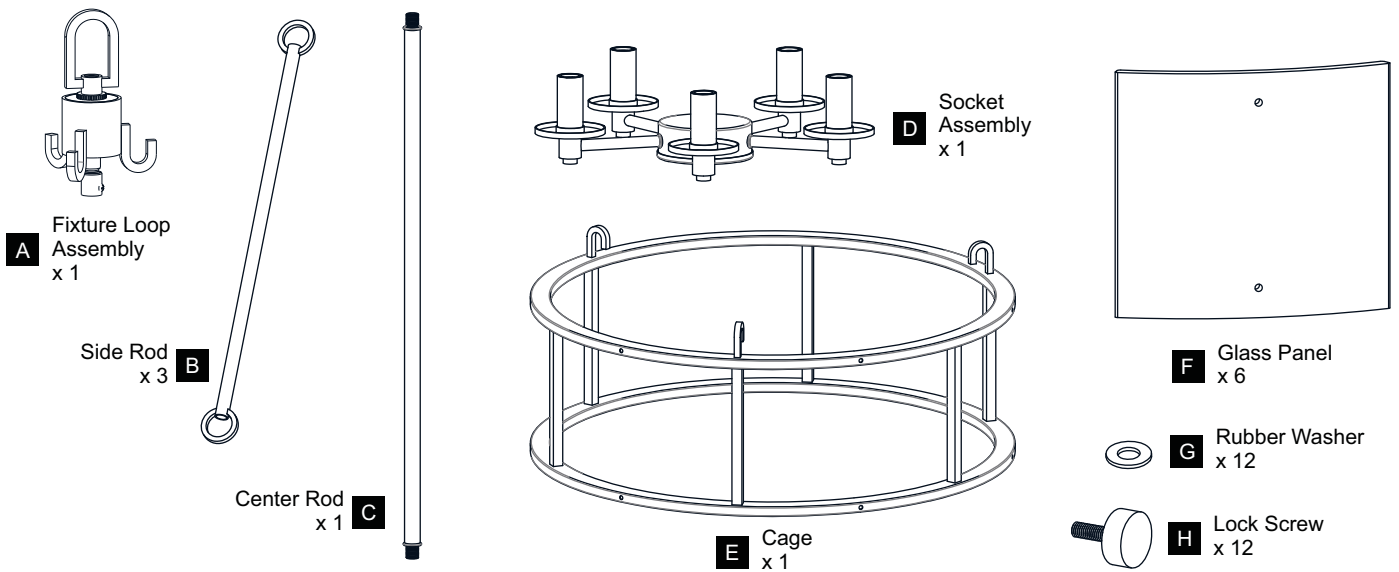

PACKAGE CONTENTS

MOUNTING HARDWARE

1 Thread Fixture Loop Assembly, Center Rod and Socket Assembly Together

2 Install Crossbar Assembly

3 Install Fixture Chain

OPTIONAL: Adjust Chain as desired, using pliers and soft cloth (neither included).