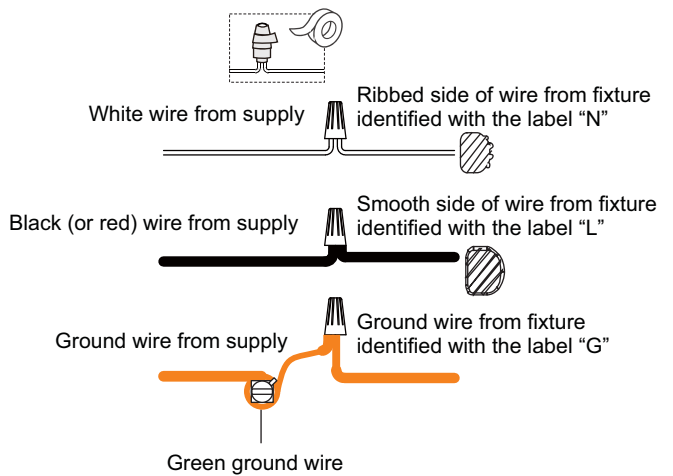

PACKAGE CONTENTS

MOUNTING HARDWARE

1 Thread Fixture Loop Assembly, Center Rod and Socket Assembly Together

2 Install Crossbar Assembly

3 Install Fixture Chain

OPTIONAL: Adjust Chain as desired, using pliers and soft cloth (neither included).

Suggested chain length for Ceiling height:
 8 feet ceiling: use 7 links of chain and 2 quick links
 9 feet ceiling: use 17 links of chain and 2 quick links
 10 feet ceiling: use 27 links of chain and 2 quick links.

4 Pull Supply Wires

Pull the supply wires with ground wire through the chain alternate links.

5 Wiring

INSTALLATION

6 Install Ceiling Canopy

* Ceiling Canopy shape is varies depends on item purchased.

7 Install Cage