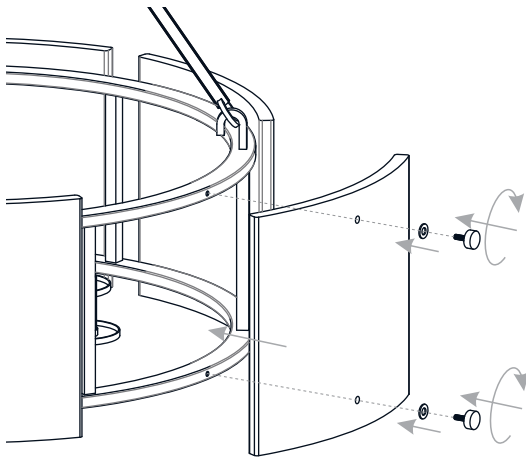

PACKAGE CONTENTS

MOUNTING HARDWARE

1 Thread Fixture Loop Assembly, Center Rod and Socket Assembly Together

2 Install Crossbar Assembly

3 Install Fixture Chain

OPTIONAL: Adjust Chain as desired, using pliers and soft cloth (neither included).

4 Pull Supply Wires

Pull the supply wires with ground wire through the chain alternate links.

5 Wiring

INSTALLATION

6 Install Ceiling Canopy

* Ceiling Canopy shape is varies depends on item purchased.

7 Install Cage

8 Install Glass Panels

9 Install Bulbs

Install five correct bulbs referring to fixture markings and/or labels for maximum wattage.

Recommended Bulb Type (not included):

Your installation is now complete! Restore electricity and save this sheet for future reference.