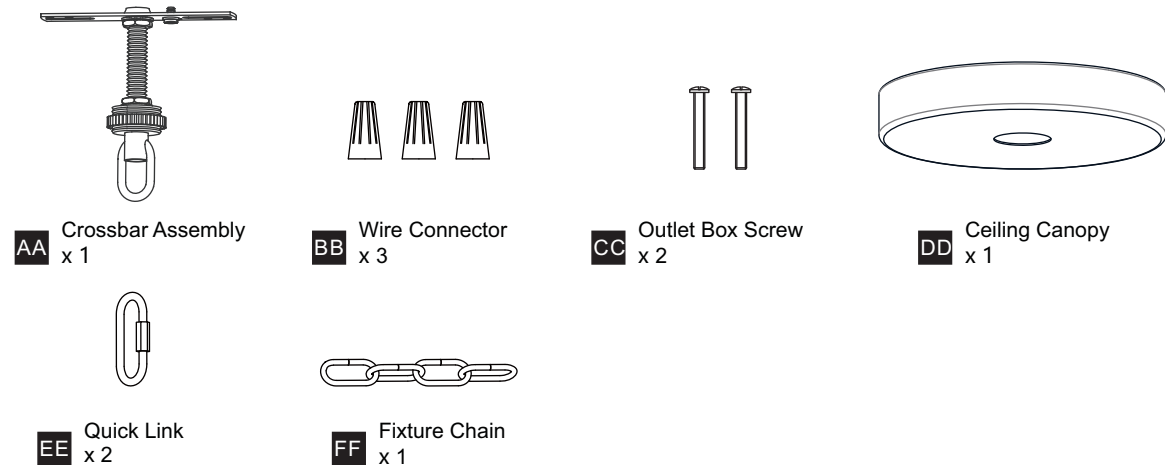

PACKAGE CONTENTS

MOUNTING HARDWARE

1 Thread Fixture Loop Assembly, Center Rod and Socket Assembly Together

2 Install Crossbar Assembly

3 Install Fixture Chain

OPTIONAL: Adjust Chain as desired, using pliers and soft cloth (neither included).