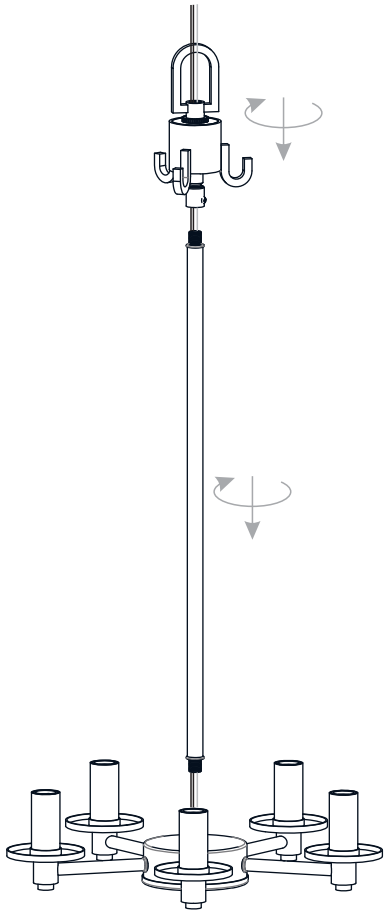

CAUTION

- For your safety, read instructions completely before beginning installation.
- If in doubt about electrical installation, consult a licensed electrician.
- Turn off electricity to fixture before replacing the bulb(s).

PACKAGE CONTENTS

MOUNTING HARDWARE

1 Thread Fixture Loop Assembly, Center Rod and Socket Assembly Together

2 Install Crossbar Assembly

3 Install Fixture Chain

OPTIONAL: Adjust Chain as desired, using pliers and soft cloth (neither included).

8 Install Glass Panels

9 Install Bulbs

Install five correct bulbs referring to fixture markings and/or labels for maximum wattage.

Recommended Bulb Type (not included):

Your installation is now complete! Restore electricity and save this sheet for future reference.