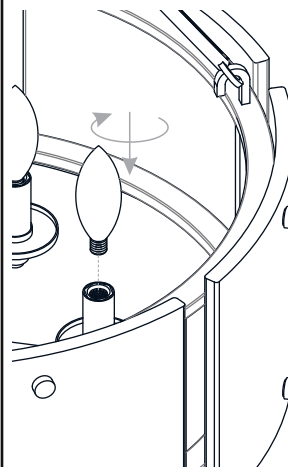

PACKAGE CONTENTS

MOUNTING HARDWARE

1 Thread Fixture Loop Assembly, Center Rod and Socket Assembly Together

2 Install Crossbar Assembly

3 Install Fixture Chain

OPTIONAL: Adjust Chain as desired, using pliers and soft cloth (neither included).

Suggested chain length for Ceiling height:
 8 feet ceiling: use 7 links of chain and 2 quick links
 9 feet ceiling: use 17 links of chain and 2 quick links
 10 feet ceiling: use 27 links of chain and 2 quick links.

4 Pull Supply Wires

Pull the supply wires with ground wire through the chain alternate links.

5 Wiring

INSTALLATION

6 Install Ceiling Canopy

* Ceiling Canopy shape is varies depends on item purchased.

7 Install Cage

8 Install Glass Panels

9 Install Bulbs

Install five correct bulbs referring to fixture markings and/or labels for maximum wattage.

Recommended Bulb Type (not included):

Your installation is now complete! Restore electricity and save this sheet for future reference.