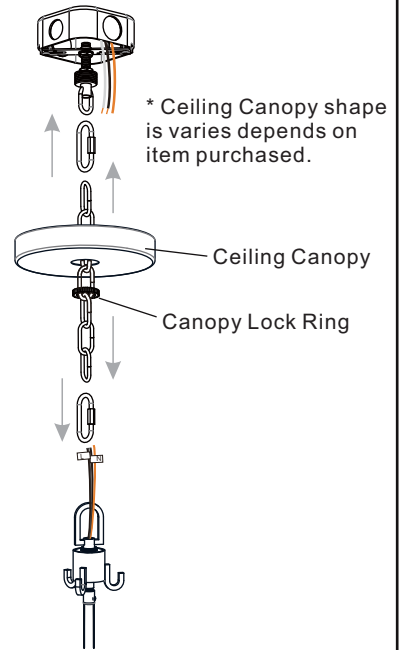

PACKAGE CONTENTS

MOUNTING HARDWARE

1 Thread Fixture Loop Assembly, Center Rod and Socket Assembly Together

2 Install Crossbar Assembly

3 Install Fixture Chain

OPTIONAL: Adjust Chain as desired, using pliers and soft cloth (neither included).

Suggested chain length for Ceiling height:
 8 feet ceiling: use 7 links of chain and 2 quick links
 9 feet ceiling: use 17 links of chain and 2 quick links
 10 feet ceiling: use 27 links of chain and 2 quick links.

4 Pull Supply Wires

Pull the supply wires with ground wire through the chain alternate links.

5 Wiring

INSTALLATION

6 Install Ceiling Canopy

* Ceiling Canopy shape is varies depends on item purchased.

7 Install Cage

8 Install Glass Panels

9 Install Bulbs

Install five correct bulbs referring to fixture markings and/or labels for maximum wattage.

Recommended Bulb Type (not included):

Your installation is now complete! Restore electricity and save this sheet for future reference.