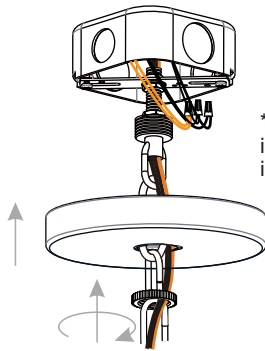

PACKAGE CONTENTS

MOUNTING HARDWARE

1 Thread Fixture Loop Assembly, Center Rod and Socket Assembly Together

2 Install Crossbar Assembly

3 Install Fixture Chain

OPTIONAL: Adjust Chain as desired, using pliers and soft cloth (neither included).

4 Pull Supply Wires

Pull the supply wires with ground wire through the chain alternate links.

5 Wiring

INSTALLATION

6 Install Ceiling Canopy

* Ceiling Canopy shape is varies depends on item purchased.

7 Install Cage

8 Install Glass Panels

9 Install Bulbs

Install five correct bulbs referring to fixture markings and/or labels for maximum wattage.

Recommended Bulb Type (not included):

Your installation is now complete! Restore electricity and save this sheet for future reference.