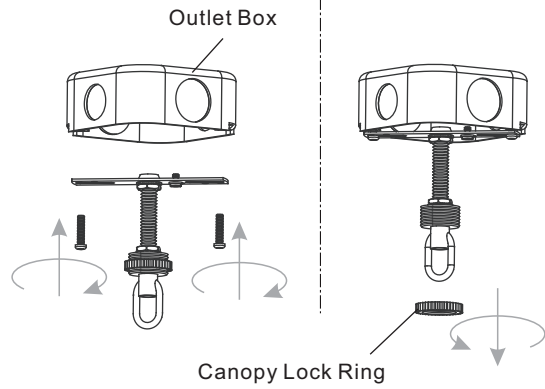

PACKAGE CONTENTS

MOUNTING HARDWARE

1 Thread Fixture Loop Assembly, Center Rod and Socket Assembly Together

2 Install Crossbar Assembly

3 Install Fixture Chain

OPTIONAL: Adjust Chain as desired, using pliers and soft cloth (neither included).