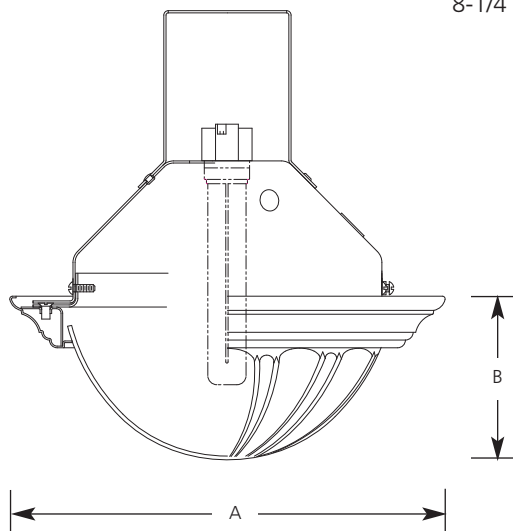

Lens

- Satin white glass for -10, -13, -15, -30 and -74 finishes
- Faux Tiffany art glass for -33 finish
- Glass: 5-19/32" OD. x 2-1/16" ht.

Labels

- UL-CUL wet location listed

Type _____
 -10PR
 P8012

Catalog No.	Finish	Dimensions (Inches)	
	Polished Brass	A	B
P8012	-10PR	8-1/4	3-1/8