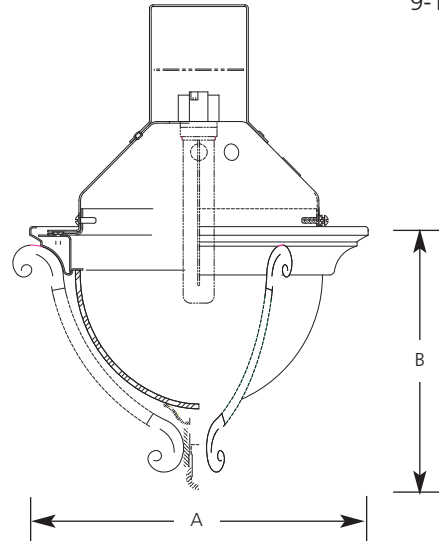

Type _____
-71GV
P8012 ☐

Catalog No.	Finish _____		Dimensions (Inches)	
	Gilded	Iron	A	B
P8012		-71GV	9-1/8	6-12

Lamp Wattage

Housing	IC	Non-IC
P62-FB	NA	26 or 32w 4-pin Triple-tube CF
P83-AT	13w 4-pin Quad/Triple-tube CF	13w 4-pin Quad/Triple-tube CF
P83-ICAT	13w 4-pin Quad/Triple-tube CF	13w 4-pin Quad/Triple-tube CF
P83-26ICAT	26w 4-pin Triple-tube CF	26w 4-pin Triple-tube CF
P88-ICAT	18w 4-pin Quad/Triple-tube CF	18w 4-pin Quad/Triple-tube CF
P183-EB	13w 4-pin Triple-tube CF	13w 4-pin Triple-tube CF

Specifications:

Flange

- Aluminum flange
- No light leaks around trim flange
- Covers irregular ceiling openings
- Matches other Geneva product finishes

Trim

- Trim-Lok® action forces trim to fit snugly against the ceiling
- Socket mounts to trim for optimum performance and consistent lamp position
- Full aluminum interior reflector
- Equipped with safety chain and lock/set screw to prevent trim disengagement from reflector

Lens

- Water glass: 6" dia. x 3-3/8" ht.

Lamps

- Maximum overall length of lamp cannot exceed 5.7" (5-11/16")
- Available are: GE -F26TBX, Phillips PLT26 or 32, Sylvania CF26 or 32DT, or Progress 7808-01 (26w)

Labels

- UL-CUL wet location listed