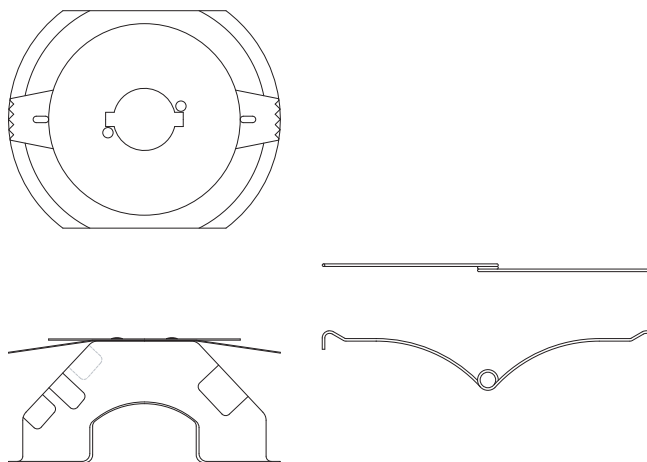

Type _____
-KIT
P8012 ☐

Catalog No.

P8012 -KIT

Lamp Wattage

Housing	IC	Non-IC
P10TG	N/A	75PAR30, 65BR30, 50PAR20 and R20
P111TG	N/A	75PAR30, 65BR30, 50PAR20 and R20

Specifications:

Components

- Aluminum reflector with integral retention spring
- Shipped with 2 torsion springs for added stability and solid retention against ceiling

Installation

- Kit must be purchased with a Progress 8012 decorative trim
- Shipped with installation instructions

Labels

- UL classified for use in Halo/Juno cans according to the chart below:

Cat #	Max Wattage
H7ICT	50W Par30, 65W BR30
H7T	75W Par30, 65W BR30
IC2	50W Par30, 65W BR30
TC2	75W Par30, 65W BR30
IC22	50W Par30, 65W BR30