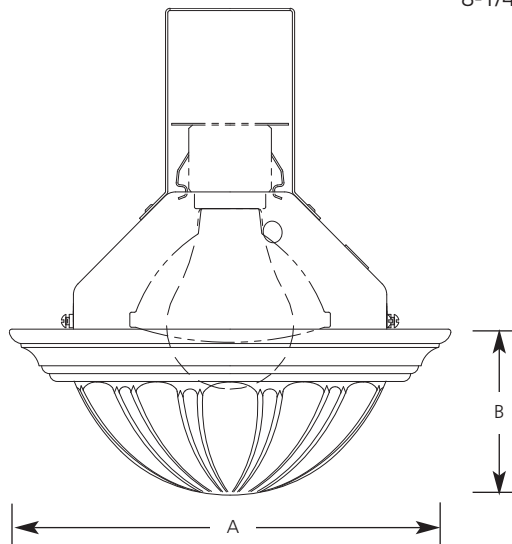

Lens

- Satin white glass: 6" OD. x 2-9/16" ht.

Lamps

- Maximum overall length of lamp cannot exceed 5.7" (5-11/16")
- Available are: GE -F26TBX, Phillips PLT26 or 32, Sylvania CF26 or 32DT, or Progress 7808-01 (26w)

Labels

- UL-CUL wet location listed

Type _____
 -10PR
 P8012

Catalog No.	Finish	Dimensions (Inches)	
	Polished Brass	A	B
P8012	-10PR	8-1/4	3-1/8

Lamp Wattage

Housing	IC	Non-IC
P87-AT	75PAR30/40A19	75PAR30/100A19
P87-ATQC	75PAR30/40A19	75PAR30/100A19
P187-TG	75PAR30/40A19	75PAR30/100A19
P821-AT	75PAR30/60A19	75PAR30/60A19
P821-FB, FBT, FBFC	75PAR30/60A19	75PAR30/60A19