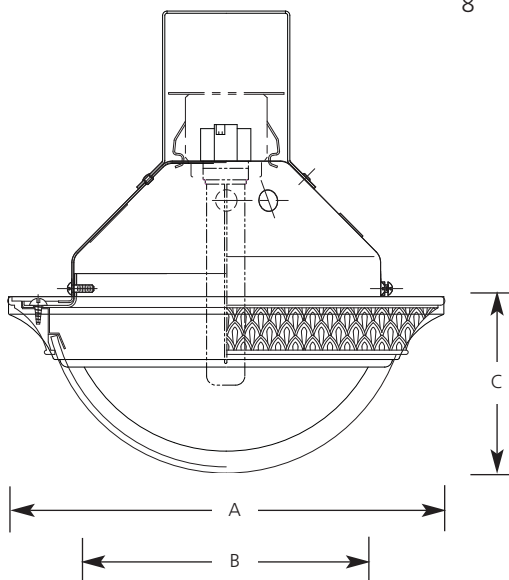

Type _____
-86SV
P8012 ☐

Catalog No.	Finish	Dimensions (Inches)		
	Burnished Chestnut	A	B	C
P8012	-86SV	8	5-3/16	2-13/16

Lamp Wattage

Housing	IC	Non-IC
P83-AT	13w 4-pin Quad/Triple-tube CF	13w 4-pin Quad/Triple-tube CF
P83	N/A	13w 2-pin Quad CF
P83-ICAT	13w 4-pin Quad/Triple-tube CF	13w 4-pin Quad/Triple-tube CF
P88-ICAT	18w 4-pin Quad/Triple-tube CF	18w 4-pin Quad/Triple-tube CF
P183-EB	13w 4-pin Triple-tube CF	13w 4-pin Triple-tube CF

Specifications:

Flange

- Aluminum flange
- No light leaks around trim flange
- Covers irregular ceiling openings
- Matches other Savannah product finishes

Lens

- Antique alabaster glass: 6-5/8" dia. x 2-5/8" ht.

Labels

- UL-CUL wet location listed

Trim

- Trim-Lok® action forces trim to fit snugly against the ceiling
- Socket mounts to trim for optimum performance and consistent lamp position
- Full aluminum interior reflector
- Equipped with safety chain and lock/set screw to prevent trim disengagement from reflector