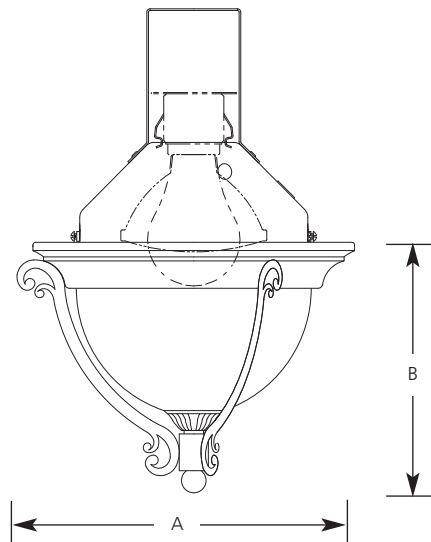

Type _____
-71GV
P8012 ☐

Catalog No.	Finish _____		Dimensions (Inches)	
	Gilded	Iron	A	B
P8012		-71GV	9-1/8	6-1/2

<u>Lamp Wattage Housing</u>	<u>IC</u>	<u>Non-IC</u>
P87-AT	75PAR30/40A19	75PAR30/100A19
P87-ATQC	75PAR30/40A19	75PAR30/100A19
P187-TG	75PAR30/40A19	75PAR30/100A19
P821-AT	75PAR30/60A19	75PAR30/60A19
P821-FB, FBT, FBFC	75PAR30/60A19	75PAR30/60A19

Specifications:

Flange

- Aluminum flange
- No light leaks around trim flange
- Covers irregular ceiling openings
- Matches other Geneva product finishes

Lens

- Water glass: 6" dia. x 3-3/8" ht.

Labels

- UL-CUL wet location listed

Trim

- Trim-Lok® action forces trim to fit snugly against the ceiling
- Socket mounts to trim for optimum performance and consistent lamp position
- Full aluminum interior reflector
- Equipped with safety chain and lock/set screw to prevent trim disengagement from reflector