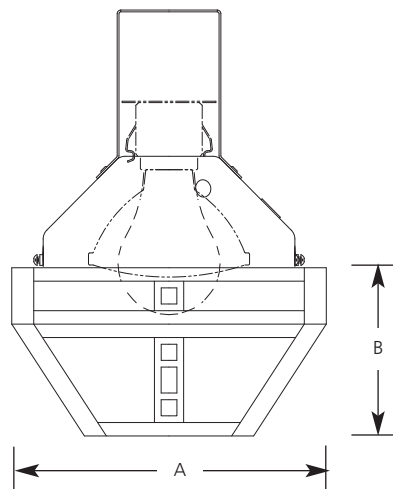

Type _____
-46AC
P8012 ☐

Catalog No.	Finish	Dimensions (Inches)	
	Weathered Bronze	A	B
P8012	-46AC	7-5/16	4

Lamp Wattage

Housing	IC	Non-IC
P87-AT	75PAR30/40A19	75PAR30/100A19
P87-ATQC	75PAR30/40A19	75PAR30/100A19
P187-TG	75PAR30/40A19	75PAR30/100A19
P821-AT	75PAR30/60A19	75PAR30/60A19
P821-FB, FBT, FBFC	75PAR30/60A19	75PAR30/60A19

Specifications:

Flange

- Aluminum flange
- No light leaks around trim flange
- Covers irregular ceiling openings
- Matches other Arts & Crafts product finishes

Lens

- Honey glass: 6-3/4" x 1-1/8" side panel-small; 3-1/2" (small side length), 6-3/4" (large side length), 2-15/16" ht. side panel large; 3-7/16" sq. bottom panel

Labels

- UL-CUL wet location listed

Trim

- Trim-Lok® action forces trim to fit snugly against the ceiling
- Socket mounts to trim for optimum performance and consistent lamp position
- Full aluminum interior reflector
- Equipped with safety chain and lock/set screw to prevent trim disengagement from reflector