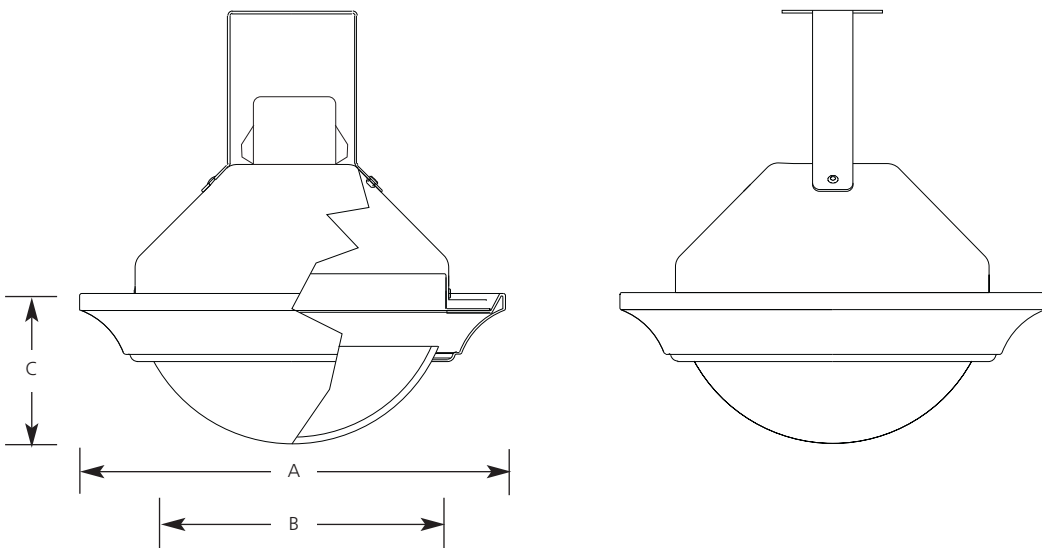

Type _____

	-10	-13	-15	-30	-33	-74
P8012	☐	☐	☐	☐	☐	☐

Catalog No.	Finish						Dimensions (Inches)		
	Polished Brass	Brushed Steel	Chrome	Textured White	Cobble-stone	Venetian Bronze	A	B	C
P8012	-10	-13	-15	-30	-33	-74	8	5-3/16	2-13/16

Lamp Wattage

Housing	IC	Non-IC
P87-AT	75wPAR30/40A19	75wPAR30/100A19
P87-ATQC	75wPAR30/40A19	75wPAR30/100A19
P187-TG	75wPAR30/40A19	75wPAR30/100A19
P821-AT	75wPAR30/60A19	75wPAR30/60A19
P821-FB & P821-FBFC	75wPAR30/60A19	75wPAR30/60A19

Specifications:

Flange

- Aluminum flange
- No light leaks around trim flange
- Covers irregular ceiling openings
- Matches other eclipse product finishes

Trim

- Trim-Lok® action forces trim to fit snugly against the ceiling
- Socket mounts to trim for optimum performance and consistent lamp position
- Full aluminum interior reflector

Lens

- Satin white glass for -10, -13, -15, -30 and -74 finishes
- Faux Tiffany art glass for -33 finish
- Glass: 5-19/32" OD. x 2-1/16" ht.

Labels

- UL-CUL wet location listed