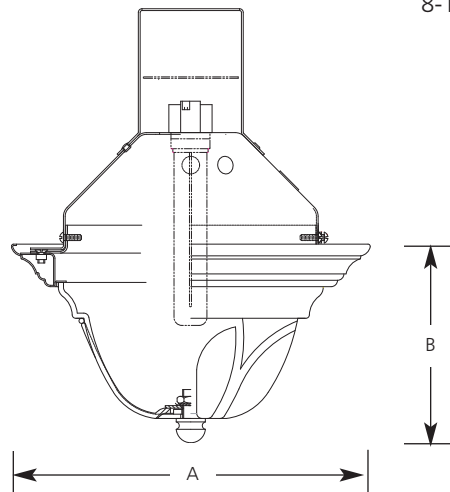

Type _____
-33VR
P8012 ☐

Catalog No.	Finish _____	Dimensions (Inches)	
	Cobble-stone	A	B
P8012	-33VR	8-1/4	4-5/8

Housing	Lamp Wattage	
	IC	Non-IC
P62-FB	NA	26 or 32w 4-pin Triple-tube CF
P83-AT	13w 4-pin Quad/Triple-tube CF	13w 4-pin Quad/Triple-tube CF
P83-ICAT	13w 4-pin Quad/Triple-tube CF	13w 4-pin Quad/Triple-tube CF
P83-26ICAT	26w 4-pin Triple-tube CF	26w 4-pin Triple-tube CF
P88-ICAT	18w 4-pin Quad/Triple-tube CF	18w 4-pin Quad/Triple-tube CF
P183-EB	13w 4-pin Triple-tube CF	13w 4-pin Triple-tube CF

Specifications:

Flange

- Aluminum flange
- No light leaks around trim flange
- Covers irregular ceiling openings
- Matches other Verona product finishes

Trim

- Trim-Lok® action forces trim to fit snugly against the ceiling
- Socket mounts to trim for optimum performance and consistent lamp position
- Full aluminum interior reflector
- Equipped with safety chain and lock/set screw to prevent trim disengagement from reflector

Lens

- Faux Tiffany art glass: 6-1/16" OD. x 3-1/8" ht., 15/16" hole dia.

Lamps

- Maximum overall length of lamp cannot exceed 5.7" (5-11/16")
- Available are: GE -F26TBX, Phillips PLT26 or 32, Sylvania CF26 or 32DT, or Progress 7808-01 (26w)

Labels

- UL-CUL wet location listed