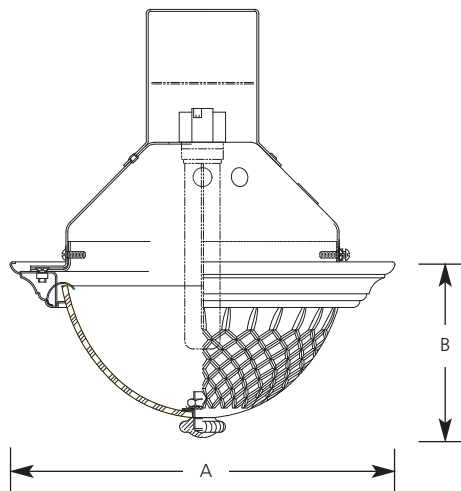

Type _____
-37VS
P8012 ☐

Catalog No.	Finish	Dimensions (Inches)	
	Burnished Brass	A	B
P8012	-37VS	8-1/4	3-3/4

Lamp Wattage

Housing	IC	Non-IC
P62-FB	NA	26 or 32w 4-pin Triple-tube CF
P83-AT	13w 4-pin Quad/Triple-tube CF	13w 4-pin Quad/Triple-tube CF
P83-ICAT	13w 4-pin Quad/Triple-tube CF	13w 4-pin Quad/Triple-tube CF
P83-26ICAT	26w 4-pin Triple-tube CF	26w 4-pin Triple-tube CF
P88-ICAT	18w 4-pin Quad/Triple-tube CF	18w 4-pin Quad/Triple-tube CF
P183-EB	13w 4-pin Triple-tube CF	13w 4-pin Triple-tube CF

Specifications:

Flange

- Aluminum flange
- No light leaks around trim flange
- Covers irregular ceiling openings
- Matches other Versailles product finishes

Trim

- Trim-Lok® action forces trim to fit snugly against the ceiling
- Socket mounts to trim for optimum performance and consistent lamp position
- Full aluminum interior reflector
- Equipped with safety chain and lock/set screw to prevent trim disengagement from reflector

Lens

- 24% lead crystal: 6-1/16" OD. x 2-11/16" ht., 0.406" hole dia.

Lamps

- Maximum overall length of lamp cannot exceed 5.7" (5-11/16")
- Available are: GE -F26TBX, Phillips PLT26 or 32, Sylvania CF26 or 32DT, or Progress 7808-01 (26w)

Labels

- UL-CUL wet location listed