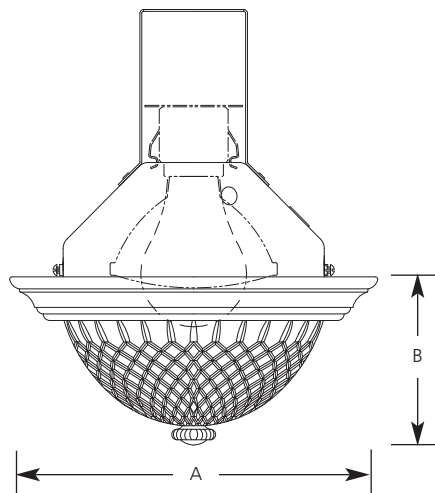

Type _____
-37VS
P8012 ☐

Catalog No.	Finish	Dimensions (Inches)	
	Burnished Brass	A	B
P8012	-37VS	8-1/4	3-3/4

Lamp Wattage

Housing	IC	Non-IC
P87-AT	75PAR30/40A19	75PAR30/100A19
P87-ATQC	75PAR30/40A19	75PAR30/100A19
P187-TG	75PAR30/40A19	75PAR30/100A19
P821-AT	75PAR30/60A19	75PAR30/60A19
P821-FB, FBT, FBFC	75PAR30/60A19	75PAR30/60A19

Specifications:

Flange

- Aluminum flange
- No light leaks around trim flange
- Covers irregular ceiling openings
- Matches other Versailles product finishes

Lens

- 24% lead crystal: 6-1/16" OD. x 2-11/16" ht., 0.406 hole dia.

Labels

- UL-CUL wet location listed

Trim

- Trim-Lok® action forces trim to fit snugly against the ceiling
- Socket mounts to trim for optimum performance and consistent lamp position
- Full aluminum interior reflector
- Equipped with safety chain and lock/set screw to prevent trim disengagement from reflector