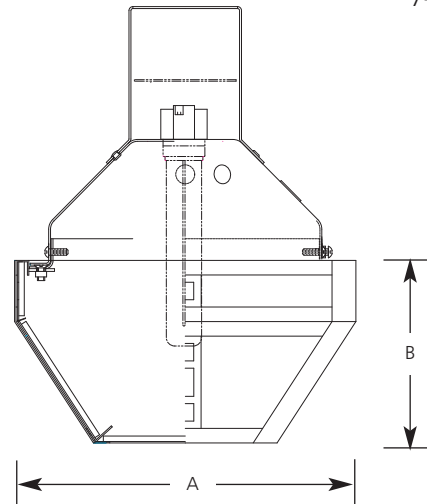

Specifications:

Flange

- Aluminum flange
- No light leaks around trim flange
- Covers irregular ceiling openings
- Matches other Versailles product finishes

Lens

- 24% lead crystal: 6-1/16" OD. x 2-11/16" ht., 0.406 hole dia.

Labels

- UL-CUL wet location listed

Trim

- Trim-Lok® action forces trim to fit snugly against the ceiling
- Socket mounts to trim for optimum performance and consistent lamp position
- Full aluminum interior reflector
- Equipped with safety chain and lock/set screw to prevent trim disengagement from reflector

Type _____
 -46AC
 P8012

Catalog No.	Finish	Dimensions (Inches)	
	Weathered Bronze	A	B
P8012	-46AC	7-5/16	4

Lamp Wattage

Housing	IC	Non-IC
P62-FB	NA	26 or 32w 4-pin Triple-tube CF
P83-AT	13w 4-pin Quad/Triple-tube CF	13w 4-pin Quad/Triple-tube CF
P83-ICAT	13w 4-pin Quad/Triple-tube CF	13w 4-pin Quad/Triple-tube CF
P83-26ICAT	26w 4-pin Triple-tube CF	26w 4-pin Triple-tube CF
P88-ICAT	18w 4-pin Quad/Triple-tube CF	18w 4-pin Quad/Triple-tube CF
P183-EB	13w 4-pin Triple-tube CF	13w 4-pin Triple-tube CF