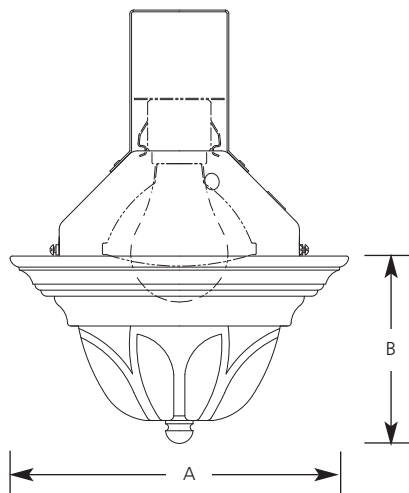

Type _____
-33VR
P8012 ☐

Catalog No.	Finish	Dimensions (Inches)	
	Cobble-stone	A	B
P8012	-33VR	8-1/4	4-5/8

Lamp Wattage

Housing	IC	Non-IC
P87-AT	75PAR30/40A19	75PAR30/100A19
P87-ATQC	75PAR30/40A19	75PAR30/100A19
P187-TG	75PAR30/40A19	75PAR30/100A19
P821-AT	75PAR30/60A19	75PAR30/60A19
P821-FB, FBT, FBFC	75PAR30/60A19	75PAR30/60A19

Specifications:

Flange

- Aluminum flange
- No light leaks around trim flange
- Covers irregular ceiling openings
- Matches other Verona product finishes

Lens

- Faux Tiffany art glass: 6-1/16" OD. x 3-1/8" ht. 15/16" hole dia.

Labels

- UL-CUL wet location listed

Trim

- Trim-Lok® action forces trim to fit snugly against the ceiling
- Socket mounts to trim for optimum performance and consistent lamp position
- Full aluminum interior reflector
- Equipped with safety chain and lock/set screw to prevent trim disengagement from reflector