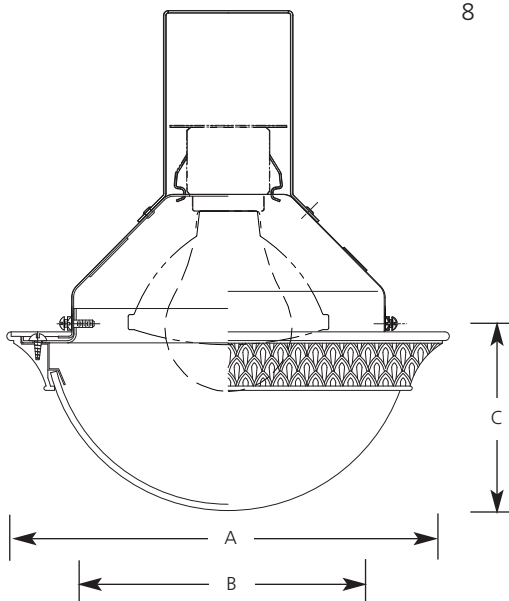

Type _____
-86SV
P8012 ☐

Catalog No.	Finish	Dimensions (Inches)		
	Burnished Chestnut	A	B	C
P8012	-86SV	8	5-3/16	2-13/16

Lamp Wattage

Housing	IC	Non-IC
P87-AT	75PAR30/40A19	75PAR30/100A19
P87-ATQC	75PAR30/40A19	75PAR30/100A19
P187-TG	75PAR30/40A19	75PAR30/100A19
P821-AT	75PAR30/60A19	75PAR30/60A19
P821-FB, FBT, FBFC	75PAR30/60A19	75PAR30/60A19

Specifications:

Flange

- Aluminum flange
- No light leaks around trim flange
- Covers irregular ceiling openings
- Matches other Savannah product finishes

Lens

- Antique alabaster glass: 6-5/8" dia. x 2-5/8" ht.

Labels

- UL-CUL wet location listed

Trim

- Trim-Lok® action forces trim to fit snugly against the ceiling
- Socket mounts to trim for optimum performance and consistent lamp position
- Full aluminum interior reflector
- Equipped with safety chain and lock/set screw to prevent trim disengagement from reflector