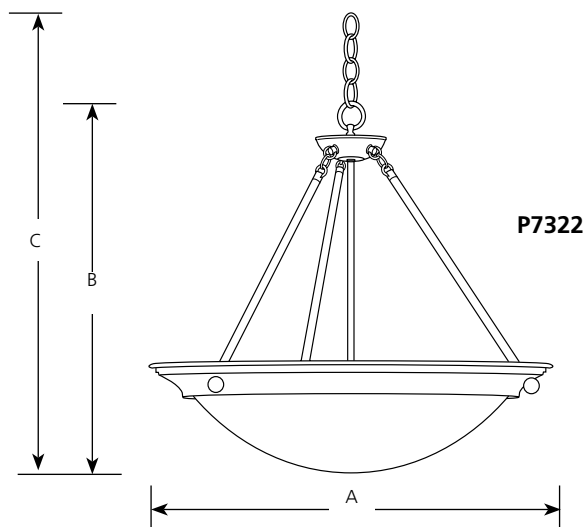

Type \_\_\_\_\_  
 -20WB  
 P7322   
 P7323

Catalog No.	Finish Cobble- stone	Lamping	Dimensions (Inches)		
			A	B	C
P7322	-20WB	3 26w Quad 4-pin (Included)	19-3/8	17	56
P7323	-20WB	4 26w Quad 4-pin (Included)	27-3/8	24-1/8	63

**Specifications:**

General

- Faux tiffany art glass
- Cobblestone painted finish
- Complete with 26 watt quad compact fluorescent lamps
- Steel construction
- 3 feet of 9 gauge matching chain supplied
- Companion semi-flush, flush mount and wall sconce

Mounting

- Ceiling chain mount
- 5-1/2" dia. canopy covers a standard 4" octagonal recessed outlet box
- Mounting strap for outlet box included

Electrical

- Pre-wired
- 120v NPF electronic ballast
- G24q-3 sockets
- 15' of wire