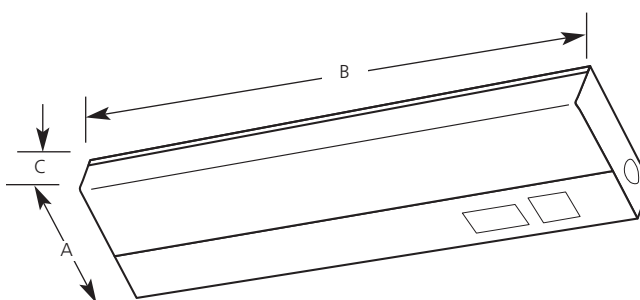

Type _____

-30

P7004

Catalog No.	Finish	Lamping	Dimensions (Inches)		
	White		A	B	C
P7004	-30	1-F8T5	5	12-3/16	1-1/8

Specifications:

General

- Trim, energy efficient fluorescent
- White baked enamel housing
- White acrylic diffuser: 12-3/16" L x 2-29/32" W x 1" D
- Diffuser snaps securely without the use of tools
- Steel chassis and ballast cover

Electrical

- Standard 120v NPF ballast
- KO for rocker switch (P8603-01 accessory)
- KO for G.C.O. (P8608-30 accessory)

Labeling

- UL-CUL damp location listed

Mounting

- Flush mounted under cabinets and shelves, over a desk, in a kitchen or work area
- 1/2" KO's in ends for continuous row mounting or end electrical feed
- 1/2" KO in back for electrical feed
- Keyhole slots on top for ease of mounting