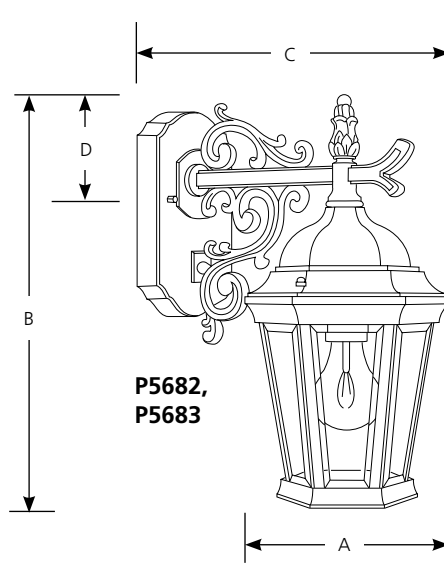

Incandescent

**Welbourne
Wall Mount**

Outdoor

	Type		
	-20	-30	-31
P5682	<input type="checkbox"/>	<input type="checkbox"/>	<input type="checkbox"/>
P5683	<input type="checkbox"/>	<input type="checkbox"/>	<input type="checkbox"/>
P5684	<input type="checkbox"/>		<input type="checkbox"/>

Catalog No.	Finish			Lamping	Dimensions (Inches)			
	Antique Bronze	Textured White	Textured Black		A	B	C	D
P5682	-20	-30	-31	1-100w (m)	6-1/2	13-1/4	9	3-1/2
P5683	-20	-30	-31	1-100w (m)	9-1/2	16	11-1/2	3-3/4
P5684	-20		-31	1-100w (m)	9-1/2	31-1/4	11-1/2	19

Specifications:

General

- Etched (-20) or Clear beveled (-30, -31) glass panels
- Each glass panel replaceable
- Powdercoat Antique Bronze (-20) finish
- Painted Textured White (-30) and Textured Black (-31) finishes
- Die-cast aluminum exterior, solid brass interior components
- Cast wall plate
- CompanionChain hung lantern, Post top lantern, Wall lantern, fixtures are available

- Mounting strap for outlet box and cap nuts furnished
- P5682 back plate 4-1/2" W., 7" ht.
- P5683 back plate 4-1/2" W., 7" ht.
- P5684 back plate 4-1/2" W., 7" ht.

Electrical

- Pre-wired
- Medium base ceramic socket with nickel-plated brass screw shell