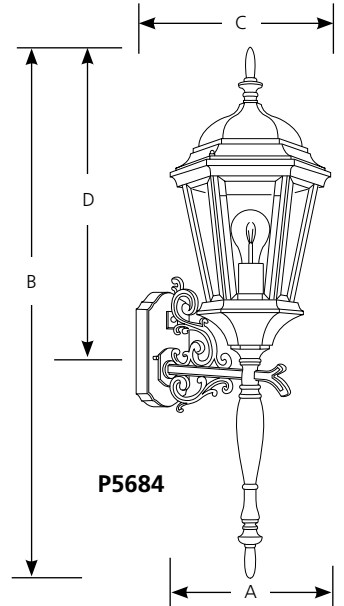

Catalog No.	Finish			Lamping	Dimensions (Inches)			
	Antique Bronze	Textured White	Textured Black		A	B	C	D
P5682	-20	-30	-31	1-100w (m)	6-1/2	13-1/4	9	3-1/2
P5683	-20	-30	-31	1-100w (m)	9-1/2	16	11-1/2	3-3/4
P5684	-20		-31	1-100w (m)	9-1/2	31-1/4	11-1/2	19

Specifications:

General

- Etched (-20) or Clear beveled (-30, -31) glass panels
- Each glass panel replaceable
- Powdercoat Antique Bronze (-20) finish
- Painted Textured White (-30) and Textured Black (-31) finishes
- Die-cast aluminum exterior, solid brass interior components
- Cast wall plate
- CompanionChain hung lantern, Post top lantern, Wall lantern, fixtures are available

- Mounting strap for outlet box and cap nuts furnished
- P5682 back plate 4-1/2" W., 7" ht.
- P5683 back plate 4-1/2" W., 7" ht.
- P5684 back plate 4-1/2" W., 7" ht.

Electrical

- Pre-wired
- Medium base ceramic socket with nickel-plated brass screw shell

- P5682 back plate 4-1/2" W., 7" ht.
- P5683 back plate 4-1/2" W., 7" ht.
- P5684 back plate 4-1/2" W., 7" ht.

Electrical

- Pre-wired
- GU-24 base socket

Labeling

- cCSAus Wet location listed

Mounting

- Wall mount
- Backplatecovers a standard 4" hexagonal recessed outlet box
- Mounting strap for outlet box and cap nuts furnished