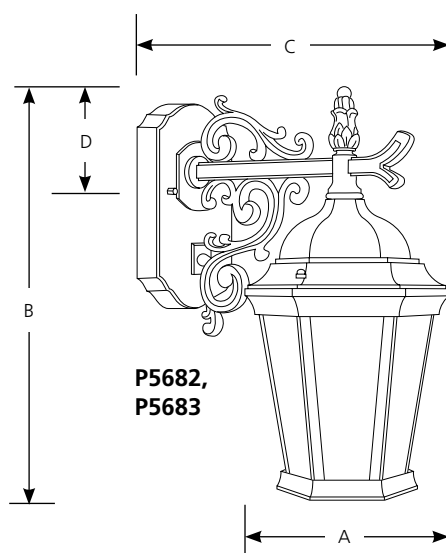

- Mounting strap for outlet box and cap nuts furnished
- P5682 back plate 4-1/2" W., 7" ht.
- P5683 back plate 4-1/2" W., 7" ht.
- P5684 back plate 4-1/2" W., 7" ht.

Electrical

- Pre-wired
- Medium base ceramic socket with nickel-plated brass screw shell

Labeling

- UL-CUL Wet location listed

Mounting

- Wall mount
- Backplate covers a standard 4" hexagonal recessed outlet box

Progress Lighting
701 Millennium Blvd.
Greenville, South Carolina
29607

www.progresslighting.com

Compact Fluorescent

**Welbourne
Wall Mount**

Outdoor

Type _____
-20EB -31EB

P5682	<input type="checkbox"/>	<input type="checkbox"/>
P5683	<input type="checkbox"/>	<input type="checkbox"/>
P5684	<input type="checkbox"/>	<input type="checkbox"/>

Catalog No.	Finish		Lamping	Dimensions (Inches)			
	Antique Bronze	Textured Black		A	B	C	D
P5682	-20EB	-31EB	1-26w GU-24	6-1/2	13-1/4	9	3-1/2
P5683	-20EB	-31EB	1-26w GU-24	9-1/2	16	11-1/2	3-3/4
P5684	-20EB	-31EB	1-26w GU-24	9-1/2	31-1/4	11-1/2	19