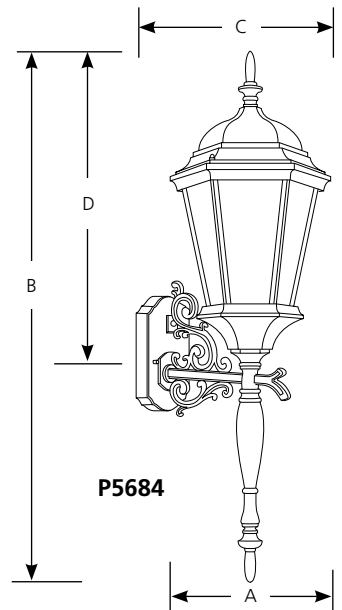

- Mounting strap for outlet box and cap nuts furnished
- P5682 back plate 4-1/2" W., 7" ht.
- P5683 back plate 4-1/2" W., 7" ht.
- P5684 back plate 4-1/2" W., 7" ht.

Electrical

- Pre-wired
- Medium base ceramic socket with nickel-plated brass screw shell

Labeling

- UL-CUL Wet location listed

Mounting

- Wall mount
- Backplate covers a standard 4" hexagonal recessed outlet box

Progress Lighting
701 Millennium Blvd.
Greenville, South Carolina
29607

www.progresslighting.com

Compact Fluorescent

**Welbourne
Wall Mount**

Outdoor

Type _____
-20EB -31EB

P5682	<input type="checkbox"/>	<input type="checkbox"/>
P5683	<input type="checkbox"/>	<input type="checkbox"/>
P5684	<input type="checkbox"/>	<input type="checkbox"/>

Catalog No.	Finish		Lamping	Dimensions (Inches)			
	Antique Bronze	Textured Black		A	B	C	D
P5682	-20EB	-31EB	1-26w GU-24	6-1/2	13-1/4	9	3-1/2
P5683	-20EB	-31EB	1-26w GU-24	9-1/2	16	11-1/2	3-3/4
P5684	-20EB	-31EB	1-26w GU-24	9-1/2	31-1/4	11-1/2	19