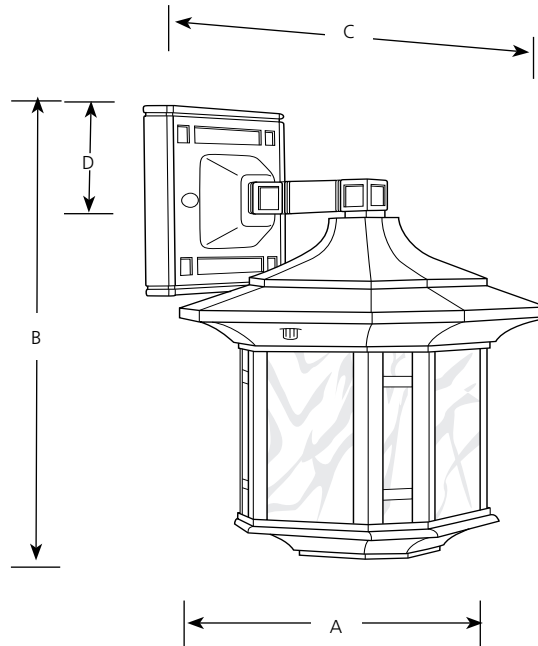

Compact Fluorescent

Arts And Crafts

Outdoor

Type _____
-46

P5633

Catalog No.	Finish		Lamping	Dimensions (Inches)			
	Weathered Bronze			A	B	C	D
P5633	-46		1 GU-24 13w	6-3/4	10-5/8	7-1/2	2-1/4

Specifications:

General

- Light honey art glass panels
- Cast aluminum construction
- Painted Weathered Bronze (-46) finish
- Companion Bath and Vanity, Chain hung lantern, Chandelier, Close-to-ceiling, Hall and Foyer, Landscape, Pendant, Post top lantern, Wall bracket, Wall lantern, fixtures are available

Electrical

- GU24 base socket
- Pre-wired

Labeling

- cCSAus Wet location listed

Mounting

- Wall mount
- Back plate covers a standard 4" hexagonal recessed outlet box
- Mounting strap for outlet box included