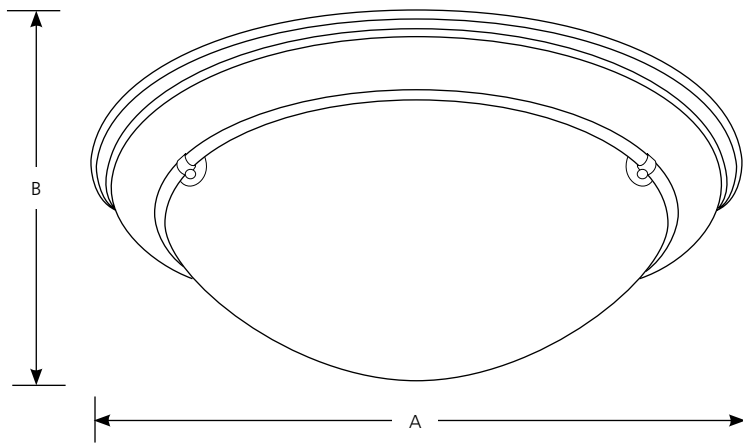

Compact Fluorescent

Eclipse Collection
Electronic Ballast

Close-to-Ceiling

Type _____
-10EB -13EB
P3564

Catalog No.	Finish		Lamping	Socket	Dimensions (Inches)	
	Polished Brass	Brushed Steel			A	B
P3564	-10EB	-13EB	3-13w Quad CF (4 pin)	GX24q-1	19-3/8	5-1/2

Specifications:

General

- Flush mount design
- Steel construction with Polished Brass (-10) or Brushed Steel (-13) finish
- Satin white glass
- Companion foyer, semi-flush and wall sconce

Electrical

- 120/277V, HPF electronic ballast
- Pre-wired