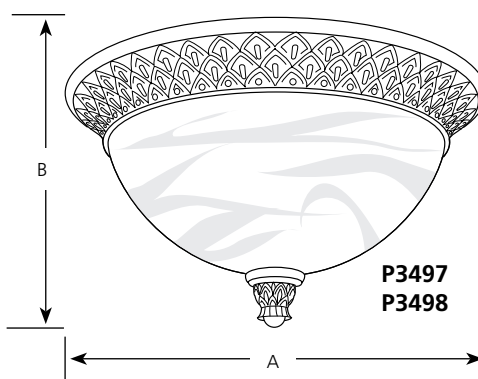

Type _____
 -86
 P3497
 P3498

Catalog No.	Finish Burnished Chestnut	Lamping	Dimensions (Inches)	
			A	B
P3497	-86	2-13w GU-24	13	7-1/4
P3498	-86	2-18w GU-24	17	8-3/4

Specifications:

General

- Antique alabaster glass bowl
- P3497 is 10-3/8" dia. x 4" tall, 1/2" dia. center hole.
- P3498 is 13-1/2" dia. x 5-1/8" tall, 1/2" dia. center hole
- Hand painted finish
- Twisted rope and pineapple accents
- Poly resin/steel construction
- Companion fixtures: Chandeliers, pendants, hall & foyer, close to ceiling, sconces, and bath & vanity

Electrical

- GU24 base sockets
- Pre-wired

Labeling

- UL-CUL listed

Mounting

- Ceiling flush mount
- Canopy or fixture housing covers a standard 4" octagonal recessed outlet box
- Mounting strap for outlet box included