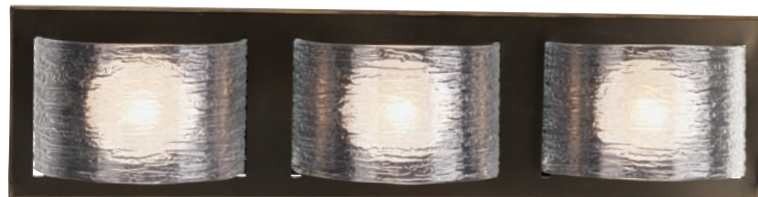

TRANSCEND  **Reign**

CLEAR, TEXTURED, CURVED GLASS  
PANELS FLOAT IN FRONT OF  
CUSTOM ETCHED GLASS DIFFUSER.

P2842-20WB

P2844-20WB

P2845-20WB

P2852-20WB

**ONE-LIGHT BATH**  
**P2842-20WB** Antique Bronze  
Size: 7-1/2" W., 5-1/2" ht.  
Extends 4-3/4". H/CTR 2-3/4".  
Lamp: One G9 base halogen  
lamp, 35w max. (included).

**TWO-LIGHT BATH**  
**P2844-20WB** Antique Bronze  
Size: 14-7/8" W., 5-1/2" ht.  
Extends 4-1/2". H/CTR 2-3/4".  
Lamps: Two G9 base halogen  
lamps, each 35w max. (included).

**THREE-LIGHT BATH**  
**P2845-20WB** Antique Bronze  
Size: 22-1/4" W., 5-1/2" ht.  
Extends 4-1/2". H/CTR 2-3/4".  
Lamps: Three G9 base halogen  
lamps, each 35w max. (included).

**FOUR-LIGHT BATH**  
**P2852-20WB** Antique Bronze  
Size: 29-3/4" W., 5-1/2" ht.  
Extends 4-1/2". H/CTR 2-3/4".  
Lamps: Four G9 base halogen  
lamps, each 35w max. (included).