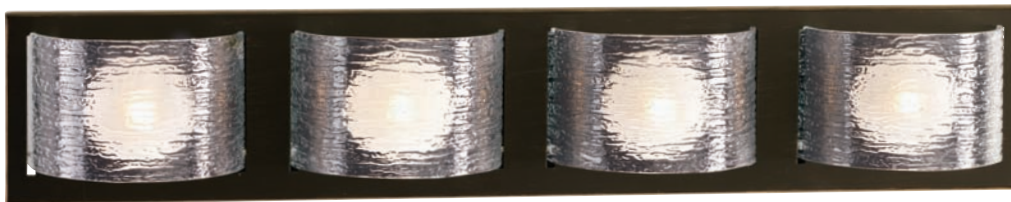

TRANSCEND  **Reign**

CLEAR, TEXTURED, CURVED GLASS  
PANELS FLOAT IN FRONT OF  
CUSTOM ETCHED GLASS DIFFUSER.

P2842-20WB

P2844-20WB

P2845-20WB

P2852-20WB

**ONE-LIGHT BATH**  
**P2842-20WB** Antique Bronze  
Size: 7-1/2" W., 5-1/2" ht.  
Extends 4-3/4". H/CTR 2-3/4".  
Lamp: One G9 base halogen  
lamp, 35w max. (included).

**TWO-LIGHT BATH**  
**P2844-20WB** Antique Bronze  
Size: 14-7/8" W., 5-1/2" ht.  
Extends 4-1/2". H/CTR 2-3/4".  
Lamps: Two G9 base halogen  
lamps, each 35w max. (included).

**THREE-LIGHT BATH**  
**P2845-20WB** Antique Bronze  
Size: 22-1/4" W., 5-1/2" ht.  
Extends 4-1/2". H/CTR 2-3/4".  
Lamps: Three G9 base halogen  
lamps, each 35w max. (included).

**FOUR-LIGHT BATH**  
**P2852-20WB** Antique Bronze  
Size: 29-3/4" W., 5-1/2" ht.  
Extends 4-1/2". H/CTR 2-3/4".  
Lamps: Four G9 base halogen  
lamps, each 35w max. (included).