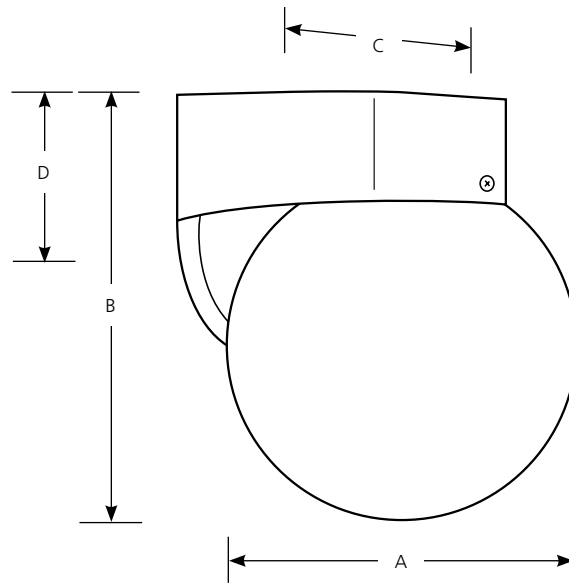

Compact Fluorescent

**Non-Metallic
Energy Star compliant**

Outdoor

Type _____
-30WB -31WB

P5816

Catalog No.	Finish		Lamping	Dimensions (Inches)			
	White	Black		A	B	C	D
P5816	-30WB	-31WB	1-18w GU-24 (included)	6	7-1/8	6-1/2	2-1/2

Specifications:

General

- White acrylic diffuser globe: 6" dia.
- White (-30) or Black (-31) finish
- Polycarbonate construction
- One 18w GU-24 lamp (included)
- Energy Star Certified

Electrical

- GU24 base socket
- Pre-wired

Labeling

- UL-CUL Wet location listed

Mounting

- Wall mount
- Back plate covers a standard 4" hexagonal recessed outlet box
- Mounting strap for outlet box included

Progress Lighting
701 Millennium Blvd.
Greenville, South Carolina
29607