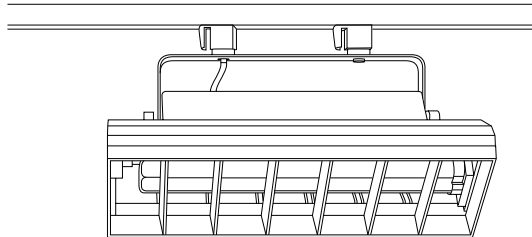

Three Feet from Wall

Dist. from Ceiling Fixture	Three Foot Centers			Four Foot Centers		
	Fixture	Fixture	Fixture	Fixture		
1	25	25	25	22	18	22
2	52	52	52	44	39	44
3	45	46	45	38	37	38
4	31	32	31	26	27	26
5	20	21	20	17	18	17
6	14	14	14	12	13	12
7	10	10	10	9	10	9
8	8	8	8	7	8	7
9	7	7	7	6	6	6

P9211

Biax Track Wall Washer

Report No. 97023

No. Lamps: 2 Type: 27w BIAX Lumens: 1800

Fixture Aimed 30 degrees in toward wall from straight down

Reflectances: 80% Ceil., 50% Wall, 20% Floor

INITIAL FOOTCANDLE READINGS

Two Feet from Wall

Dist. from Ceiling Fixture	Two Foot Centers		Three Foot Centers		
	Fixture	Fixture	Fixture		
1	108	108	84	60	84
2	152	152	118	107	
118					
3	87	87	70	70	70
4	46	46	38	40	38
5	28	28	24	26	24
6	18	18	16	17	16
7	13	13	12	12	12
8	9	9	9	9	9
9	8	8	7	8	7