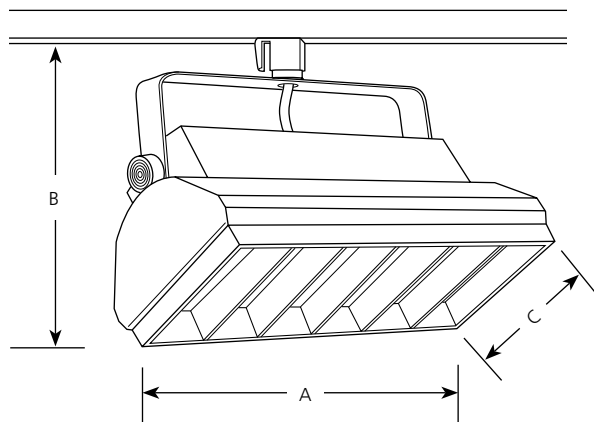

	Type	
	-28	-31
P9210	<input type="checkbox"/>	NA
P9211	<input type="checkbox"/>	NA
P9212	<input type="checkbox"/>	<input type="checkbox"/>

Catalog No.	Finish		Lamping	Dimensions (Inches)		
	White	Black		A	B	C
P9210	-28	NA	2/18w CF	12-1/4	7-1/4	5
P9211	-28	NA	2/27w CF	14-1/4	7-1/4	5
P9212	-28	-31	2/39w CF	18	7-1/4	5

P9210

P9211 & P9212

Specifications:

Track Lock Up

- P9210 has one lock up
- P9211 & P9212 have two lock ups
- For use with Alpha (P9100 Series) track
- Polarity oriented
- Quarter-turn locking action
- Tab lock to track to prevent accidental removal