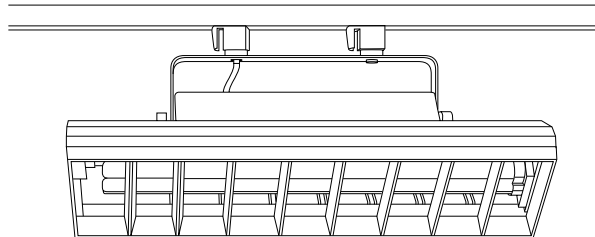

P9212

Biax Track Wall Washer

Report No. 97021

No. Lamps: 2 Type: 39w BIAX Lumens: 2850

Fixture Aimed 30 degrees in toward wall from straight down

Reflectances: 80% Ceil., 50% Wall, 20% Floor

INITIAL FOOTCANDLE READINGS

Two Feet from Wall

Dist. from Ceiling Fixture	Two Foot Centers		Three Foot Centers		
	Fixture	Fixture	Fixture		
1	231	231	177	126	
177					
2	319	319	247	227	
248					
3	180	180	144	145	
144					
4	94	94	79	82	79
5	57	57	50	52	50
6	37	37	34	35	34
7	26	26	24	25	24
8	19	19	18	19	18
9	16	16	15	16	15

Three Feet from Wall

Dist. from Ceiling Fixture	Three Foot Centers			Four Foot Centers		
	Fixture	Fixture	Fixture	Fixture		
1	76	74	76	65	51	65
2	158	159	158	134	120	
134						
3	135	139	135	116	113	
116						
4	91	95	91	79	81	79
5	58	61	58	51	53	51
6	40	41	40	36	38	36
7	30	31	30	27	28	27
8	23	24	23	22	23	22
9	19	20	19	18	19	18

Progress Lighting
Post Office Box 5704
Spartanburg, South Carolina
29304-5704