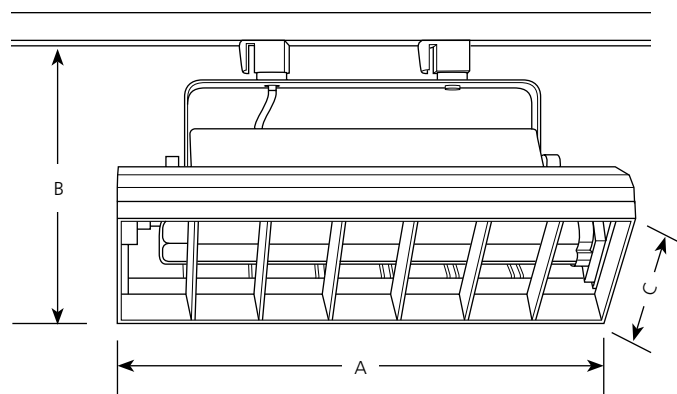

	Type	
	-28	-31
P9210	<input type="checkbox"/>	NA
P9211	<input type="checkbox"/>	NA
P9212	<input type="checkbox"/>	<input type="checkbox"/>

Catalog No.	Finish		Lamping	Dimensions (Inches)		
	White	Black		A	B	C
P9210	-28	NA	2/18w CF	12-1/4	7-1/4	5
P9211	-28	NA	2/27w CF	14-1/4	7-1/4	5
P9212	-28	-31	2/39w CF	18	7-1/4	5

P9210

P9211 & P9212

Specifications:

Track Lock Up

- P9210 has one lock up
- P9211 & P9212 have two lock ups
- For use with Alpha (P9100 Series) track
- Polarity oriented
- Quarter-turn locking action
- Tab lock to track to prevent accidental removal