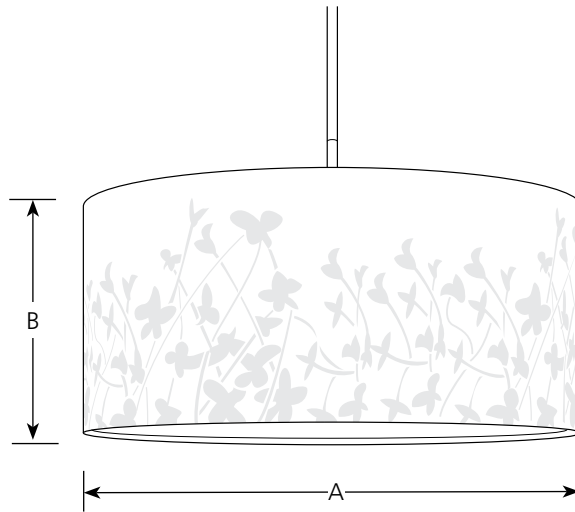

Type _____

-01

P8766

P8768

Finish

Dimensions (Inches)

Catalog No.	Chloe Floral	Lamping	Dimensions (Inches)	
			A	B
P8766	-01	See P5198 or P5199	16	10
P8768	-01	See P5198 or P5199	22	10

Specifications:

General

- Shade only for Chloe Modular pendant family
- One light (P5198) or three light (P5199) pendant kit must be ordered to make a complete pendant fixture
- Shades are Chloe floral fabric
- A bottom etched acrylic diffuser is included:
P8766 15-5/8" dia.
P8768 21-5/8" dia.