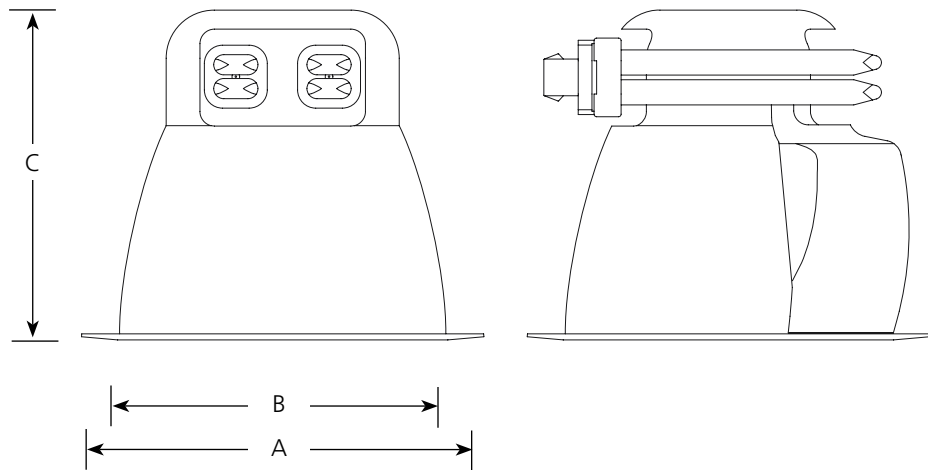

Dimensions (Inches)

Catalog No.	Clear Alzak	Dimensions (Inches)		
		A	B	C
P8032	-21	7	5-3/4	5-3/4

Maximum Ceiling Thickness: 1-1/4"

Lamp Wattage

Housing	IC	Non-IC
P63-EB	N/A	2-13w Quad tube
P68-EB	N/A	2-18w Quad tube
P66-EB	N/A	2-26w Quad tube
P66-DM	N/A	2-26w Quad tube

Specifications:

Flange

- White painted metal flange

Reflector

- All aluminum construction
- One piece construction with integral white painted flange
- No light leaks around trim flange
- Socket box mounts to trim for optimum performance and consistent lamp position
- Reflector retention accomplished by spring clips located in aperture of housing
- Anodized Alzak finish