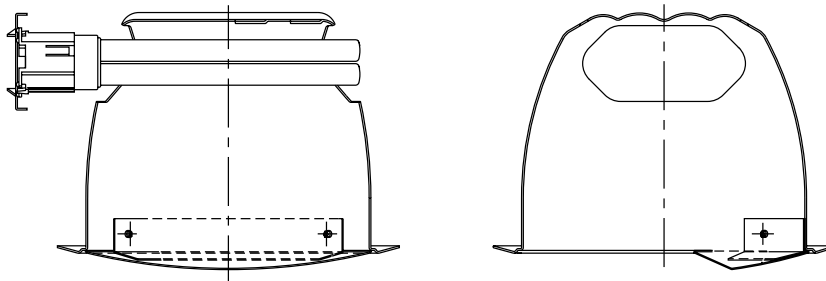

Two Feet from Wall

Dist. from Ceiling	Two Foot Centers		Three Foot Centers		
	Fixture	Fixture	Fixture	Fixture	Fixture
1	12.8	12.8	10.7	7.0	10.7
2	33.7	33.7	24.0	21.7	24.0
3	23.2	23.2	16.7	15.9	16.7
4	14.7	14.7	11.0	11.0	11.0
5	10.1	10.1	7.9	7.8	7.9
6	7.4	7.4	5.8	5.8	5.8
7	5.6	5.6	4.6	4.6	4.6
8	4.5	4.5	3.8	3.9	3.8
9	3.8	3.9	3.4	3.5	3.4

Three Feet from Wall

Dist. from Ceiling	Three Foot Centers			Four Foot Centers		
	Fixture	Fixture	Fixture	Fixture	Fixture	Fixture
1	3.3	2.9	3.3	3.1	2.3	3.1
2	12.9	11.4	12.9	11.4	8.0	11.4
3	15.9	16.0	15.9	12.8	12.1	12.8
4	12.9	13.0	12.9	10.9	9.9	10.9
5	9.4	9.6	9.4	7.9	7.9	7.9
6	7.3	7.3	7.3	6.2	6.2	6.2
7	5.8	5.9	5.8	5.1	5.0	5.1
8	4.7	4.9	4.7	4.2	4.2	4.2
9	4.1	4.3	4.1	3.7	3.7	3.7

P68-EBFB / P8032-21FB

6" Alzak® Open Wall Washer

Report No. 99062

No. Lamps: 2 Type: 18w Quad CF Lumens: 2500

Reflectances: 80% Ceil., 50% Wall, 20% Floor

INITIAL FOOTCANDLE READINGS

Two Feet from Wall

Dist. from Ceiling	Two Foot Centers		Three Foot Centers		
	Fixture	Fixture	Fixture	Fixture	
1	17.3	17.3	15.1	9.9	15.1
2	39.7	39.7	29.3	25.1	29.3
3	29.8	29.8	21.5	20.2	21.5
4	19.6	19.6	14.5	14.5	14.5
5	13.6	13.6	10.3	10.4	10.3
6	9.9	9.9	7.8	7.9	7.8
7	7.5	7.5	6.1	6.2	6.1
8	6.0	6.0	5.1	5.2	5.1
9	5.1	5.1	4.5	4.6	4.5