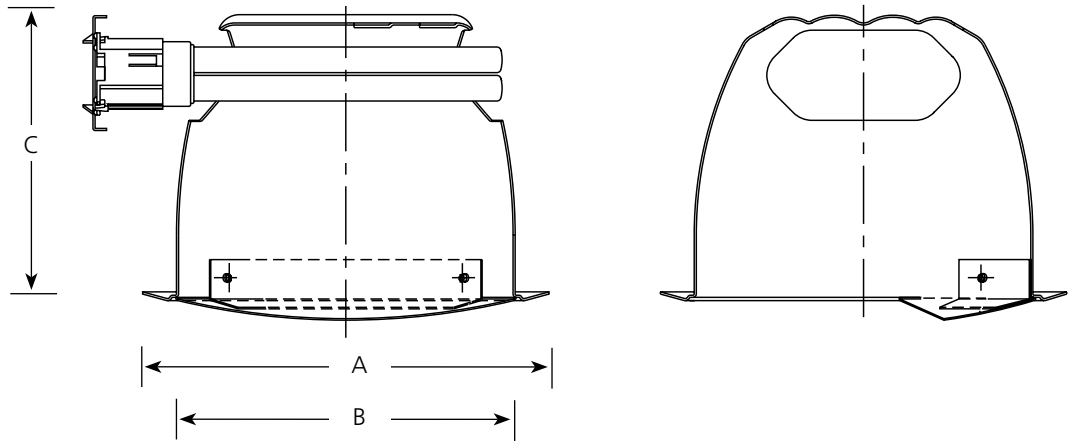

Three Feet from Wall						
Dist from Ceiling	Three Foot Centers			Four Foot Centers		
	Fixture	Mid Point	Fixture	Fixture	Mid Point	Fixture
1	14.9	12.6	14.9	11.8	9.2	11.8
2	30.7	27.5	30.7	25.3	18.8	25.3
3	38.6	36.7	38.6	29.8	27.0	29.8
4	33.9	34.2	33.9	26.3	25.4	26.3
5	28.4	29.0	28.4	21.8	21.8	21.8
6	33.5	33.9	33.5	18.1	18.1	18.1
7	19.5	19.5	19.5	15.0	15.0	15.0
8	16.2	16.2	16.2	12.6	12.6	12.6
9	13.4	13.3	13.4	10.6	10.6	10.6

Finish	
Catalog No.	Clear Alzak®
P8032	-21FB

Dimensions (Inches)

A **B** **C**

7-3/4 6-3/8 5-7/16

Maximum Ceiling Thickness: 1-1/8"

Lamp Wattage

Housing	IC	Non-IC
P63-EBFB	N/A	2 13w Quad
P68-EBFB	N/A	2 18w Quad
P66-EBFB	N/A	2 26w Quad