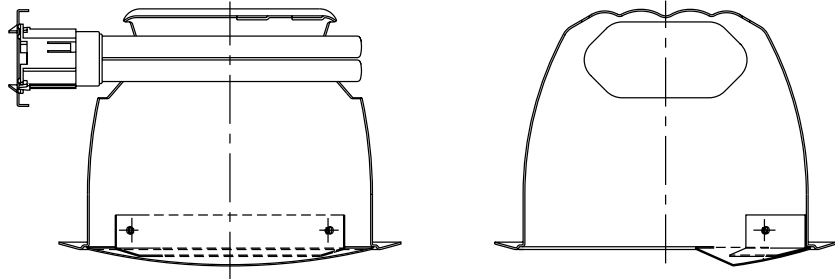

INITIAL FOOTCANDLE READINGS

Two Feet from Wall

Dist. from Ceiling	Two Foot Centers		Three Foot Centers		
	Fixture	Fixture	Fixture	Fixture	Fixture
1	12.8	12.8	10.7	7.0	10.7
2	33.7	33.7	24.0	21.7	24.0
3	23.2	23.2	16.7	15.9	16.7
4	14.7	14.7	11.0	11.0	11.0
5	10.1	10.1	7.9	7.8	7.9
6	7.4	7.4	5.8	5.8	5.8
7	5.6	5.6	4.6	4.6	4.6
8	4.5	4.5	3.8	3.9	3.8
9	3.8	3.9	3.4	3.5	3.4

Three Feet from Wall

Dist. from Ceiling	Three Foot Centers			Four Foot Centers		
	Fixture	Fixture	Fixture	Fixture	Fixture	Fixture
1	3.3	2.9	3.3	3.1	2.3	3.1
2	12.9	11.4	12.9	11.4	8.0	11.4
3	15.9	16.0	15.9	12.8	12.1	12.8
4	12.9	13.0	12.9	10.9	9.9	10.9
5	9.4	9.6	9.4	7.9	7.9	7.9
6	7.3	7.3	7.3	6.2	6.2	6.2
7	5.8	5.9	5.8	5.1	5.0	5.1
8	4.7	4.9	4.7	4.2	4.2	4.2
9	4.1	4.3	4.1	3.7	3.7	3.7