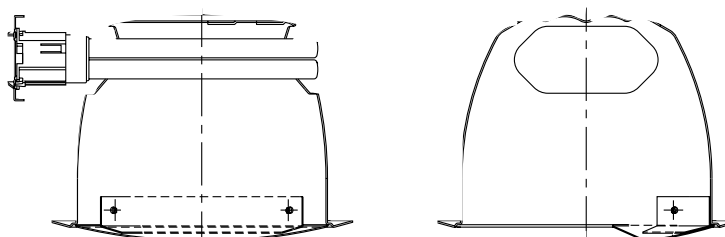

Report No. 99055

No. Lamps: 2   Type: 9w Twin CF   Lumens: 1200

Reflectances: 80% Ceil., 50% Wall, 20% Floor

INITIAL FOOTCANDLE READINGS

Two Feet from Wall

Dist. from Ceiling	Two Foot Centers		Three Foot Centers		
	Fixture	Fixture	Fixture	Fixture	Fixture
1	10.4	10.4	9.9	5.6	9.9
2	24.1	24.1	18.1	15.0	18.1
3	15.8	15.8	11.5	10.6	11.5
4	9.9	9.9	7.6	7.3	7.6
5	6.8	6.8	5.3	5.2	5.3
6	5.0	5.0	4.0	3.9	4.0
7	3.8	3.8	3.2	3.2	3.2
8	3.0	3.0	2.7	2.7	2.7
9	2.7	2.7	2.4	2.4	2.4

Three Feet from Wall

Dist. from Ceiling	Three Foot Centers		Four Foot Centers			
	Fixture	Fixture	Fixture	Fixture	Fixture	
1	2.5	2.2	2.5	2.4	1.7	2.4
2	10.2	9.1	10.2	9.2	6.1	9.2
3	11.7	11.4	11.7	9.5	8.5	9.5
4	8.7	8.9	8.7	7.3	6.8	7.3
5	6.4	6.5	6.4	5.4	5.3	5.4
6	5.1	5.0	5.1	4.3	4.1	4.3
7	7.7	7.9	7.7	6.7	6.7	6.7
8	6.3	6.6	6.3	5.6	5.6	5.6
9	5.5	5.7	5.5	4.9	4.9	4.9