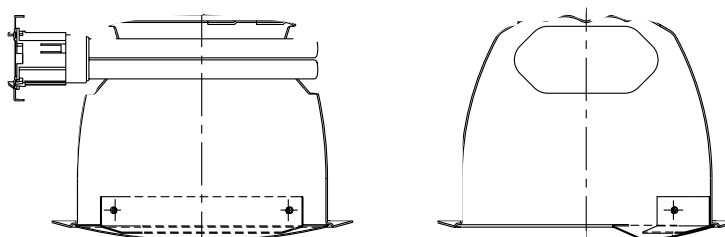

Report No. 99035

No. Lamps: 2   Type: 13w Quad CF   Lumens: 1800

Reflectances: 80% Ceil., 50% Wall, 20% Floor

INITIAL FOOTCANDLE READINGS

Two Feet from Wall

Dist. from Ceiling	Two Foot Centers		Three Foot Centers		
	Fixture	Fixture	Fixture	Fixture	Fixture
1	12.8	12.8	10.7	7.0	10.7
2	33.7	33.7	24.0	21.7	24.0
3	23.2	23.2	16.7	15.9	16.7
4	14.7	14.7	11.0	11.0	11.0
5	10.1	10.1	7.9	7.8	7.9
6	7.4	7.4	5.8	5.8	5.8
7	5.6	5.6	4.6	4.6	4.6
8	4.5	4.5	3.8	3.9	3.8
9	3.8	3.9	3.4	3.5	3.4

Three Feet from Wall

Dist. from Ceiling	Three Foot Centers			Four Foot Centers		
	Fixture	Fixture	Fixture	Fixture	Fixture	Fixture
1	3.3	2.9	3.3	3.1	2.3	3.1
2	12.9	11.4	12.9	11.4	8.0	11.4
3	15.9	16.0	15.9	12.8	12.1	12.8
4	12.9	13.0	12.9	10.9	9.9	10.9
5	9.4	9.6	9.4	7.9	7.9	7.9
6	7.3	7.3	7.3	6.2	6.2	6.2
7	5.8	5.9	5.8	5.1	5.0	5.1
8	4.7	4.9	4.7	4.2	4.2	4.2
9	4.1	4.3	4.1	3.7	3.7	3.7