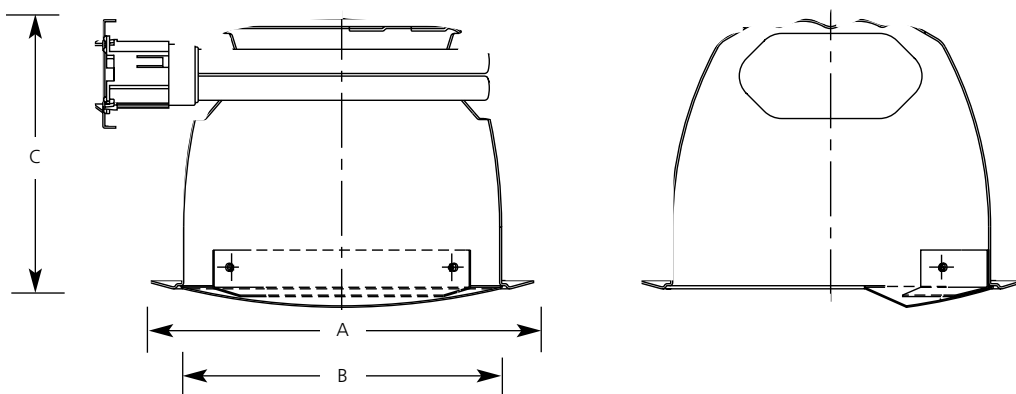

Compact Fluorescent
Trims

**6" Alzak® Open Wallwasher
2-Lamp Horizontal**

Recessed

Type _____
-21 -22
P8032 ☐ ☐

Catalog No.	Finish		Dimensions (Inches)		
	Clear Alzak®	Gold Alzak®	A	B	C
P8032	-21	-22	7-3/4	6-3/8	5-7/16

Maximum Ceiling Thickness: 1-1/8"

*Lamps shown are 13w twin tube compact fluorescent

Lamp Wattage

Housing	IC	Non-IC
P69	N/A	2 9w Twin
P63	N/A	2 13w Twin or Quad
P63-EBIC	2 13w Quad	2 13w Quad
P68	N/A	2 18w Quad
P66	N/A	2 26w Quad
P28	N/A	2 28w Quad

Specifications:

Flange

- Bright white enamel painted metal flange

Labeling

- UL-CUL damp location listed

Trim

- All aluminum construction
- One piece construction with integral flange
- No light leaks around trim flange
- Socket box mounts to trim for optimum performance, and consistent lamp position
- Trim retention accompanied by 3 spring clips located in aperture of housing
- Clear anti-iridescent Alzak® finish

Progress Lighting
Post Office Box 5704
Spartanburg, South Carolina
29304-5704

www.progresslighting.com
Patent# 6,254,257