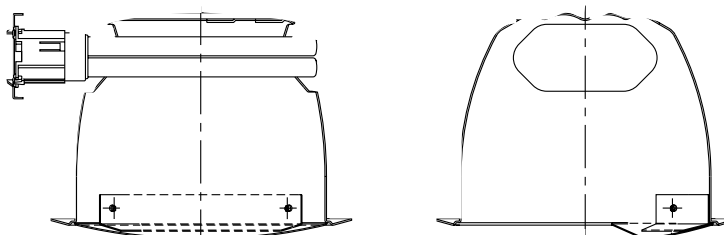

**INITIAL FOOTCANDLE READINGS**

**Two Feet from Wall**

Dist. from Ceiling	Two Foot Centers		Three Foot Centers		
	Fixture	Fixture	Fixture	Fixture	Fixture
1	12.8	12.8	10.7	7.0	10.7
2	33.7	33.7	24.0	21.7	24.0
3	23.2	23.2	16.7	15.9	16.7
4	14.7	14.7	11.0	11.0	11.0
5	10.1	10.1	7.9	7.8	7.9
6	7.4	7.4	5.8	5.8	5.8
7	5.6	5.6	4.6	4.6	4.6
8	4.5	4.5	3.8	3.9	3.8
9	3.8	3.9	3.4	3.5	3.4

**Three Feet from Wall**

Dist. from Ceiling	Three Foot Centers			Four Foot Centers		
	Fixture	Fixture	Fixture	Fixture	Fixture	Fixture
1	3.3	2.9	3.3	3.1	2.3	3.1
2	12.9	11.4	12.9	11.4	8.0	11.4
3	15.9	16.0	15.9	12.8	12.1	12.8
4	12.9	13.0	12.9	10.9	9.9	10.9
5	9.4	9.6	9.4	7.9	7.9	7.9
6	7.3	7.3	7.3	6.2	6.2	6.2
7	5.8	5.9	5.8	5.1	5.0	5.1
8	4.7	4.9	4.7	4.2	4.2	4.2
9	4.1	4.3	4.1	3.7	3.7	3.7

**P8032-21 / P68**  
**6" Alzak® Open Wall Washer**

Report No. 99062

No. Lamps: 2    Type: 18w Quad CF    Lumens: 2500

Reflectances: 80% Ceil., 50% Wall, 20% Floor

**INITIAL FOOTCANDLE READINGS**

**Two Feet from Wall**

Dist. from Ceiling	Two Foot Centers		Three Foot Centers		
	Fixture	Fixture	Fixture	Fixture	Fixture
1	17.3	17.3	15.1	9.9	15.1
2	39.7	39.7	29.3	25.1	29.3
3	29.8	29.8	21.5	20.2	21.5
4	19.6	19.6	14.5	14.5	14.5
5	13.6	13.6	10.3	10.4	10.3
6	9.9	9.9	7.8	7.9	7.8
7	7.5	7.5	6.1	6.2	6.1
8	6.0	6.0	5.1	5.2	5.1
9	5.1	5.1	4.5	4.6	4.5